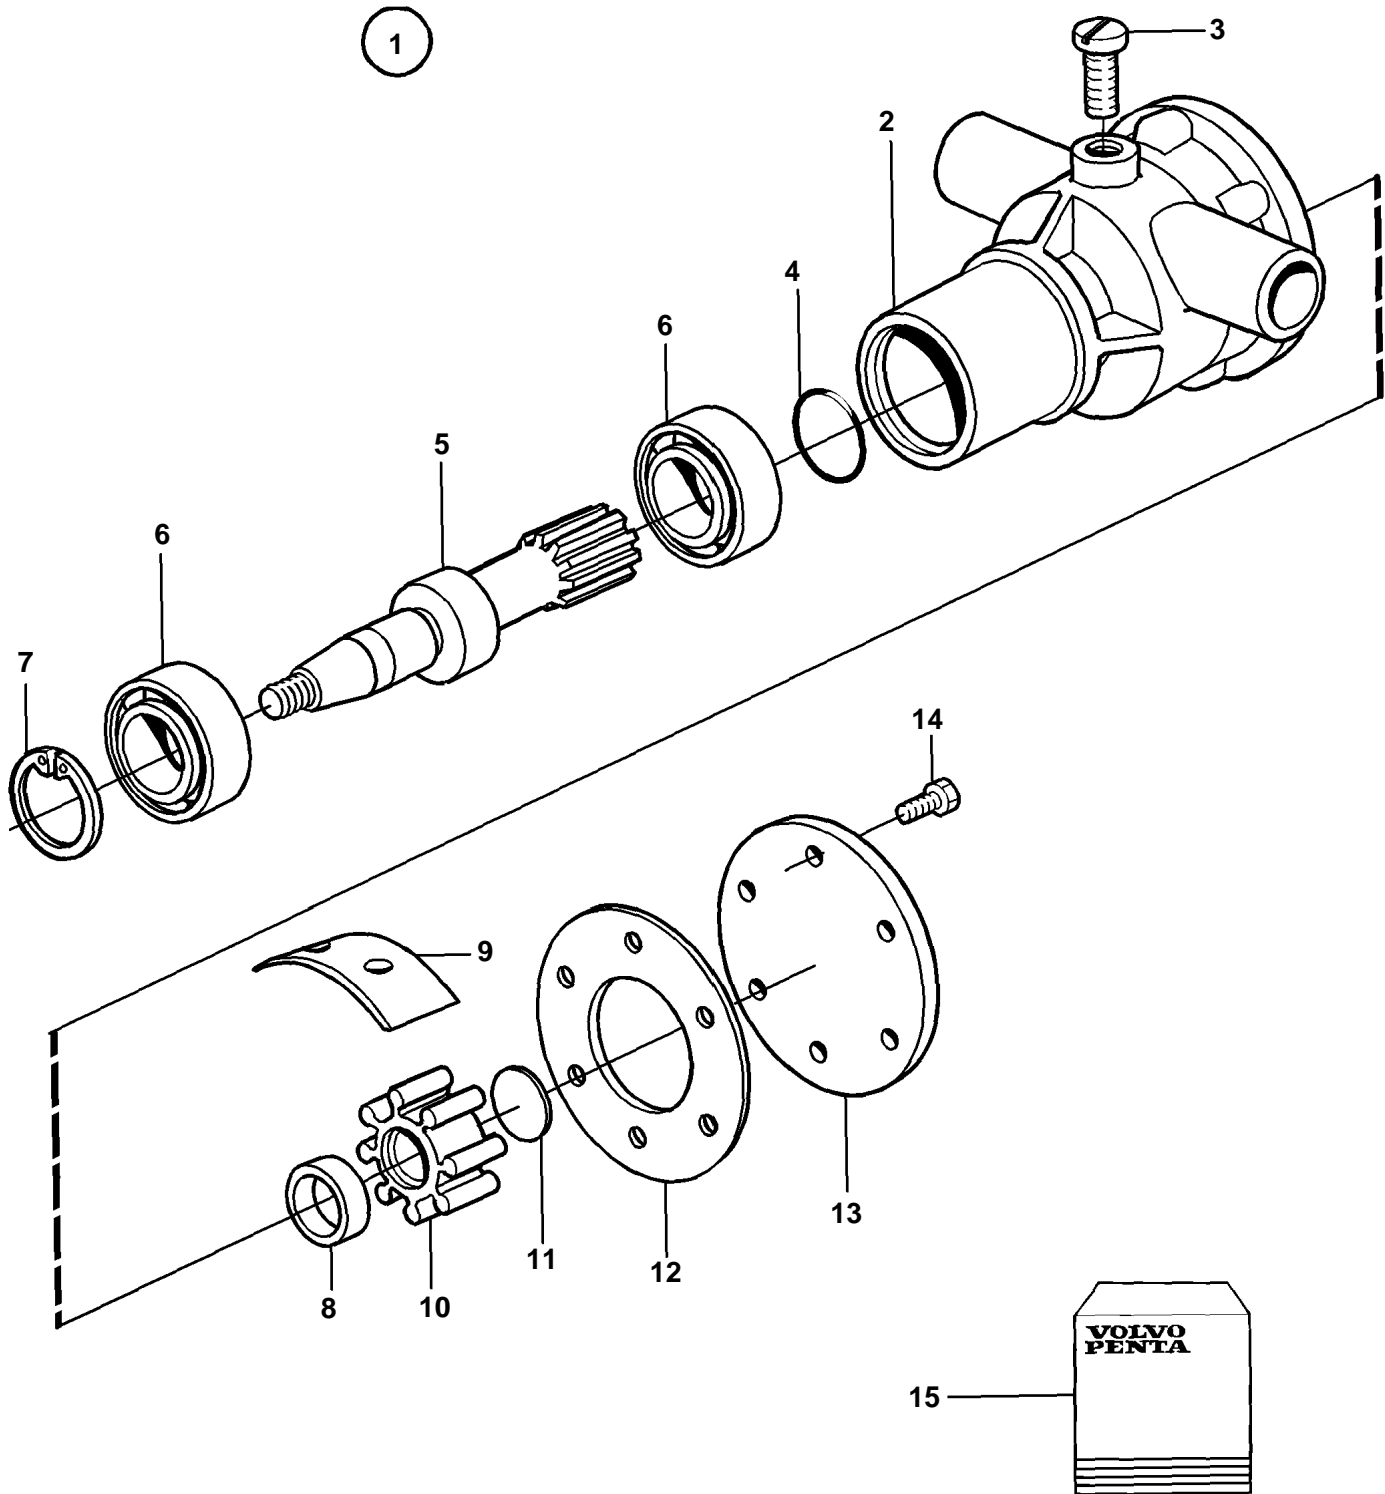

MD22P-B, TMD22-B, TMD22P-C, TAMD22P

16773

MD22P-B, TMD22-B, TMD22P-C, TAMD22P

REF	PART NO.	QTY	DESCRIPTION	SEE SEC.	NOTES
1	3580946	1	Sea water pump		
2		1	· Housing		
3	860201	1	· Screw		Included in repair kit 876829.
4	860237	1	· O-ring		Included in repair kit 876829.
5	3581086	1	· Shaft		
6	860202	2	· Bearing		Included in repair kit 876829.
7		1	· Lock ring		Included in repair kit 876829.
8	860236	1	· Sealing ring		Included in repair kit 876829.
9	827010	1	· Cam		Included in repair kit 876829.
10			· Impeller		Included in impeller kit.. Included in repair kit 876829.
11	804781	1	· Sealing washer		Included in repair kit 876829.
12	826244	1	· Gasket		(6611452). Included in impeller kit.. Included in repair kit 876829.
13	860204	1	· Cover		Included in repair kit 876829.
14	841693	6	· Screw		Included in repair kit 876829.
15	3856039	1	Impeller kit		
			Bulletin P-26-6-2	P-26-6-2-EN	Impeller kits
15	876829	1	Repair kit		