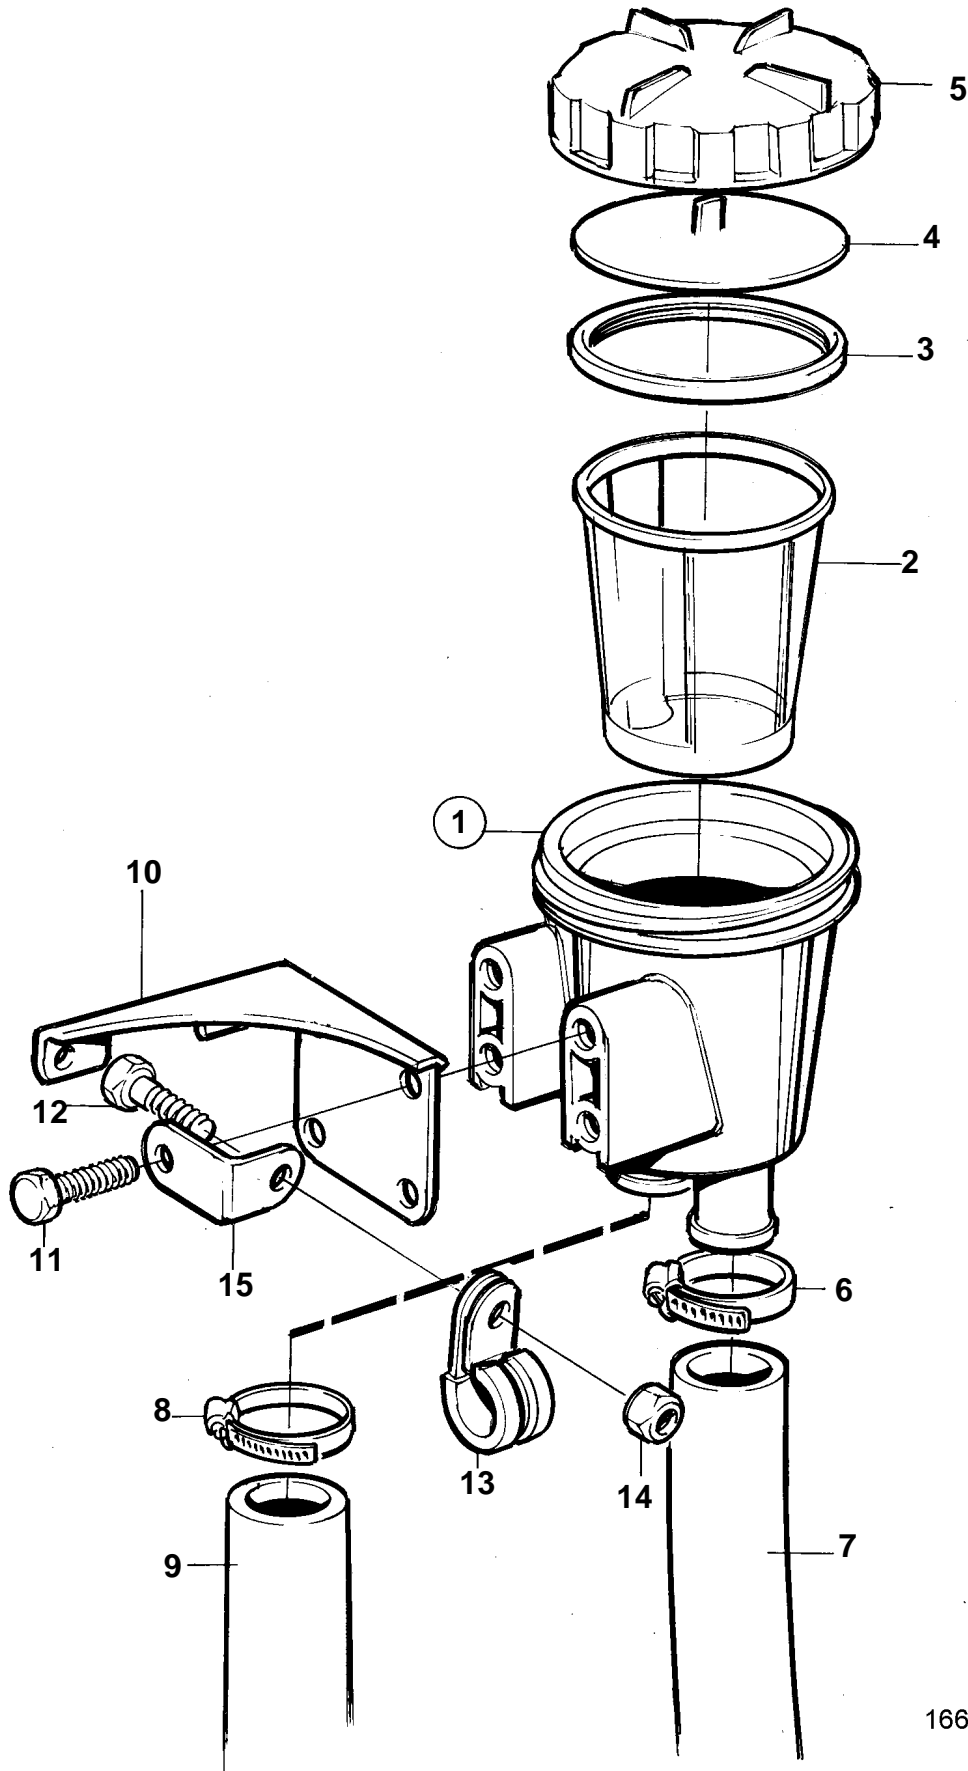

MD22P-B, TMD22-B, TMD22P-C, TAMD22P-B

16619

MD22P-B, TMD22-B, TMD22P-C, TAMD22P-B

REF	PART NO.	QTY	DESCRIPTION	NOTES
1	860631	1	Sea water filter	
2	860687	1	· Strainer	
3	842724	1	· Seal	
4	842982	1	· Pressure plate	
5	842722	1	· Cover	
6	943476	1	Hose clamp	
7	3580958	1	Hose	Sea water filter-drive.
8	943476	1	Hose clamp	
9	3580952	1	Hose	Sea water pump-sea water filter.
10	3580951	1	Bracket	
11	944926	4	Flange screw	
12	946173	1	Flange screw	
13	942400	1	Clamp	
14	945408	1	Flange nut	
15	965552	1	Bracket	