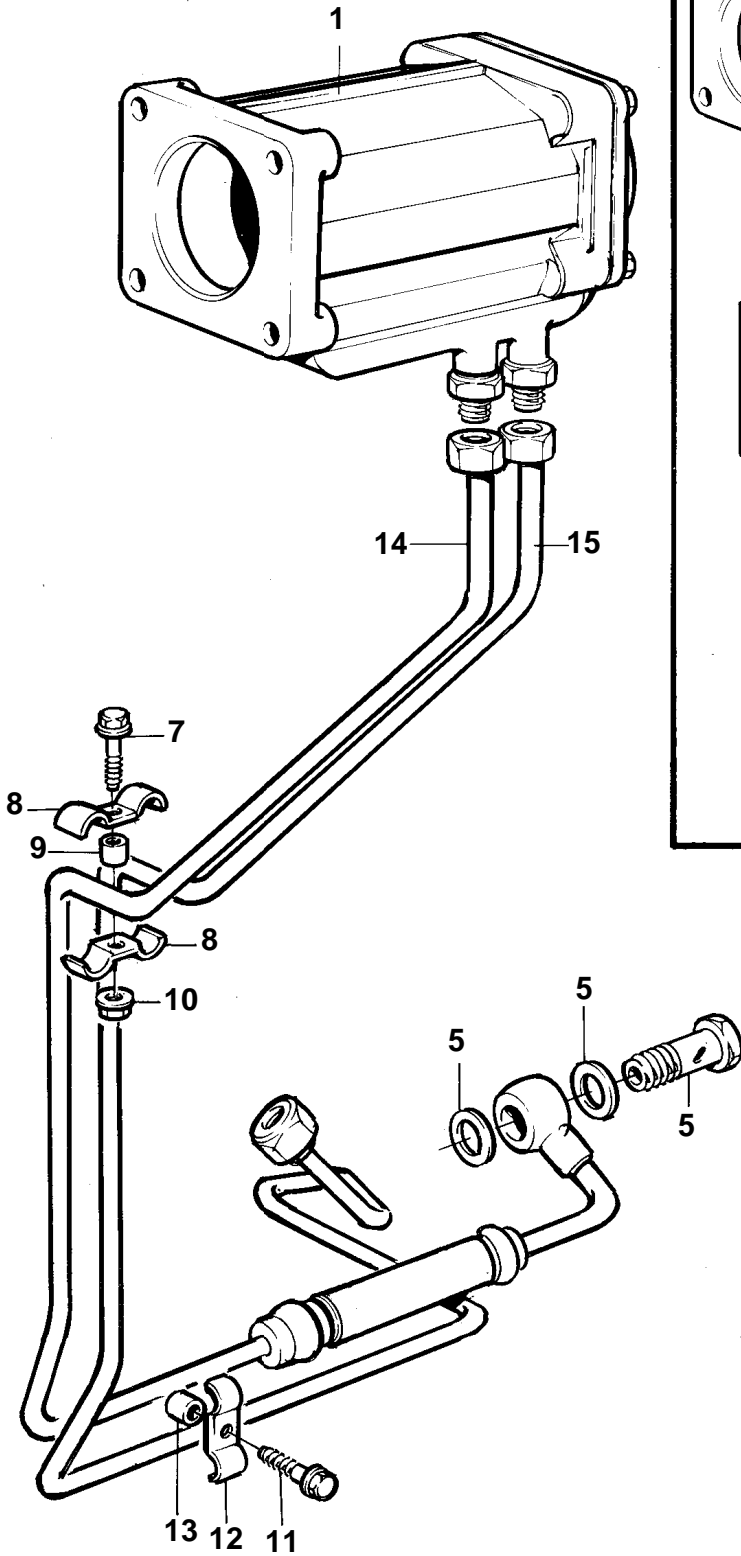

MD22P-B, TMD22-B

16602

MD22P-B, TMD22-B

REF	PART NO.	QTY	DESCRIPTION	SEE SEC.	NOTES
1		1	Oil cooler		
				2816	
2	3581180	1	Oil hose		Oil pump-oil cooler.
3	3581181	1	Oil hose		Oil cooler-oil filter housing
4	804478	1	Hollow screw		
5	957185	2	Gasket		(6613687)
6	948211	2	Strip clamp		
7	859755	1	Screw		
8	859754	2	Clamp		
9		1	Spacer		
10	945408	1	Flange nut		
11	859755	1	Screw		
12	859754	1	Clamp		
13		1	Spacer		
14			Pipe		
15			Pipe		REPL BY 3581180
16	949786	1	Clamp		REPL BY 3581181