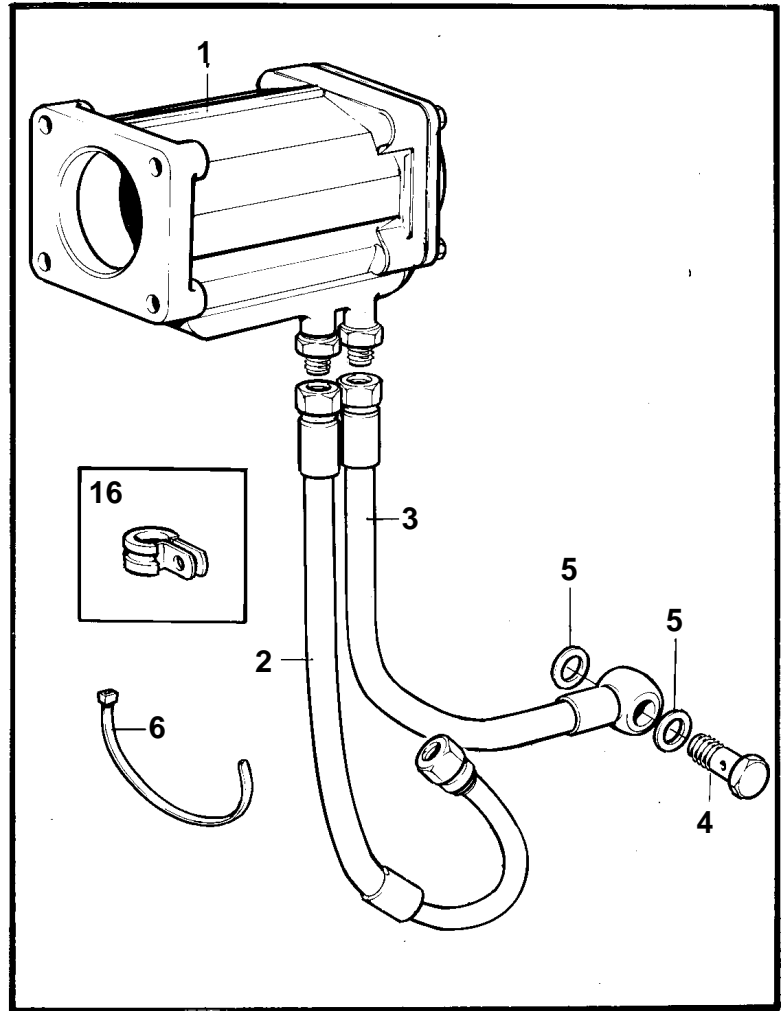

MD22P-B, TMD22-B

16602

MD22P-B, TMD22-B

REF	PART NO.	QTY	DESCRIPTION	SEE SEC.	NOTES
1		1	Oil cooler		
				2816	
2	3581180	1	Oil hose		Oil pump-oil cooler.
3	3581181	1	Oil hose		Oil cooler-oil filter housing
4	804478	1	Hollow screw		
5	957185	2	Gasket		(6613687)
6	948211	2	Strip clamp		
7	859755	1	Screw		
8	859754	2	Clamp		
9		1	Spacer		
10	945408	1	Flange nut		
11	859755	1	Screw		
12	859754	1	Clamp		
13		1	Spacer		
14			Pipe		
15			Pipe		REPL BY 3581180
16	949786	1	Clamp		REPL BY 3581181