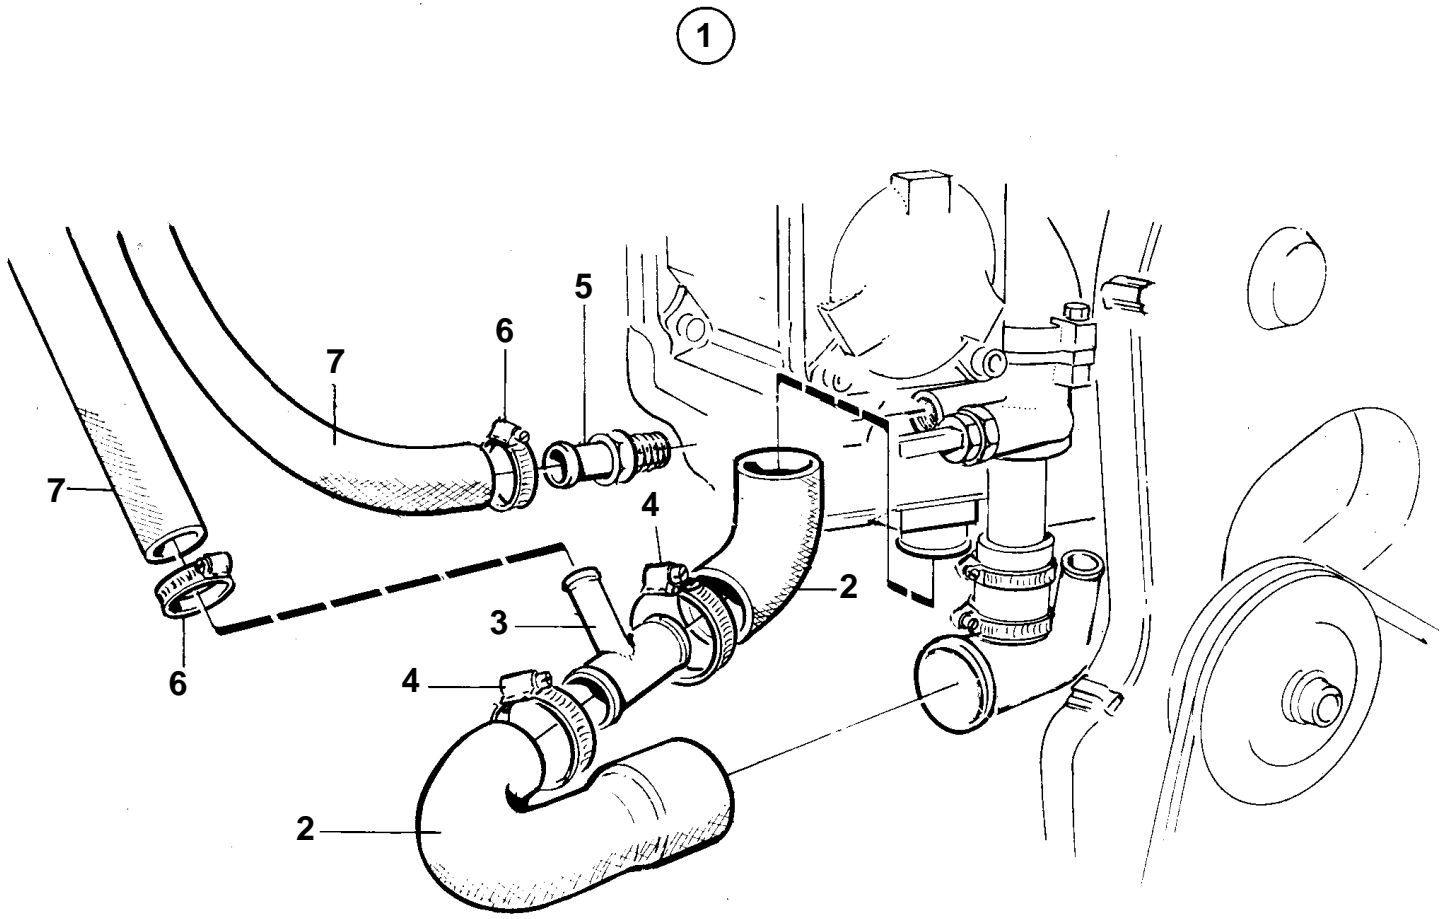

MD22P-B, TMD22-B, TMD22P-C, TAMD22P

16628

MD22P-B, TMD22-B, TMD22P-C, TAMD22P

REF	PART NO.	QTY	DESCRIPTION	SEE SEC.	NOTES
1	3581632	1	Hot water outlet		(3581055)
			Bulletin 51-16(1)	51-16(1)-EN	Hot Water Outlet for the 22-Series
			Bulletin 51-16(3)	51-16(3)-EN	Hot Water Outlet for the 22-Series
2	3580930	2	· Hose		
3	3581182	1	· Coolant pipe		
4	961669	2	· Hose clamp		
5	804426	1	· Hose attachment		
6	961665	4	· Hose clamp		
7	952969	X	Rubber hose		I.D=15,9mm