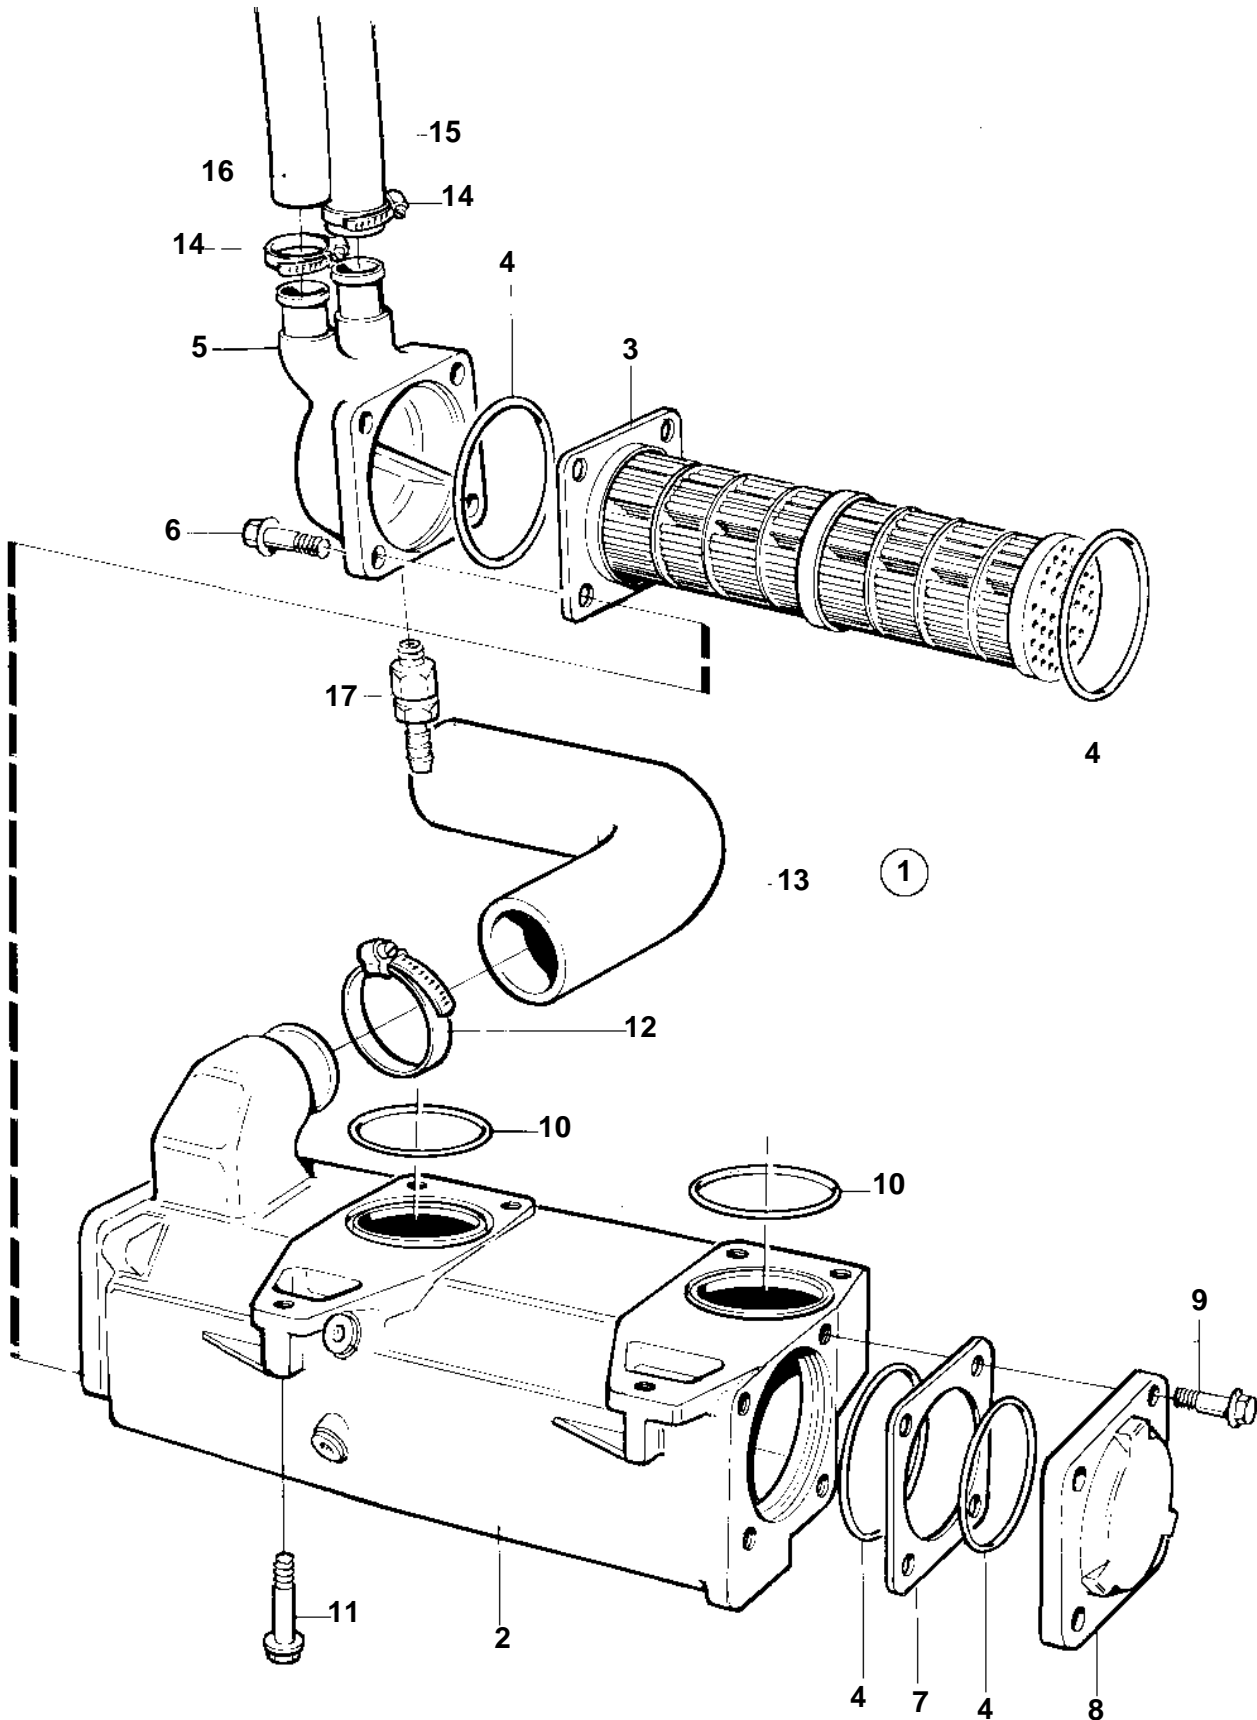

TAMD22P-B

16554

TAMD22P-B

| REF | PART NO. | QTY | DESCRIPTION | NOTES |
|-----|----------|-----|-------------|--------------------------------|
| 1 | | 1 | Intercooler | |
| 2 | 3581168 | 1 | · Housing | |
| 3 | 3580877 | 1 | · Insert | |
| 4 | 3581093 | 1 | · O-ring | |
| 5 | 3580879 | 1 | · Cover | |
| 6 | 959224 | 4 | · Screw | |
| 7 | 3580819 | 1 | · Spacer | |
| 8 | 3580878 | 1 | · Cover | |
| 9 | 959224 | 4 | · Screw | |
| 10 | 3580849 | 2 | O-ring | |
| 11 | 959230 | 6 | Screw | |
| 12 | 943479 | 1 | Hose clamp | |
| 13 | 3580875 | 1 | Hose | Intercooler-turbo. |
| 14 | 943476 | 2 | Hose clamp | |
| 15 | 3580852 | 1 | Hose | Sea water pump-heat exchanger. |
| 16 | 3580880 | 1 | Hose | Heat exchanger-after cooler. |
| 17 | 966871 | 1 | Tap | |