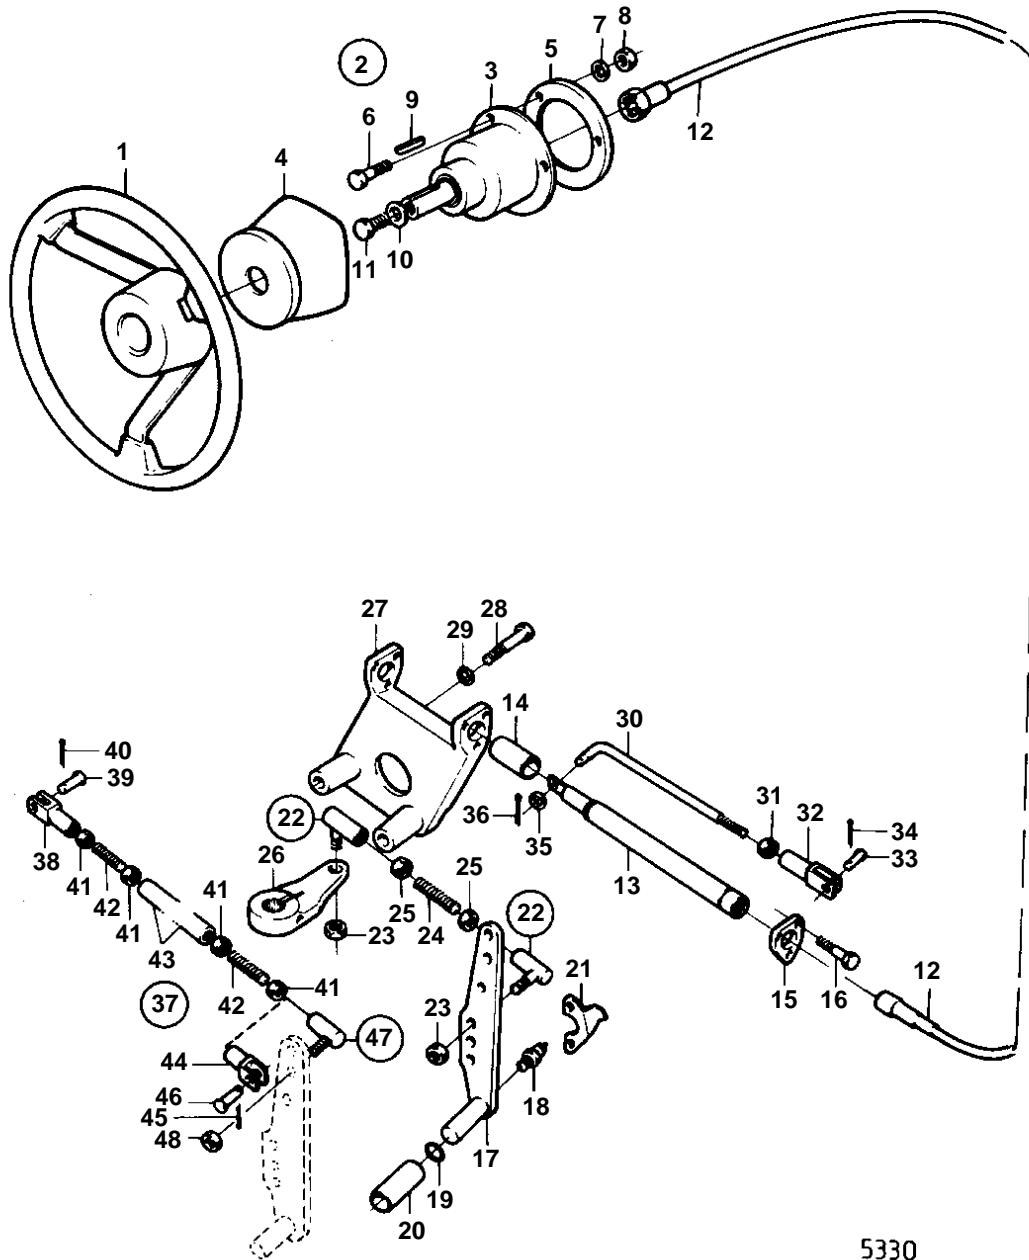

AQD21A

5330

AQD21A

REF	PART NO.	QTY	DESCRIPTION	NOTES
1	850936	1	Steering wheel	
2	851056	1	Steering head	
3		1	· STEERING GEAR	
4	851057	1	· Cover	
5	851069	1	· Washer	
6	940101	3	· Screw	
12	852035	X	Steering cable	L = 800 MM
7	941906	3	· Spring washer	(955892)
8	955781	3	· Nut	
9	851349	1	· Key	
10	948823	1	· Washer	
11	940148	1	· Screw	
	851016	X	Steering cable	L = 2500 MM
	851017	X	Steering cable	L = 2750 MM
	851018	X	Steering cable	L = 3000 MM
	851019	X	Steering cable	L = 3250 MM
	851020	X	Steering cable	L = 3500 MM
	851021	X	Steering cable	L = 3750 MM
	851022	X	Steering cable	L = 4000 MM
	851023	X	Steering cable	L = 4250 MM
	851024	X	Steering cable	L = 4500 MM
	851025	X	Steering cable	L = 4750 MM
	851026	X	Steering cable	L = 5000 MM
	851027	X	Steering cable	L = 5250 MM
	851028	X	Steering cable	L = 5500 MM
	851029	X	Steering cable	L = 5750 MM
	851030	X	Steering cable	L = 6000 MM
	851031	X	Steering cable	L = 6500 MM
	851032	X	Steering cable	L = 7000 MM
	851033	X	Steering cable	L = 7500 MM
	851034	X	Steering cable	L = 8000 MM
		X		L = 8500 MM
		X		L = 9000 MM
		X		L = 9500 MM
13	851059	1	Steering cylinder	FOR PORT MOUNTING.
	851147	1	Steering cylinder	FOR STARBOARD MOUNTING.
14	851094	1	· Sleeve	
15	850961	1	· Washer	
16	955286	3	· Screw	
17	851385	1	Link arm	
18	914169	1	Lubricating nipple	
19	955906	1	Washer	
20	850653	1	Bushing	SEE GROUP 4A
21	850489	1	Stop arm	
22	875772	2	Ball joint kit	
23	851326	2	· Lock nut	
24	850736	1	Control rod	
25	940152	2	Nut	
26	850488	1	Spindle arm	SEE GROUP 4A
27	850958	1	Guide bracket	
28	955541	2	Screw	
29	942336	2	Spring washer	
30	850478	1	Link rod	
31	940154	1	Nut	
32	956511	1	Fork	
33	913158	1	Clevis pin	
34	907856	1	Cotter pin	
35	940097	1	Washer	
36	964960	1	Cotter pin	
37	850674	1	Tie rod	ONLY FOR TWIN INSTALLATION.. ADJUSTABLE BETWEEN 740-1000MM.
	851497	1	Tie rod end kit	(850673) AQD40A/280. ONLY FOR TWIN INSTALLATION.
	850776	1	Tube	ONLY FOR TWIN INSTALLATION.. ADJUSTABLE BETWEEN 540-800MM.
38	956511	1	· Fork	