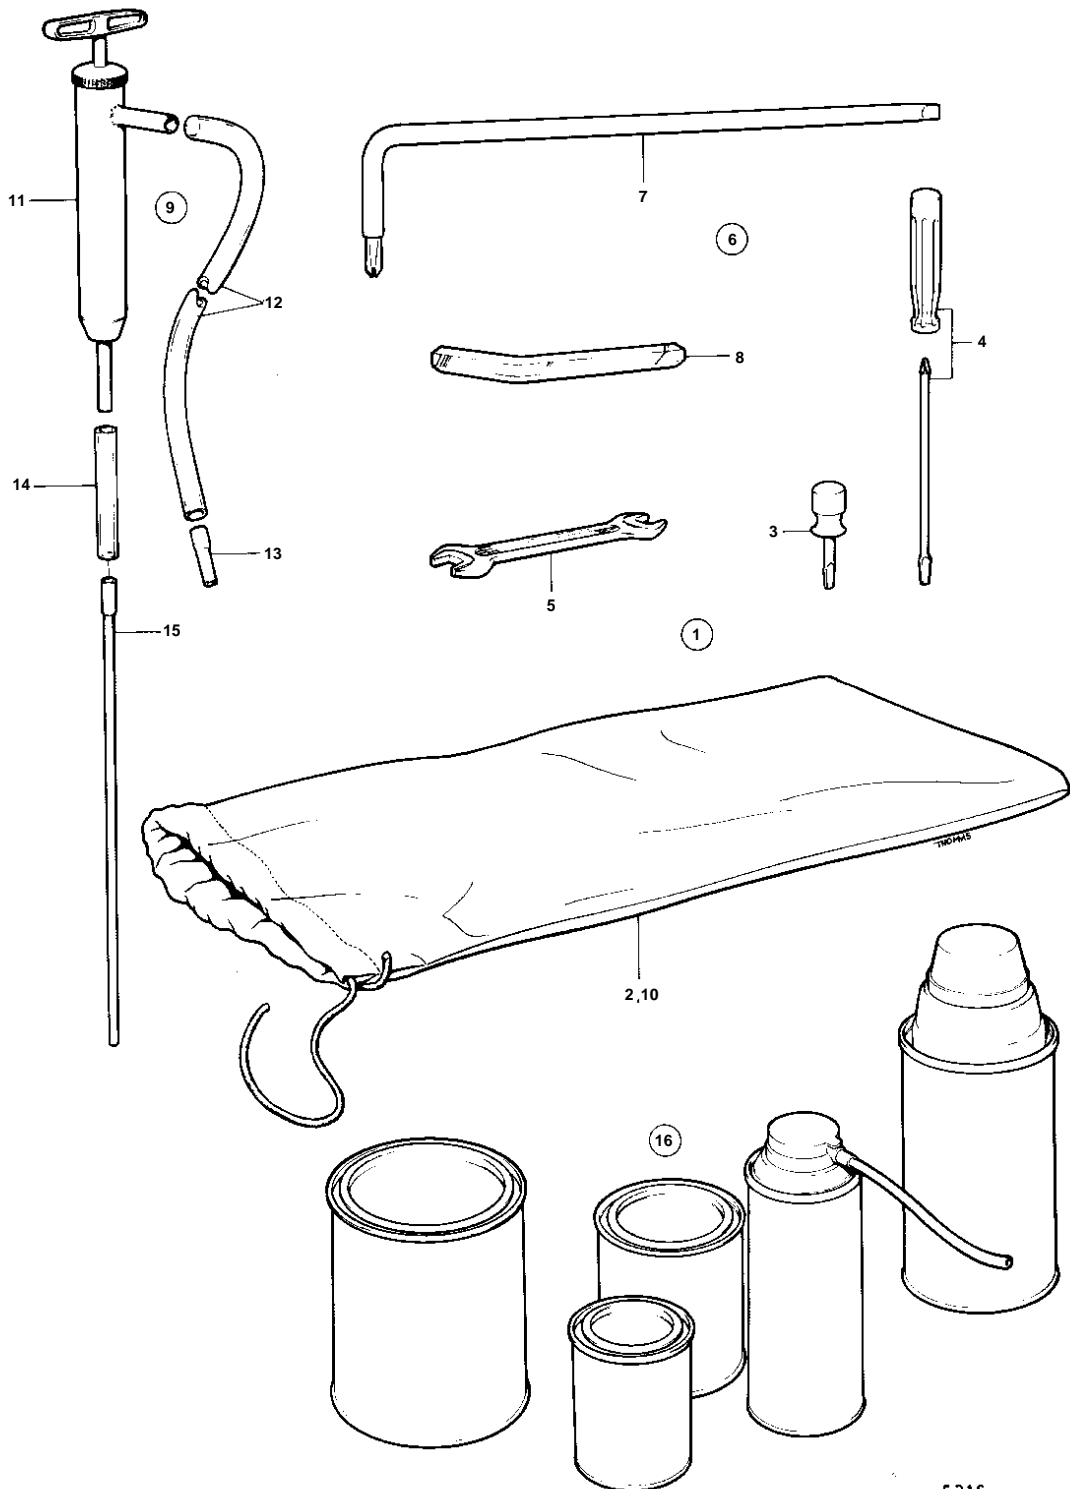

MD21B/110S

5316

MD21B/110S

REF	PART NO.	QTY	DESCRIPTION	SEE SEC.	NOTES
1	844636	1	Tool kit		
2	844642	1	• Tool bag		
3	841044	1	• Screwdriver		
4	963929	1	• Screwdriver		
5	843929	1	• Open-end wrench		8 - 10MM
	210056	1	• Open-end wrench		11 - 12MM
	841252	1	• Open-end wrench		13 - 16MM
	962053	1	• Open-end wrench		13 - 17MM
	962060	1	• Open-end wrench		14 - 17MM
	962054	1	• Open-end wrench		19 - 22MM
6	841045	1	Tool kit		
7	834980	1	• Screwdriver		
8	914675	1	• Allen wrench		1/4"
	914677	1	• Allen wrench		3/8"
9	875117	1	Oil bilge pump		
10	809863	1	• Bearing		
11		1	• OIL BILGE PUMP		
12	806282	1	• Hose		L = 1000 MM
13	841046	1	• Hose		
14	941405	1	• Hose		L = 100 MM
15	835964	1	• Tube		L = 711 MM
16			• CHEMICALS	090-3000	