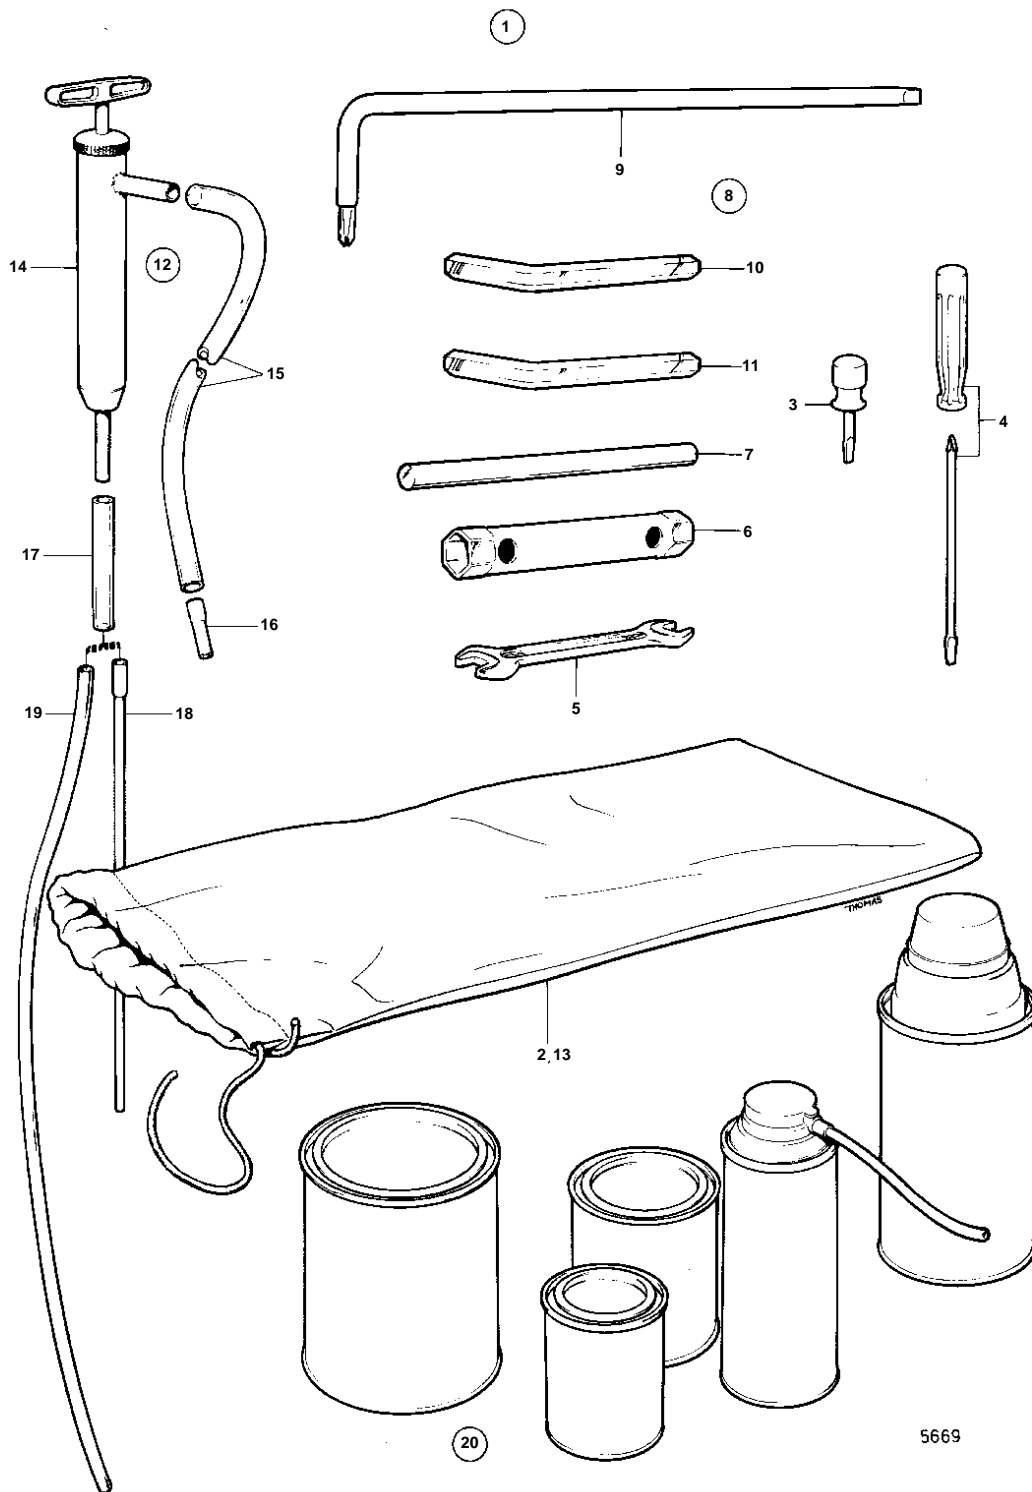

MD21B,AQD21B

MD21B,AQD21B

REF	PART NO.	QTY	DESCRIPTION	SEE SEC.	NOTES
1	844636	1	Tool kit		
2	844642	1	· Tool bag		(809863)
3	841044	1	· Screwdriver		
4	963929	1	· Screwdriver		
5	843929	1	· Open-end wrench		8-10MM
	210056	1	· Open-end wrench		11-12MM
	841252	1	· Open-end wrench		13-16MM
	962053	1	· Open-end wrench		13-17MM
	962060	1	· Open-end wrench		14-17MM
	962054	1	· Open-end wrench		19-22MM
6	884570	1	Spark plug spanner		
7	1210305	1	Lever		
8	841045	1	Tool kit		AQ DRIVE UNIT
9	834980	1	· Screwdriver		
10	914675	1	· Allen wrench		114"
	914677	1	· Allen wrench		3/8"
11	851462	2	Puller		AQ DRIVE UNIT
12	875117	1	Oil bilge pump		
13	844642	1	· Tool bag		(809863)
14		1	· OIL BILGE PUMP		
15	806282	1	· Hose		L = 1000 MM
16	841046	1	· Hose		
17	941405	X	· Hose		L = 100 MM
18	835964	1	· Tube		L = 711 MM
19	841527		· Plastic pipe		L = 1000 MM
20			· CHEMICALS	090-3000	