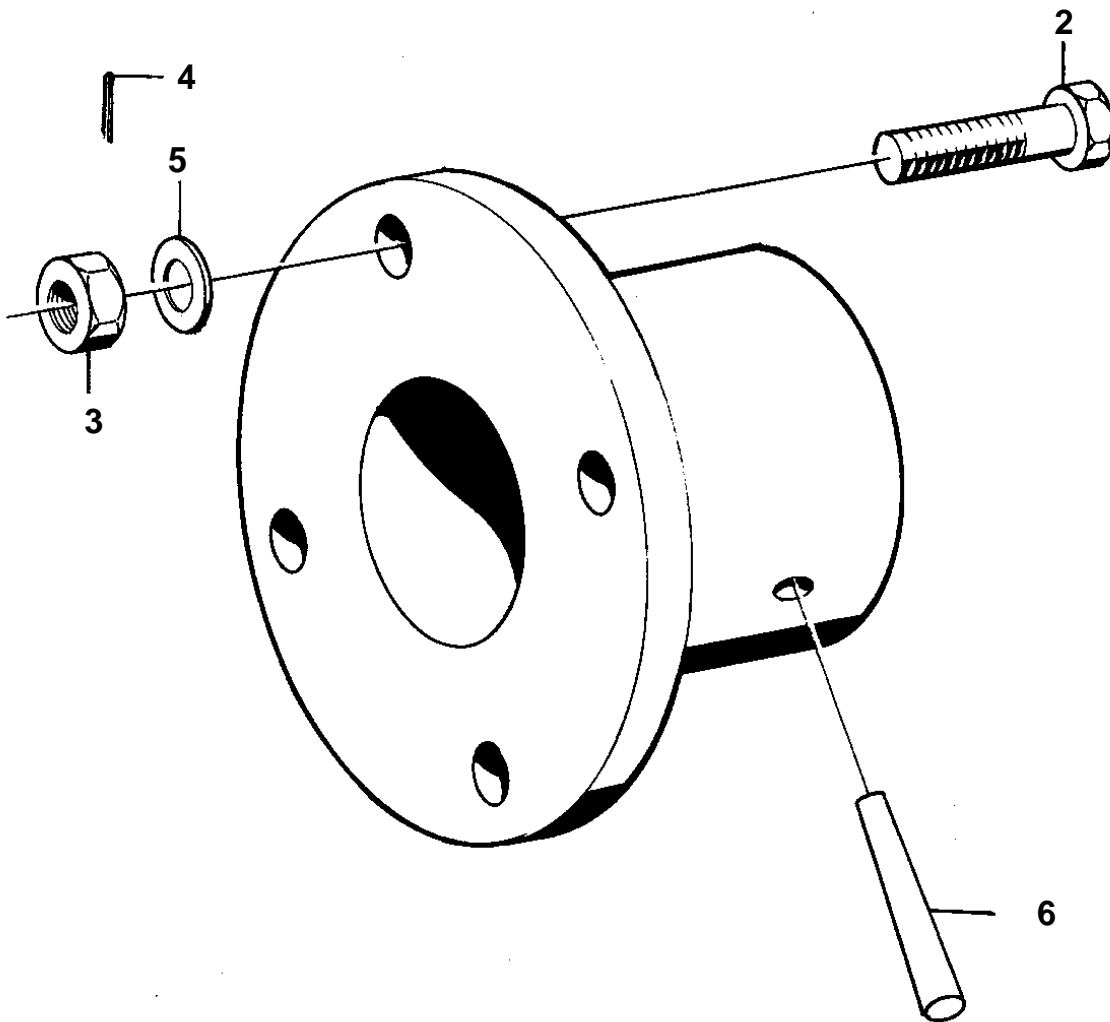

1

4624

REF	PART NO.	QTY	DESCRIPTION	NOTES
	829281	1	Companion flange	40MM HOLE FOR PROPELLER SHAFT.
2	955692	4	• Screw	L = 32 MM
	955691	4	• Screw	L = 25 MM
3	955883	4	• Nut	
4	907834	4	• Cotter pin	
5	941909	4	• Spring washer	
6	907617	1	• Pin	