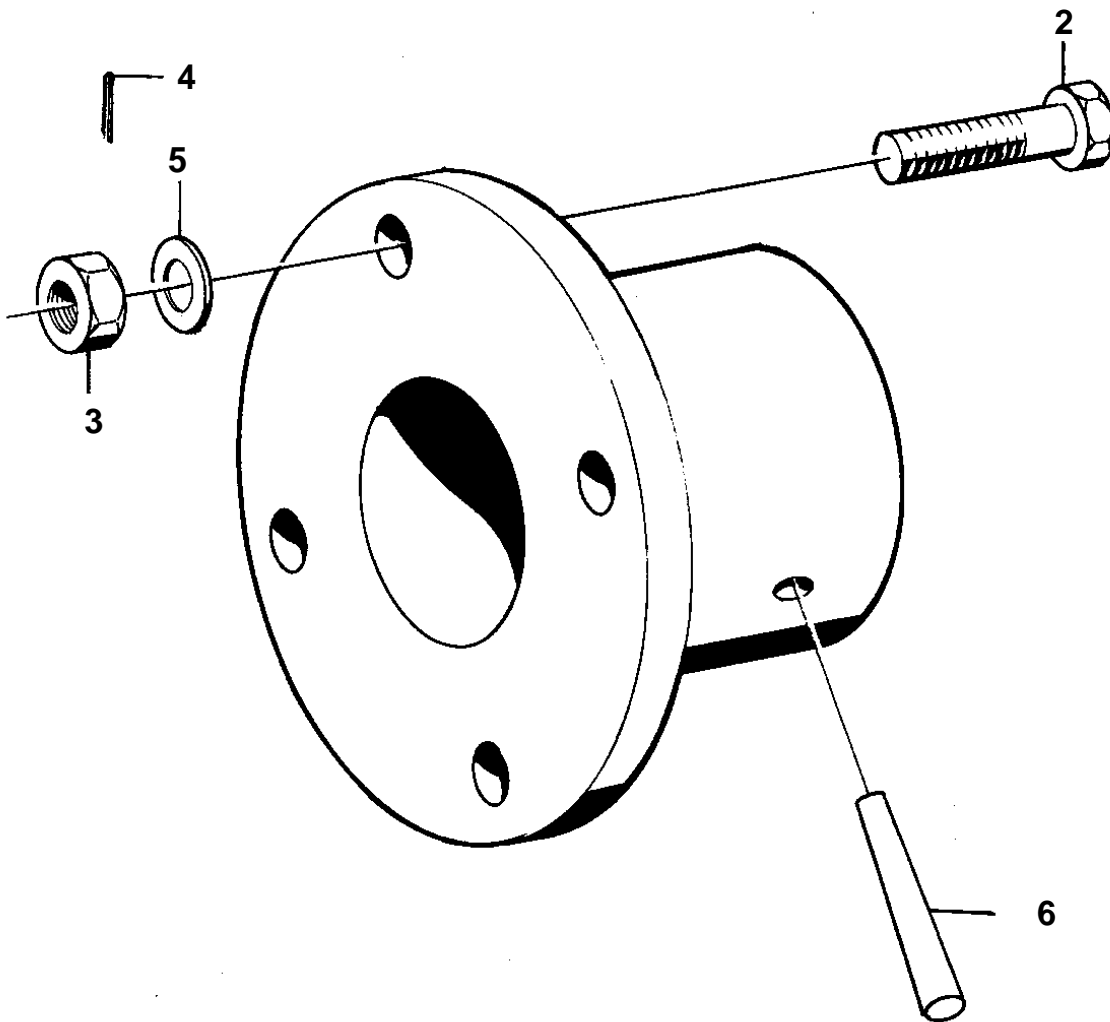

1

4624

REF	PART NO.	QTY	DESCRIPTION	NOTES
	829279	1	Companion flange	35MM HOLE FOR PROPELLER SHAFT.
2	955692	4	• Screw	L = 32 MM
	955691	4	• Screw	L = 25 MM
3	955883	4	• Nut	
4	907834	4	• Cotter pin	
5	941909	4	• Spring washer	
6	907617	1	• Pin	