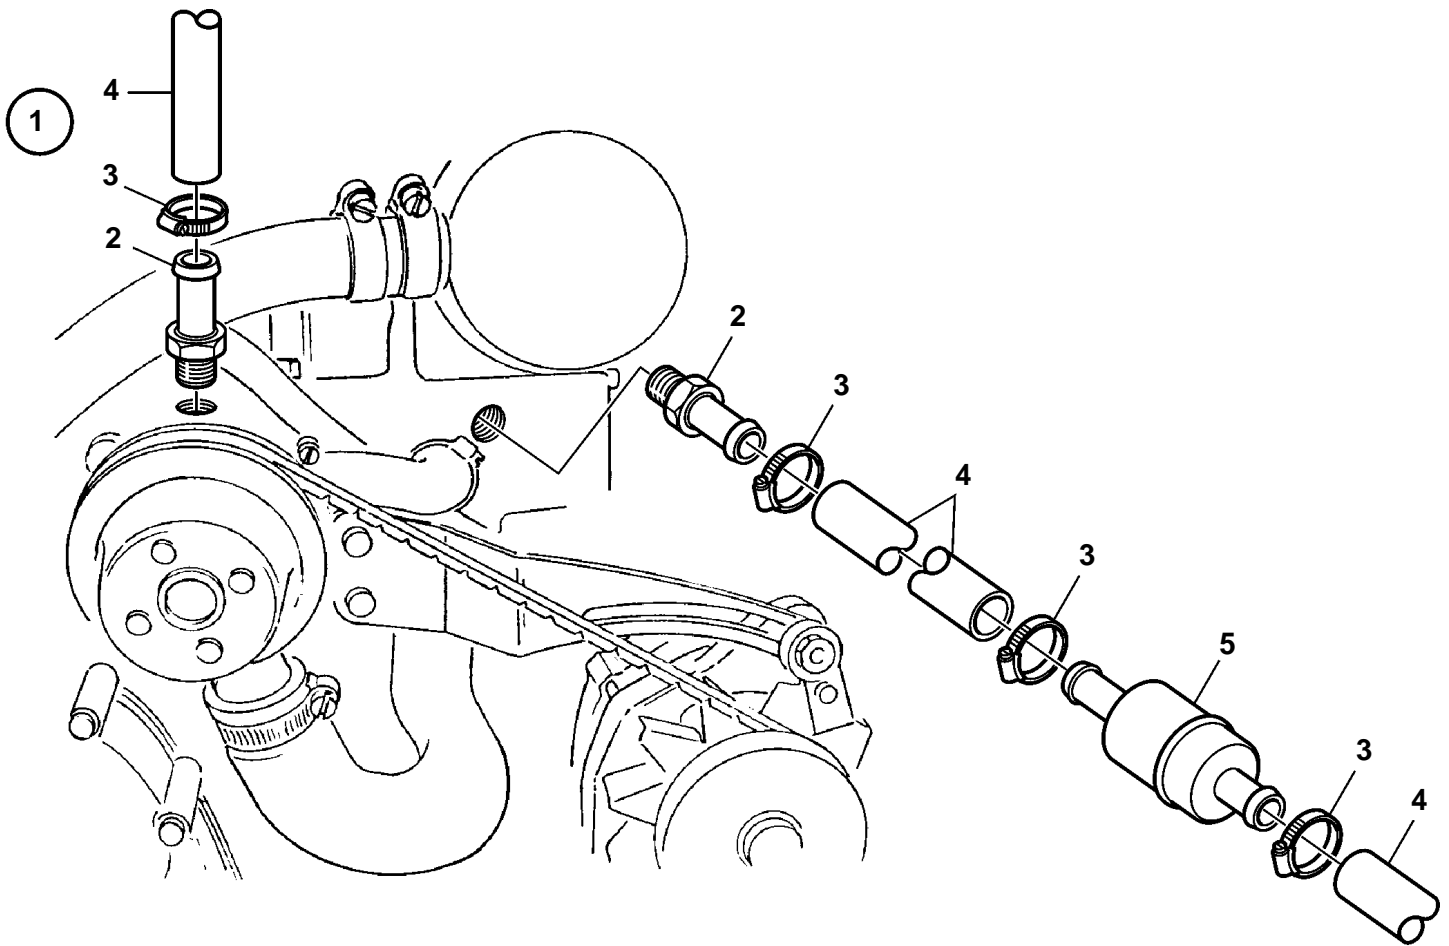

MD2040C, MD2040D

22670

MD2040C, MD2040D

REF	PART NO.	QTY	DESCRIPTION	SEE SEC.	NOTES
1	861523	1	Hot water outlet Bulletin 43-21	43-21-EN	New Hot Water Outlet for MD2010C and MD2020C
2	976040	2	Nipple		
3	961665	4	Hose clamp		
4	952969	X	Rubber hose		
5	855844	1	Thermostat		Some installations.