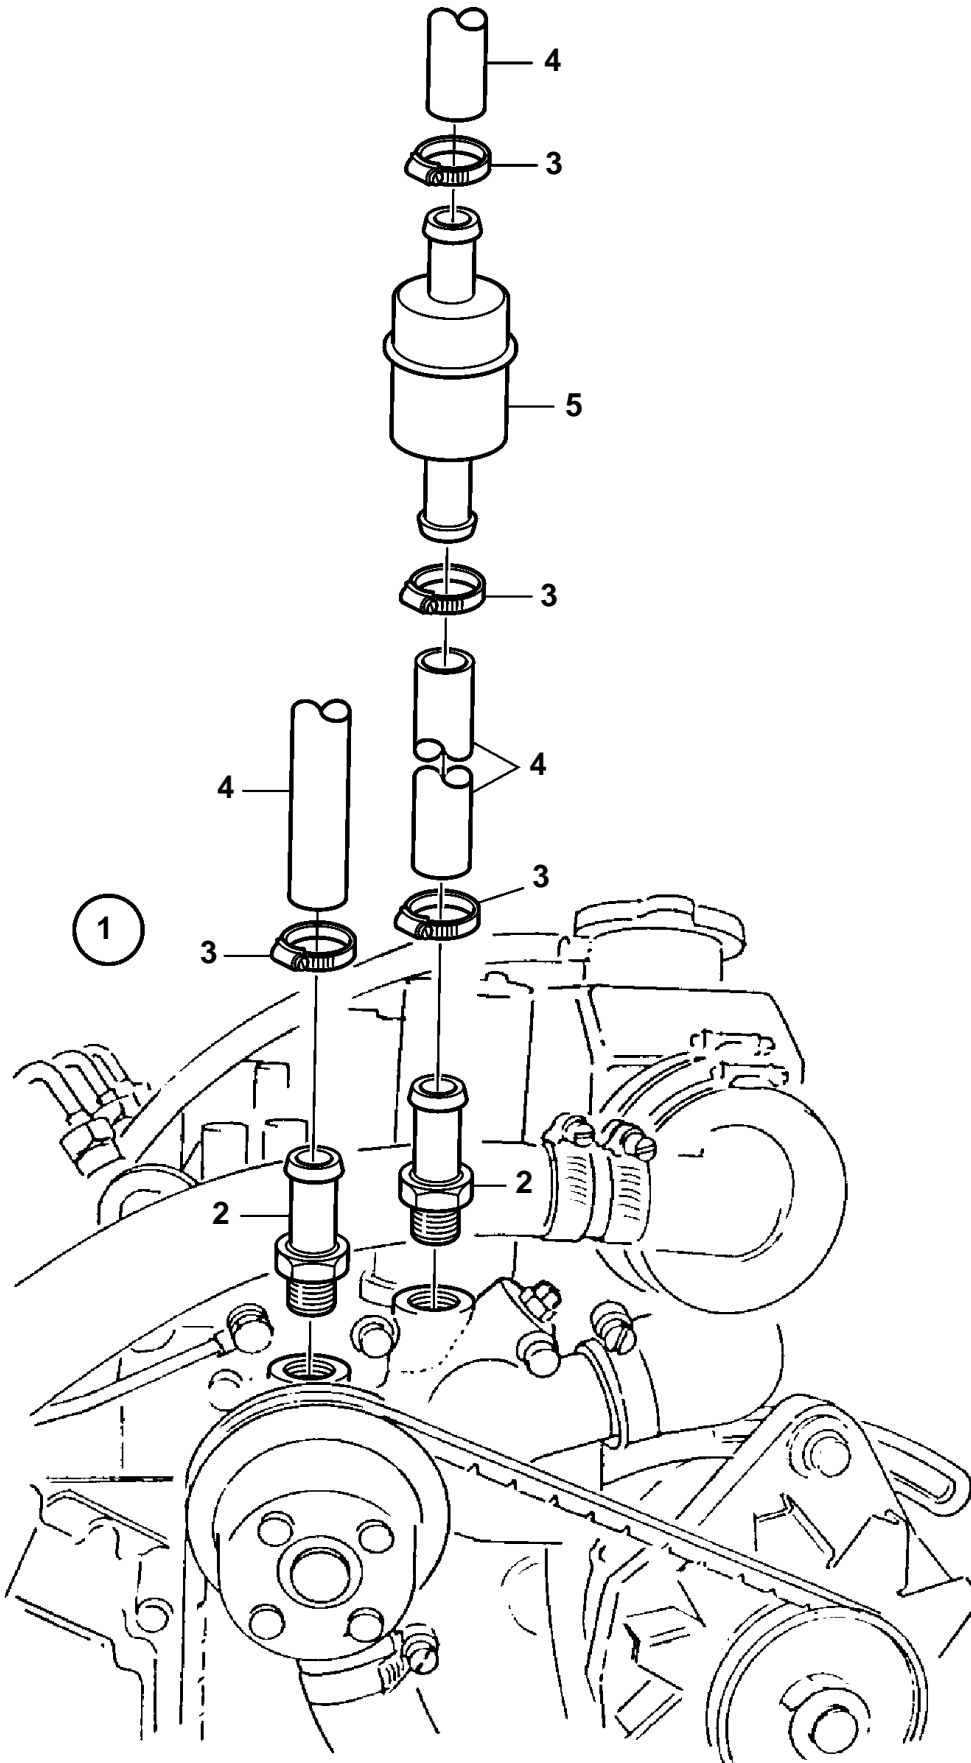

MD2030C, MD2030D

22669

MD2030C, MD2030D

REF	PART NO.	QTY	DESCRIPTION	SEE SEC.	NOTES
1	861523	1	Hot water outlet		
			Bulletin 43-21	43-21-EN	New Hot Water Outlet for MD2010C and MD2020C
2	976040	2	Nipple		
3	961665	4	Hose clamp		
4	952969	X	Rubber hose		
5	855844	1	Thermostat		Some installations.