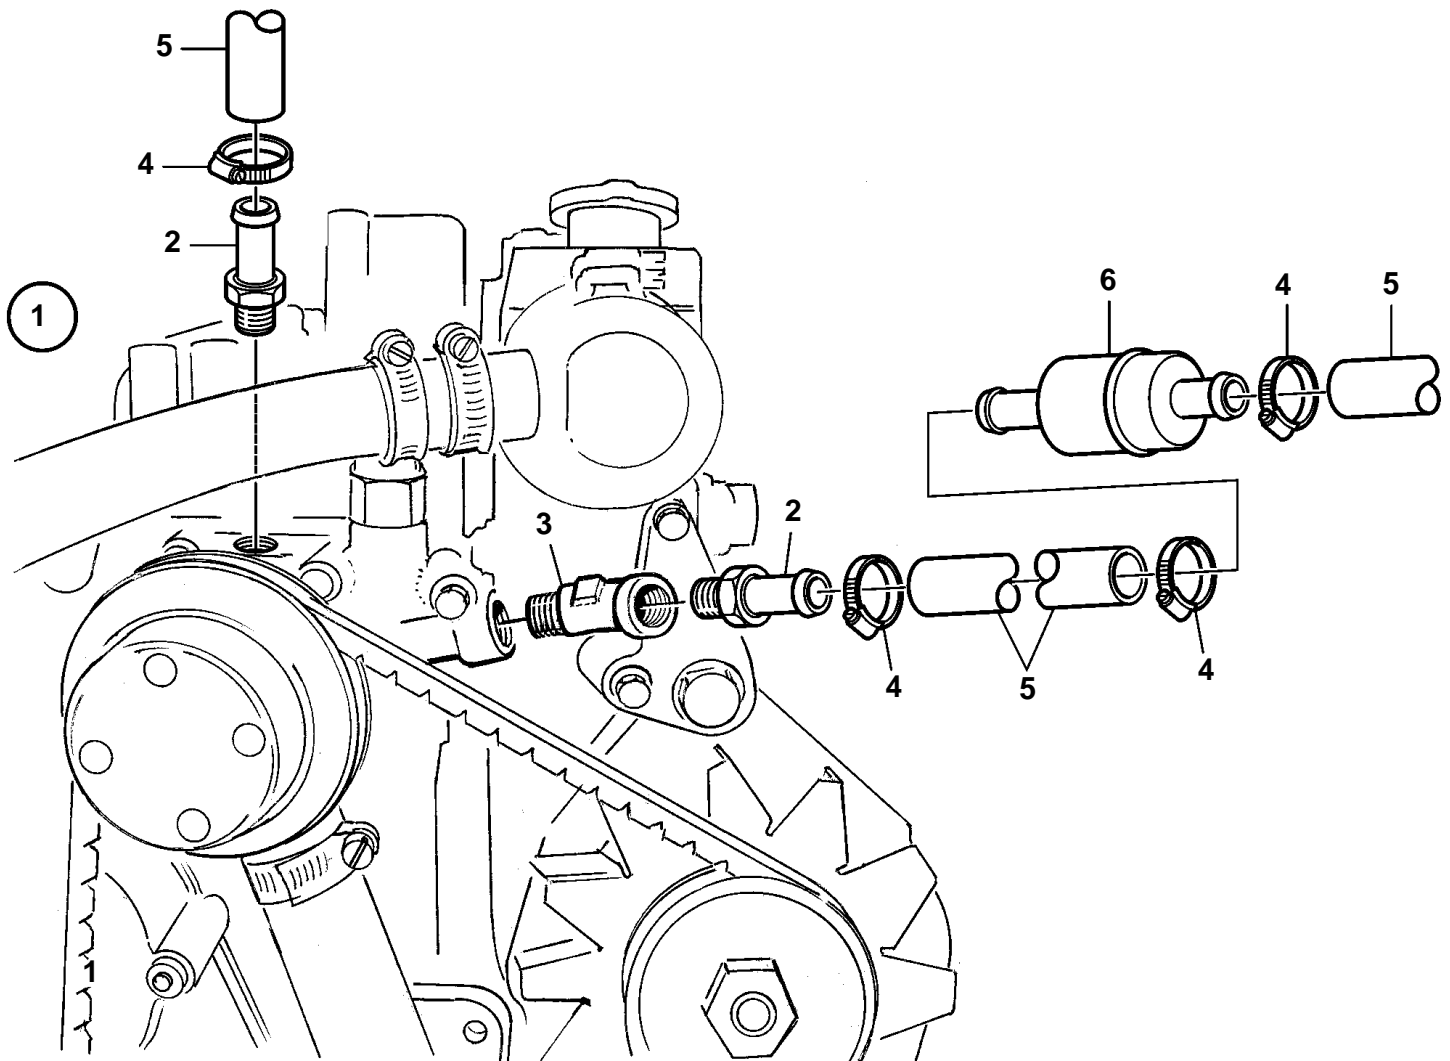

MD2010C, MD2010D, MD2020C, MD2020D

22668

MD2010C, MD2010D, MD2020C, MD2020D

REF	PART NO.	QTY	DESCRIPTION	SEE SEC.	NOTES
1	3582398	1	Hot water outlet		
			Bulletin 43-21	43-21-EN	New Hot Water Outlet for MD2010C and MD2020C
2	976040	2	Nipple		
3	981883	1	Nipple		
4	961665	4	Hose clamp		
5	952969	X	Rubber hose		
6	855844	1	Thermostat		Some installations.