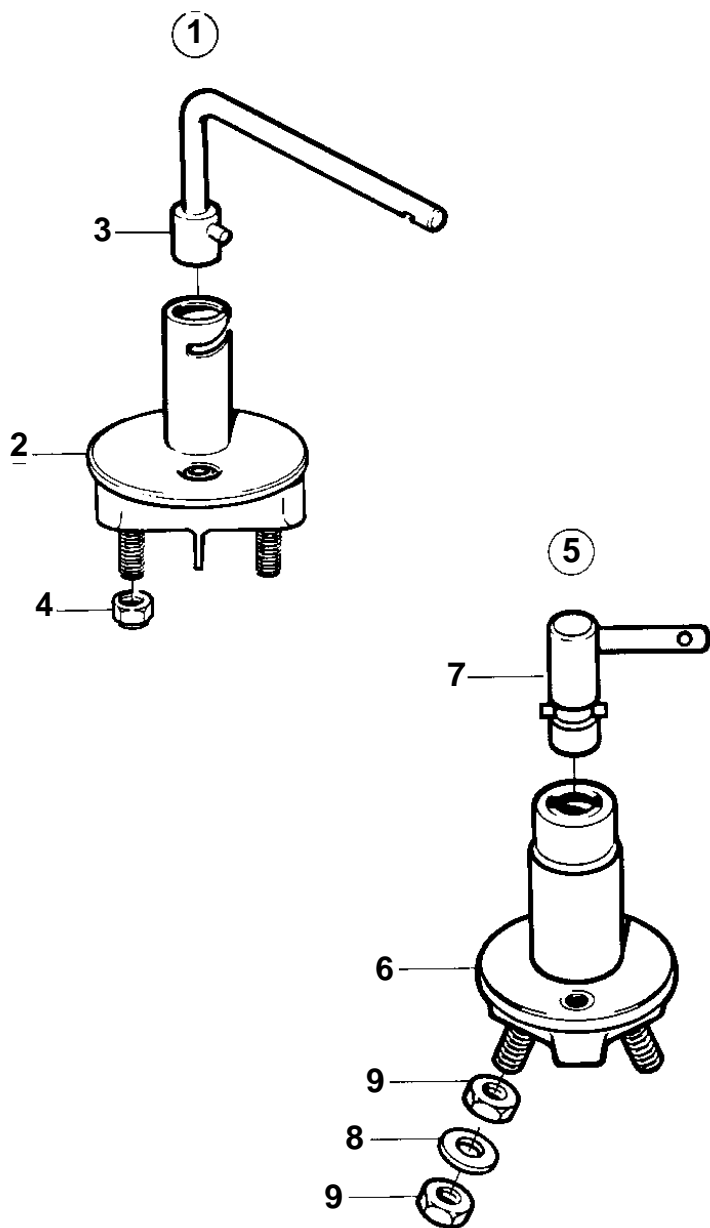

COMMON

9492

COMMON

REF	PART NO.	QTY	DESCRIPTION	NOTES
1	870980	1	Switch	REPLACED BY 1140319
2		1	· Switch	
3	243700	1	· Handle	REPLACED BY 1140319
4	955783	2	· Nut	
5	1140319	1	Battery main switch	
6		1	· Switch	
7	1140427	1	· Knob	
8	1140428	2	· Washer	
9	17602	4	· Nut