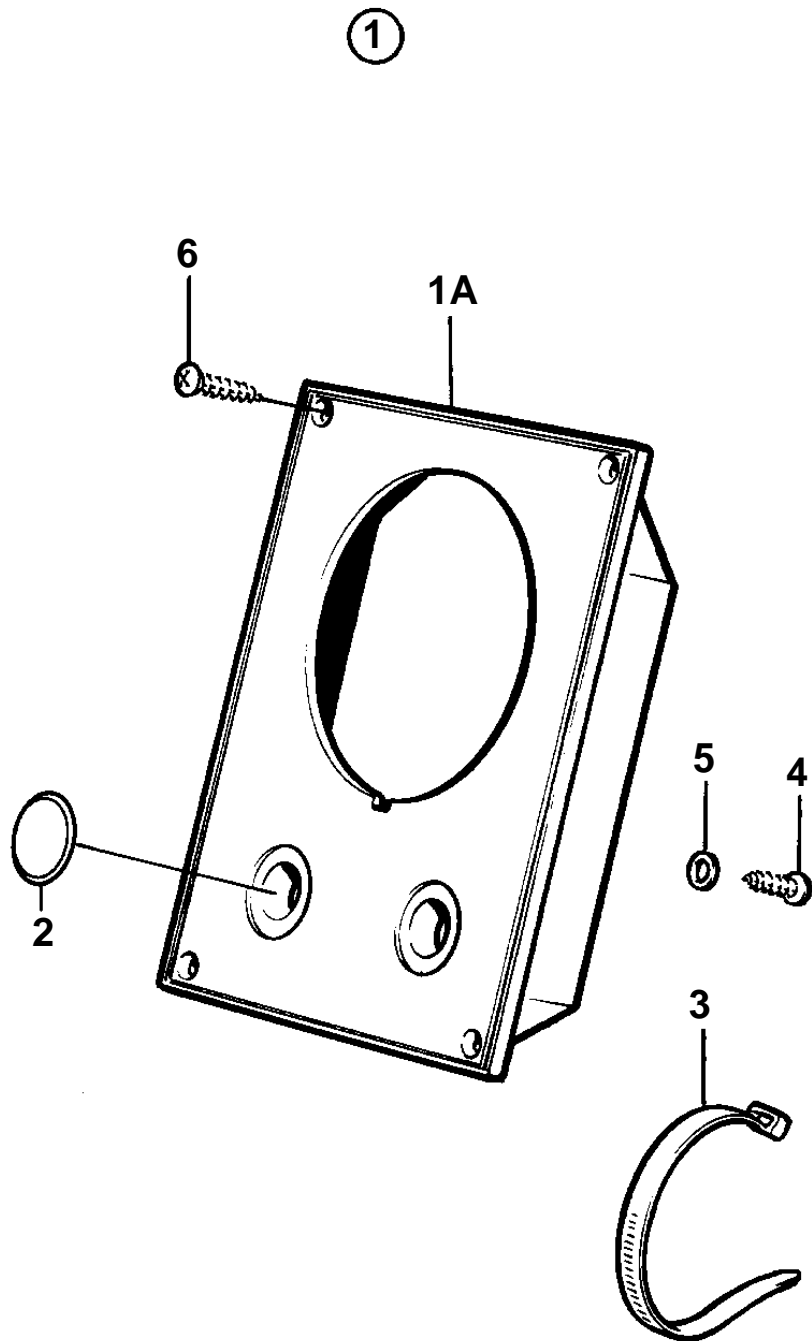

COMMON

10528

COMMON

REF	PART NO.	QTY	DESCRIPTION	NOTES
1		1	Instrument panel	For instruments with D=52mm.
1A		1	· Instrument panel	REPLACED BY 858873
2	828607	2	· Cover plate	
3	949666	1	· Strip clamp	
4	949947	1	· Screw	
5	941904	1	· Spring washer	
6	828647	4	· Screw	