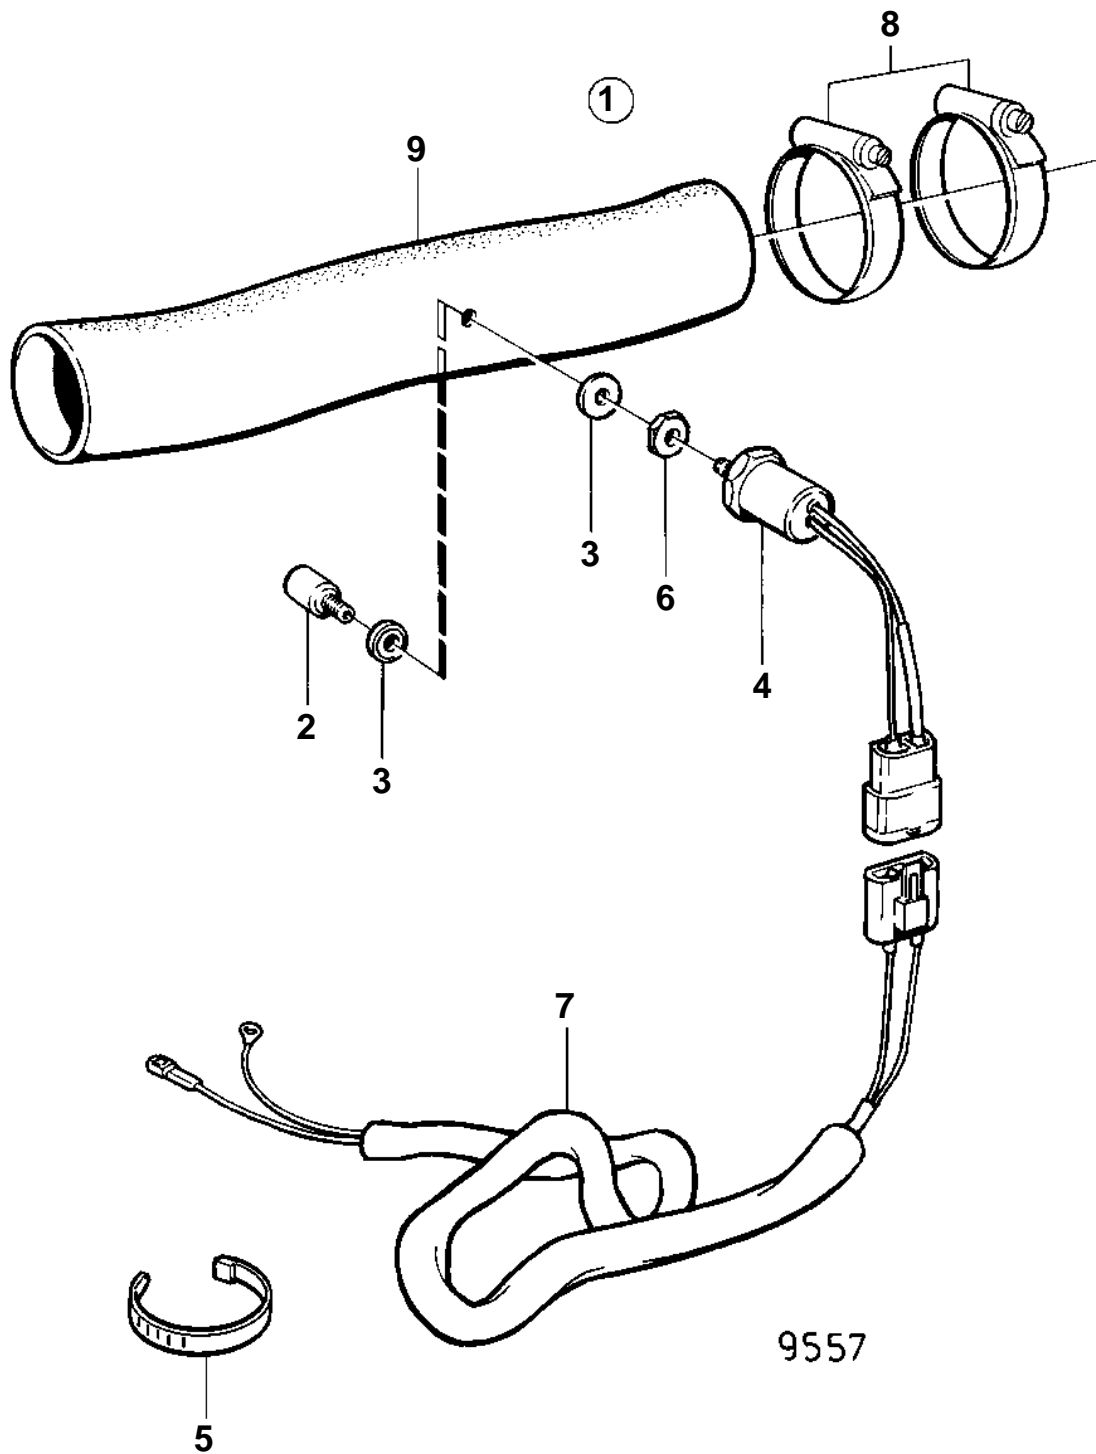

COMMON

COMMON

REF	PART NO.	QTY	DESCRIPTION	NOTES
1	828762	1	Temperat monitor kit	
2	828749	1	· Sensor	
3	828776	2	· Washer	
4	828761	1	· Thermo monitor	80°C
5	948211	1	· Strip clamp	
6	828750	1	· Nut	
7		X	· Cables and terminals	SEE GROUP 30
8	961671	X	Hose clamp	
9	828463	X	Exhaust hose	