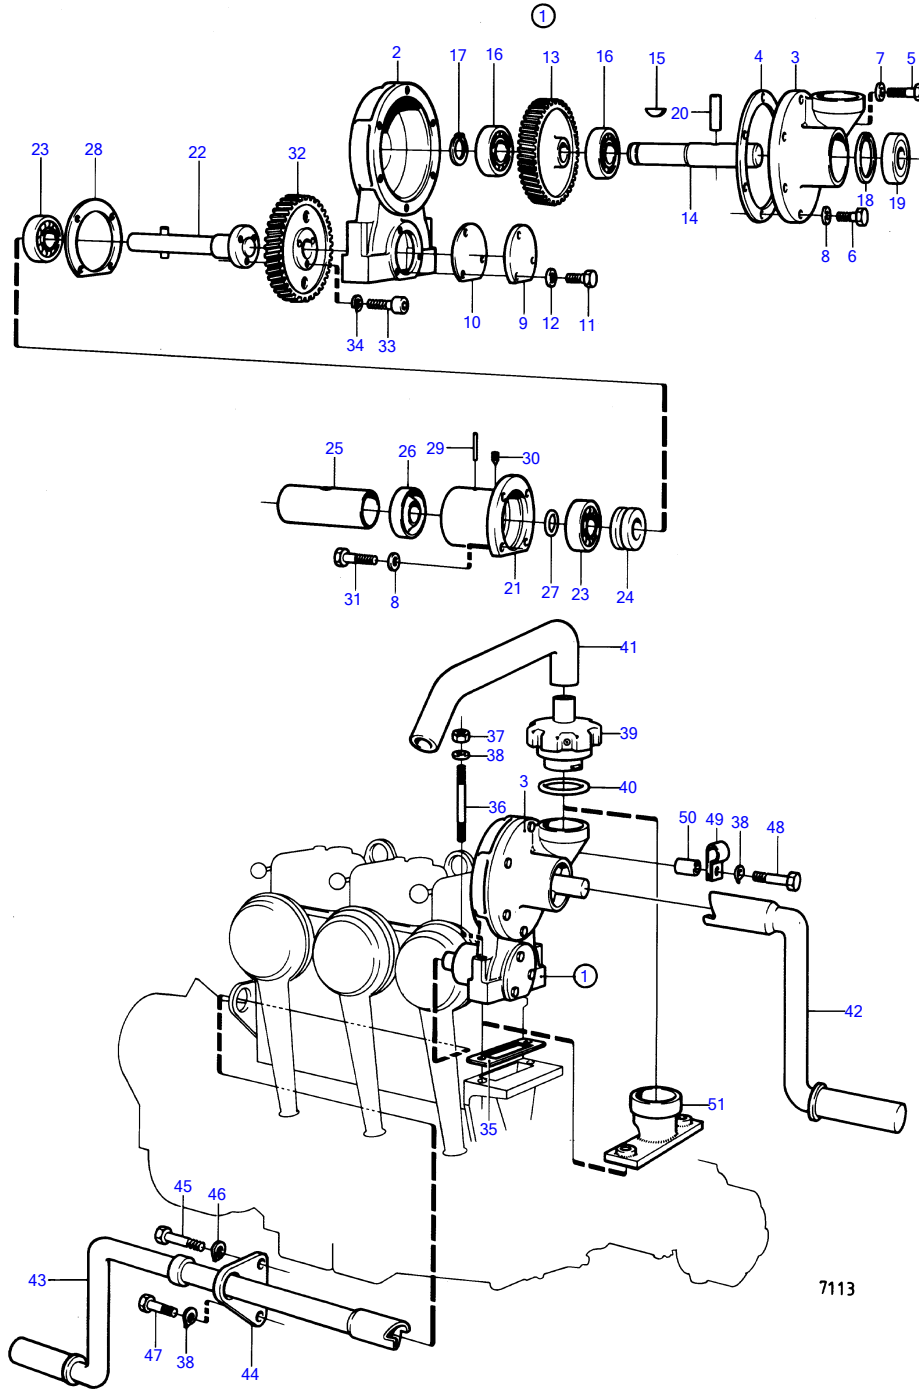

MD3B

MD3B

REF	PART NO.	QTY	DESCRIPTION	SEE SEC.	NOTES
1	(833573)	1	Hand start		Spec 867146, 867147, MO 1668-1670, 1656-., Spec 867119, 867231., Obsolete part
2		1	• housing		
3	(833330)	1	• Cover		Obsolete part
4	807276	1	• Gasket		
5	955271	5	• Hexagon screw		
6	955270	1	• Hexagon screw		
7	941906	5	• Spring washer		
8	11991	5	• Gasket		
9	(897254)	1	• Cover		Obsolete part
10	897255	1	• Gasket		
11	(955243)	3	• Hexagon screw		Obsolete part
12	18806	3	• Gasket		
13	(807280)	1	• Gear		Obsolete part
14	(807281)	1	• Shaft		Obsolete part
15	(910117)	1	• Woodruff key		Obsolete part
16	(181113)	2	• Ball bearing		Obsolete part
17	(914454)	1	• Snap ring		Obsolete part
18	(914524)	1	• Snap ring		Obsolete part
19	833760	1	• Sealing ring		Replaced by 3886602
	3886602	1	• Sealing ring		
20	(952007)	1	• Spring pin		Obsolete part
21	(833551)	1	• Bearing carrier		Obsolete part
22	(833555)	1	• Shaft		Obsolete part
23	(181119)	2	• Ball bearing		Obsolete part
24	(833552)	1	• Spacer sleeve		Obsolete part
25	(833553)	1	• Spacer sleeve		Obsolete part
26	833759	1	• Sealing ring		
27	955990	1	• O-ring		
28	807278	1	• Gasket		
29	(951991)	1	• Spring pin		Obsolete part
30	(963012)	1	• Set screw		Obsolete part
31	955271	4	• Hexagon screw		
32	(840370)	1	• Gear		Obsolete part, (803344)
33	942001	3	• Hex. socket screw		
34	955948	3	• Toothed washer		
35	803361	X	Gasket		
				13746	
36	(952989)	1	Stud		Obsolete part, L=80mm
	(952990)	1	Stud		Obsolete part, L=85mm
	924061	2	Stud		For breather housing 833601.
37	955782	2	Hexagon nut	13746	
38	941907	2	Spring washer		
39	418954	1	Vent cover		
40	940096	1	Gasket		
41	(833747)	1	Rubber hose		Obsolete part, MD3B spec 867119, 867231.
	(833671)	1	Rubber hose		Obsolete part, Spec 867146, 867147, MO 1668-1670, 1656-., MD17D/HD-HE spec 867684., MD17C spec 867211, 867340.
42	803920	1	Starter crank, rear		
43	(833566)	1	Starter crank, forward		Obsolete part, Spec 867146, 867147, MO 1668-1670, 1656-., Spec 867119, 867231., MD17D/HD-HE spec 867684., MD17C spec 867211, 867340.
44	(833562)	1	Bracket		Obsolete part, Spec 867146, 867147, MO 1668-1670, 1656-., Spec 867119, 867231., MD17D/HD-HE spec 867684., MD17C spec 867211, 867340.
45	955318	1	Hexagon screw		Spec 867146, 867147, MO 1668-1670, 1656-., Spec 867119, 867231., MD17D/HD-HE spec 867684., MD17C spec 867211, 867340.
46	941908	1	Spring washer		Spec 867146, 867147, MO 1668-1670, 1656-., Spec 867119, 867231., MD17D/HD-HE spec 867684., MD17C spec 867211, 867340.
47	955297	1	Hexagon screw		Spec 867146, 867147, MO 1668-1670, 1656-., Spec 867119, 867231., MD17D/HD-HE spec 867684., MD17C spec 867211, 867340.
48	955295	1	Hexagon screw		Alt, L=20mm
49	940374	1	Clamp	13746	
50	823492	1	Spacer sleeve		Alt, L=10mm