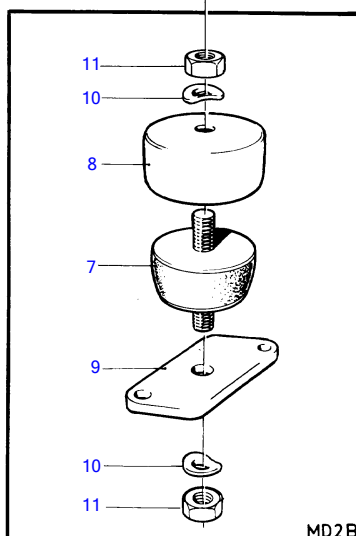

MD2B

MD2B

REF	PART NO.	QTY	DESCRIPTION	NOTES
1	(833246)	1	Engine bracket	Narrow brackets., Spec 867007, 867008, 867012, 867094., S.B, Obsolete part
	(829606)	1	Engine bracket	Obsolete part, Wide brackets., Spec 867122, 867230., S.B
	(833575)	1	Engine bracket	Obsolete part, Wide brackets., MD2B spec 867143, 867144, 867145. MD2B/HY spec 867120, 867151. AQD2B spec 867105, 867152., S.B
	(833247)	1	Engine bracket	Obsolete part, Narrow brackets., Spec 867007, 867008, 867012, 867094., P
	(833576)	1	Engine bracket	Obsolete part, Wide brackets., Spec 867122, 867230., MD2B spec 867143, 867144, 867145. MD2B/HY spec 867120, 867151. AQD2B spec 867105, 867152., P
2	955322	4	Hexagon screw	L=50mm
	955318	2	Hexagon screw	Narrow brackets., Spec 867007, 867008, 867012, 867094., MD2B spec 867143, 867144, 867145. MD2B/HY spec 867120, 867151. AQD2B spec 867105, 867152., L=30mm
	955326	1	Hexagon screw	Wide brackets., Spec 867122, 867230., L=70mm
	955318	1	Hexagon screw	Wide brackets., Spec 867122, 867230., L=30mm
3	946075	6	Washer	
4	(803428)	1	Bracket	Obsolete part, Narrow brackets., Spec 867007, 867008, 867012, 867094., S.B
	(833540)	1	Engine bracket	Obsolete part, Wide brackets., MD2B spec 867122, 867143, 867144, 867145, 867230., Replaced by 833540.
				(833572) SB
	(897363)	1	Bracket	Obsolete part, Narrow brackets., Spec 867007, 867008, 867012, 867094., P
	(833541)	1	Engine bracket	Obsolete part, Wide brackets., MD2B spec 867122, 867143, 867144, 867145, 867230., P
5	955317	2	Hexagon screw	L=25mm
	955332	1	Hexagon screw	L=120mm
	(192357)	1	Screw	Obsolete part, L=115mm
6	941908	2	Spring washer	
	940109	2	Toothed washer	
7	833720	4	Rubber cushion	Soft rubber blocks., See group 4B
	833625	4	Rubber cushion	Hard rubber blocks., Narrow brackets.
8	807228	4	Sleeve	See group 4B
9	807226	4	Attaching plate	For narrow brackets and hard rubber blocks.
	833571	4	Bracket	Soft rubber blocks., Hard rubber blocks.
10	940280	8	Spring washer	
11	955850	8	Hexagon nut	