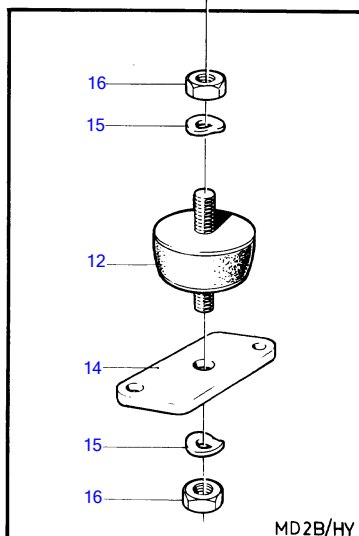

MD2B

MD2B

REF	PART NO.	QTY	DESCRIPTION	NOTES
1	(833246)	1	Engine bracket	Narrow brackets., Spec 867007, 867008, 867012, 867094., S.B, Obsolete part
	(829606)	1	Engine bracket	Obsolete part, Wide brackets., Spec 867122, 867230., S.B
	(833575)	1	Engine bracket	Obsolete part, Wide brackets., MD2B spec 867143, 867144, 867145. MD2B/HY spec 867120, 867151. AQD2B spec 867105, 867152., S.B
	(833247)	1	Engine bracket	Obsolete part, Narrow brackets., Spec 867007, 867008, 867012, 867094., P
	(833576)	1	Engine bracket	Obsolete part, Wide brackets., Spec 867122, 867230., MD2B spec 867143, 867144, 867145. MD2B/HY spec 867120, 867151. AQD2B spec 867105, 867152., P
2	955322	4	Hexagon screw	L=50mm
	955318	2	Hexagon screw	Narrow brackets., Spec 867007, 867008, 867012, 867094., MD2B spec 867143, 867144, 867145. MD2B/HY spec 867120, 867151. AQD2B spec 867105, 867152., L=30mm
	955326	1	Hexagon screw	Wide brackets., Spec 867122, 867230., L=70mm
	955318	1	Hexagon screw	Wide brackets., Spec 867122, 867230., L=30mm
3	946075	6	Washer	
4	(803428)	1	Bracket	Obsolete part, Narrow brackets., Spec 867007, 867008, 867012, 867094., S.B
	(833540)	1	Engine bracket	Obsolete part, Wide brackets., MD2B spec 867122, 867143, 867144, 867145, 867230., Replaced by 833540.
				(833572) SB
	(897363)	1	Bracket	Obsolete part, Narrow brackets., Spec 867007, 867008, 867012, 867094., P
	(833541)	1	Engine bracket	Obsolete part, Wide brackets., MD2B spec 867122, 867143, 867144, 867145, 867230., P
5	955317	2	Hexagon screw	L=25mm
	955332	1	Hexagon screw	L=120mm
	(192357)	1	Screw	Obsolete part, L=115mm
6	941908	2	Spring washer	
	940109	2	Toothed washer	
7	833720	4	Rubber cushion	Soft rubber blocks., See group 4B
	833625	4	Rubber cushion	Hard rubber blocks., Narrow brackets.
8	807228	4	Sleeve	See group 4B
9	807226	4	Attaching plate	For narrow brackets and hard rubber blocks.
	833571	4	Bracket	Soft rubber blocks., Hard rubber blocks.
10	940280	8	Spring washer	
11	955850	8	Hexagon nut	