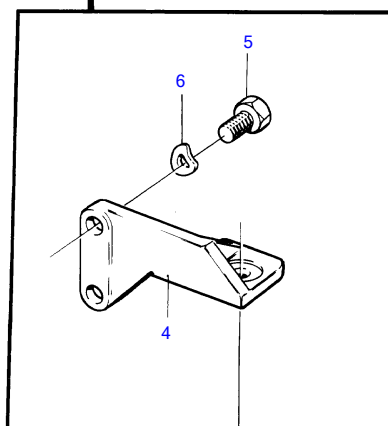

MD2B

MD2B

REF	PART NO.	QTY	DESCRIPTION	NOTES
1	(833246)	1	Engine bracket	Narrow brackets., Spec 867007, 867008, 867012, 867094., S.B, Obsolete part
	(829606)	1	Engine bracket	Obsolete part, Wide brackets., Spec 867122, 867230., S.B
	(833575)	1	Engine bracket	Obsolete part, Wide brackets., MD2B spec 867143, 867144, 867145. MD2B/HY spec 867120, 867151. AQD2B spec 867105, 867152., S.B
	(833247)	1	Engine bracket	Obsolete part, Narrow brackets., Spec 867007, 867008, 867012, 867094., P
	(833576)	1	Engine bracket	Obsolete part, Wide brackets., Spec 867122, 867230., MD2B spec 867143, 867144, 867145. MD2B/HY spec 867120, 867151. AQD2B spec 867105, 867152., P
2	955322	4	Hexagon screw	L=50mm
	955318	2	Hexagon screw	Narrow brackets., Spec 867007, 867008, 867012, 867094., MD2B spec 867143, 867144, 867145. MD2B/HY spec 867120, 867151. AQD2B spec 867105, 867152., L=30mm
	955326	1	Hexagon screw	Wide brackets., Spec 867122, 867230., L=70mm
	955318	1	Hexagon screw	Wide brackets., Spec 867122, 867230., L=30mm
3	946075	6	Washer	
4	(803428)	1	Bracket	Obsolete part, Narrow brackets., Spec 867007, 867008, 867012, 867094., S.B
	(833540)	1	Engine bracket	Obsolete part, Wide brackets., MD2B spec 867122, 867143, 867144, 867145, 867230., Replaced by 833540.
				(833572) SB
	(897363)	1	Bracket	Obsolete part, Narrow brackets., Spec 867007, 867008, 867012, 867094., P
	(833541)	1	Engine bracket	Obsolete part, Wide brackets., MD2B spec 867122, 867143, 867144, 867145, 867230., P
5	955317	2	Hexagon screw	L=25mm
	955332	1	Hexagon screw	L=120mm
	(192357)	1	Screw	Obsolete part, L=115mm
6	941908	2	Spring washer	
	940109	2	Toothed washer	
7	833720	4	Rubber cushion	Soft rubber blocks., See group 4B
	833625	4	Rubber cushion	Hard rubber blocks., Narrow brackets.
8	807228	4	Sleeve	See group 4B
9	807226	4	Attaching plate	For narrow brackets and hard rubber blocks.
	833571	4	Bracket	Soft rubber blocks., Hard rubber blocks.
10	940280	8	Spring washer	
11	955850	8	Hexagon nut	