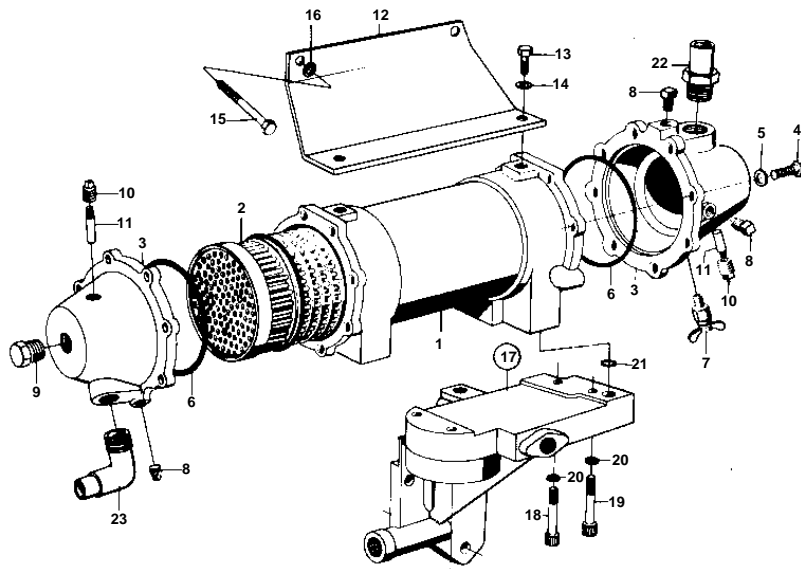

MD120A, TMD120A

2887

MD120A,TMD120A

REF	PART NO.	QTY	DESCRIPTION	NOTES
	824229	1	Oil cooler	
1	824191	1	· Housing	
2	813885	1	· Insert	
3	820770	2	· End cover	
4	940094	16	· Screw	
5	941906	16	· Spring washer	
6	925027	2	· O-ring	
7	807036	1	· Tap	EARLY TYPE
	82744	1	· Tap	LATE TYPE
8	180759	9	· Plug	
9	192134	2	· Plug	
10	800475	2	· Plug	
11	800476	2	· Zinc electrode	
12	822627	1	Bracket	D70B MO43034/XXXXX-
13	940100	2	Screw	D70B MO43034/XXXXX-
14	941906	2	Spring washer	D70B MO43034/XXXXX-
15	955530	2	Screw	D70B MO43034/XXXXX-
16	941907	2	Spring washer	D70B MO43034/XXXXX-
17	824187	1	Bracket	SEE GROUP 2A
	824199	1	Shift valve, BRACKET WITH SHIFTING VALVE	SEE GROUP 2A
18	956571	3	Screw	SEE GROUP 2A
19	956572	1	Screw	SEE GROUP 2A
20	11992	4	Gasket	SEE GROUP 2A
21	960168	1	O-ring	SEE GROUP 2A
22	942315	1	Hose attachment	ALT
	898683	1	Hose attachment	ALT
23	898683	1	Hose attachment	