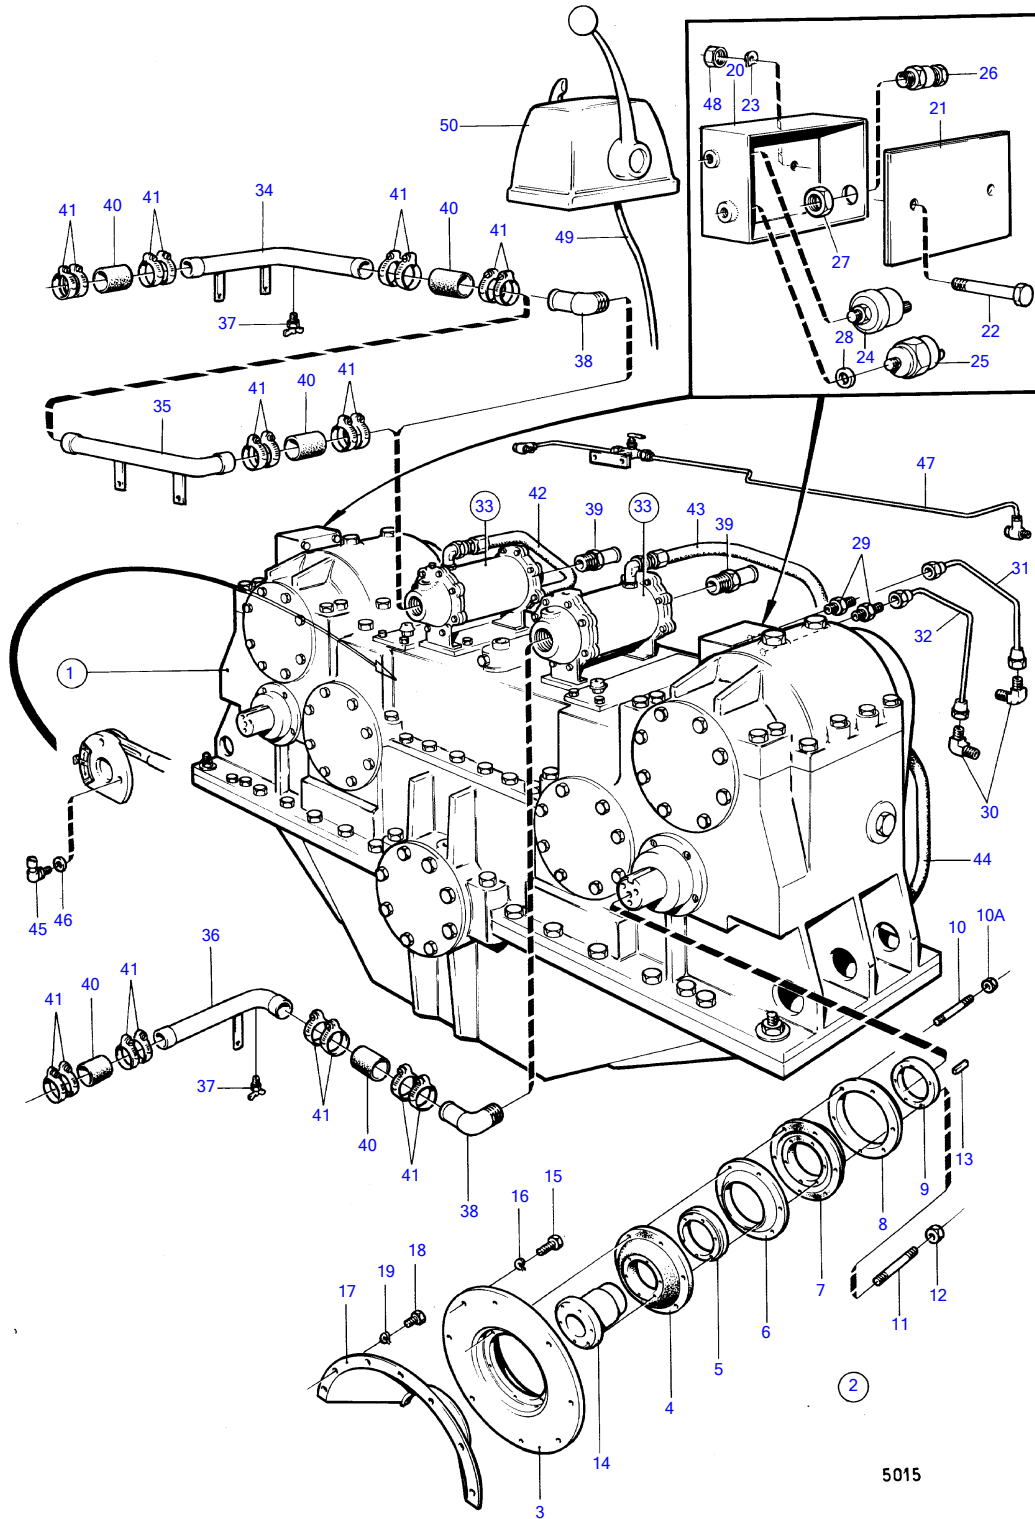

MD120A

MD120A

REF	PART NO.	QTY	DESCRIPTION	SEE SEC.	NOTES
1		1	twin reverse gear		Ratio 5:1
		1	twin reverse gear		Ratio 3,2:1
			• components		
2	(842776)	2	Clutch		Obsolete part
3		2	• fixing plate		
4	(843614)	1	• Rubber element		Obsolete part
5	(843622)	2	• Intermediate ring		Obsolete part
6	(843621)	2	• Intermediate ring		Obsolete part
7	(843614)	1	• Rubber element		Obsolete part
8	(843618)	2	• Support ring		Obsolete part
9	(843615)	2	• Support ring		Obsolete part
10	(843616)	16	• Stud		Obsolete part
10A	955783	16	• Hexagon nut		(843617)
11	843619	12	• Stud		
12	955782	12	• Hexagon nut		(843620)
13	(843623)	2	• Key		Obsolete part
14		2	• hub		
15	955561	16	Hexagon screw		
16	940280	16	Spring washer		
17	(842849)	2	Protecting casing		Obsolete part
18	955548	16	Hexagon screw		
19	941909	16	Spring washer		
20	(843224)	2	Box		Obsolete part
21	843225	2	Cardboard tube		
22	(963205)	4	Hexagon screw		Obsolete part
23	941906	4	Spring washer		
24	837781	2	Oil pressure sensor		
25	(843147)	2	Pressure monitor		Obsolete part
26	881192	2	Grommet		
27	880243	2	Nut		
28	957175	2	Gasket		
29	954335	4	Nipple		
30	954342	4	Elbow nipple		
31	(843244)	2	Tube		Obsolete part
32	(843245)	2	Tube		Obsolete part
33	(837100)	2	Oil cooler		Obsolete part
			•	14618	
	837099	2	Oil cooler		Replaced by 1ea 875673 1ea 851265 1ea 851263 2ea 941807.
			•	14618	
34	(843252)	1	Coolant pipe		Obsolete part
	(843254)	1	Coolant pipe		Replaced by 1ea 875673 1ea 851265 1ea 851263 2ea 941807., Obsolete part
36	(843253)	1	Coolant pipe		Obsolete part
	(843255)	1	Coolant pipe		Replaced by 1ea 875673 1ea 851265 1ea 851263 2ea 941807., Obsolete part
37	949918	2	Shut-off cock		(82745)
38	(898683)	2	Hose attachment		Obsolete part
39	942315	2	Hose nipple		
40	952976	X	Rubber hose		L=110mm
	952980	X	Hose		Replaced by 1ea 875673 1ea 851265 1ea 851263 2ea 941807., L=110mm
41	943477	X	Hose clamp		(951793)
	943480	X	Hose clamp		Replaced by 1ea 875673 1ea 851265 1ea 851263 2ea 941807.
42	(844070)	2	Hose		Obsolete part
43	(844069)	2	Hose		Obsolete part
44	(844068)	2	Hose		Obsolete part
45	842782	2	Ball joint		
46	955892	2	Washer		
47	(843227)	1	Start device		Obsolete part
48	955781	4	Hexagon nut		
49			control cable		See group 9
50	(842781)		Control		Obsolete part