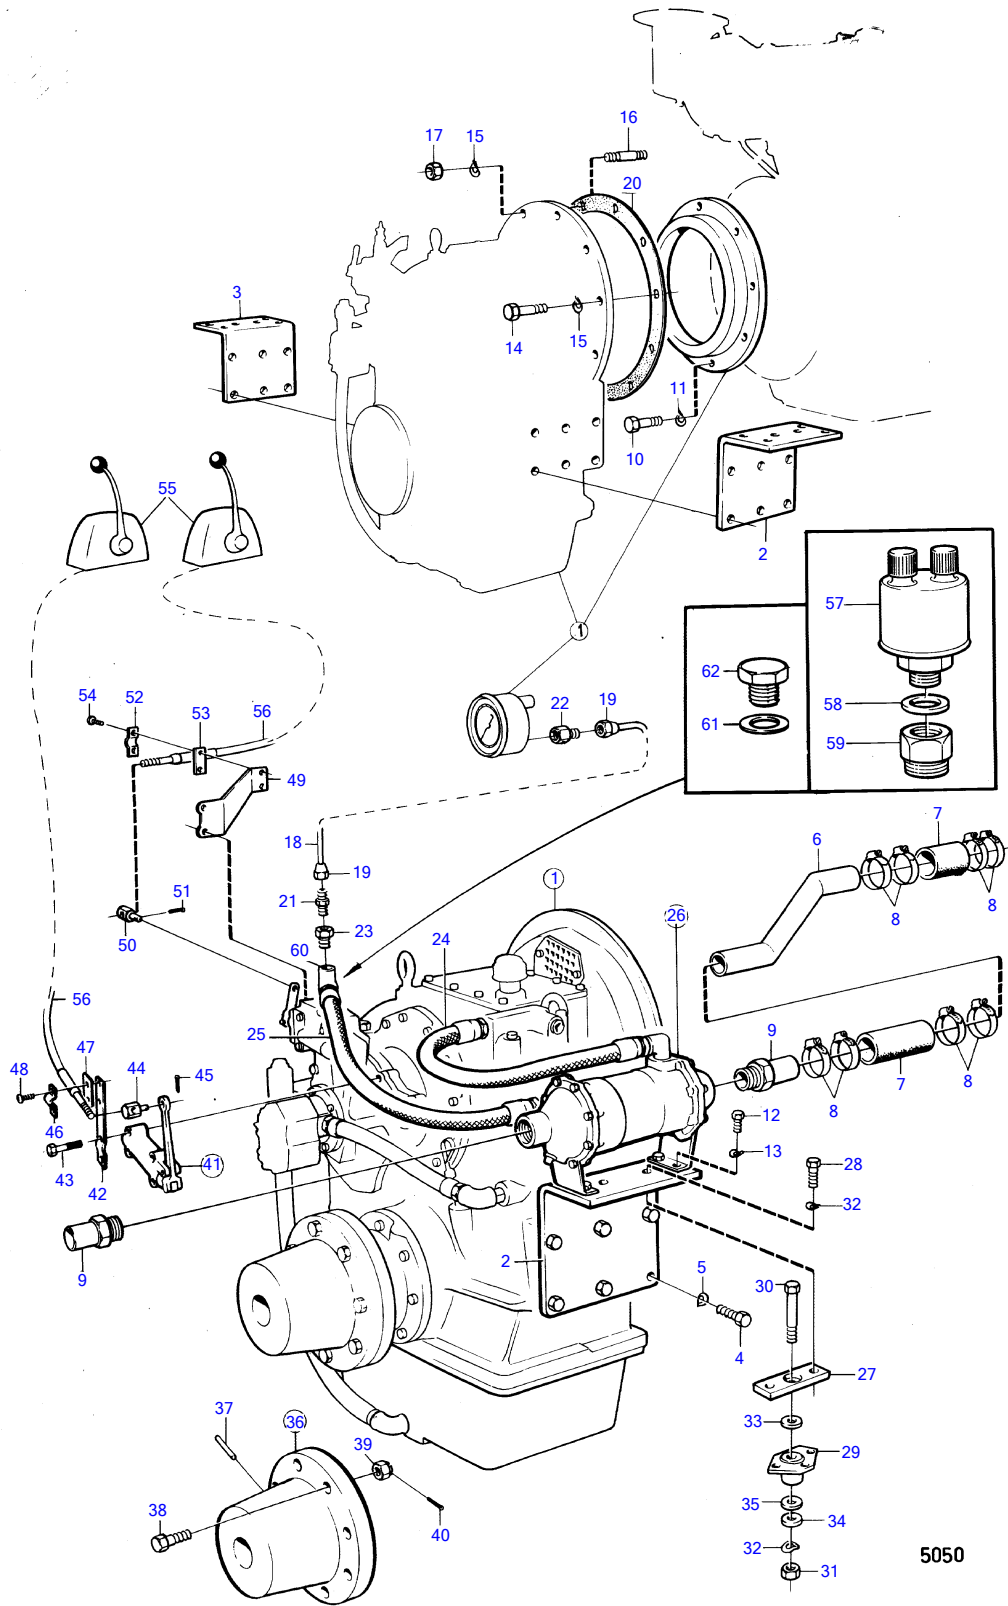

TAMD120B

TAMD120B

REF	PART NO.	QTY	DESCRIPTION	NOTES
1		1	rev. gear, ratio 1,5:1	MG514 MO-XXXX/39898
		1	rev. gear, ratio 2:1	MG514 MO-XXXX/39898
		1	rev. gear, ratio 3,5:1	MG514 MO-XXXX/39898
		1	rev. gear, ratio 6:1	MG514 MO-XXXX/39898
2	(824311)	1	Bracket	Obsolete part
	(837088)	1	Bracket	Replaced by bracket 852568 + 4ea screw 950161 + 4ea plate 955826., Obsolete part
3	(836123)	1	Bracket	Obsolete part
	(837068)	1	Bracket	Replaced by bracket 852568 + 4ea screw 950161 + 4ea plate 955826., Obsolete part
4	(955601)	12	Hexagon screw	Obsolete part
5	941914	12	Spring washer	Obsolete part
6	(844762)	1	Coolant pipe	See group 2B, Obsolete part
7	943372	X	Rubber hose	L=190mm see group 2B
8	943480	4	Hose clamp	See group 2B
10	955561	8	Hexagon screw	
11	940280	8	Spring washer	
12	940098	4	Hexagon screw	
13	942336	4	Spring washer	
14	940134	10	Hexagon screw	
15	941909	12	Spring washer	
16	(953290)	2	Stud	Obsolete part
17	940157	2	Hexagon nut	
20	800314	1	Gasket	
24	824487	1	Oil hose	
25	836476	1	Hose	
26	837099	1	Oil cooler	
27	(824374)	2	Intermediate plate	Obsolete part
28	955589	4	Hexagon screw	
29	836961	2	Rubber cushion	
30	959827	2	Hexagon screw	
31	955829	2	Hexagon nut	
32	941912	6	Spring washer	
33	836325	2	Washer	
34	836962	2	Stop washer	
35	836963	2	Rubber washer	
36	837093	1	Clutch flange	Spec 867001,-002,-140,-141., 1" hole for propeller shaft.
37	(907661)	2	Taper pin	Obsolete part
38	(955772)	8	Screw	Obsolete part
39	(955889)	8	Castle nut	Obsolete part
40	907881	8	Split pin	(907877)
41	(836141)	1	Valve	Twin Disc XA 6575 B, Obsolete part
42	(836139)	1	Bracket	Obsolete part
43	955538	2	Hexagon screw	
44	814082	1	Cube	
45	907824	1	Split pin	
46	21471054	1	Bracket	
47	819068	1	Washer	
48	950021	2	Cross recessed screw	
49	(836117)	1	Bracket	Obsolete part
50	(813674)	1	Cube	Obsolete part
51	907824	1	Split pin	
52	21471054	1	Bracket	
53	819068	1	Washer	
54	950021	2	Cross recessed screw	
57	837781	1	Oil pressure sensor	See group 3
58	957181	1	Gasket	See group 3
59	(843706)	1	Nipple	Obsolete part
60	(844795)	1	Elbow nipple	Obsolete part
61	947624	1	Gasket	
62	960632	1	Plug	