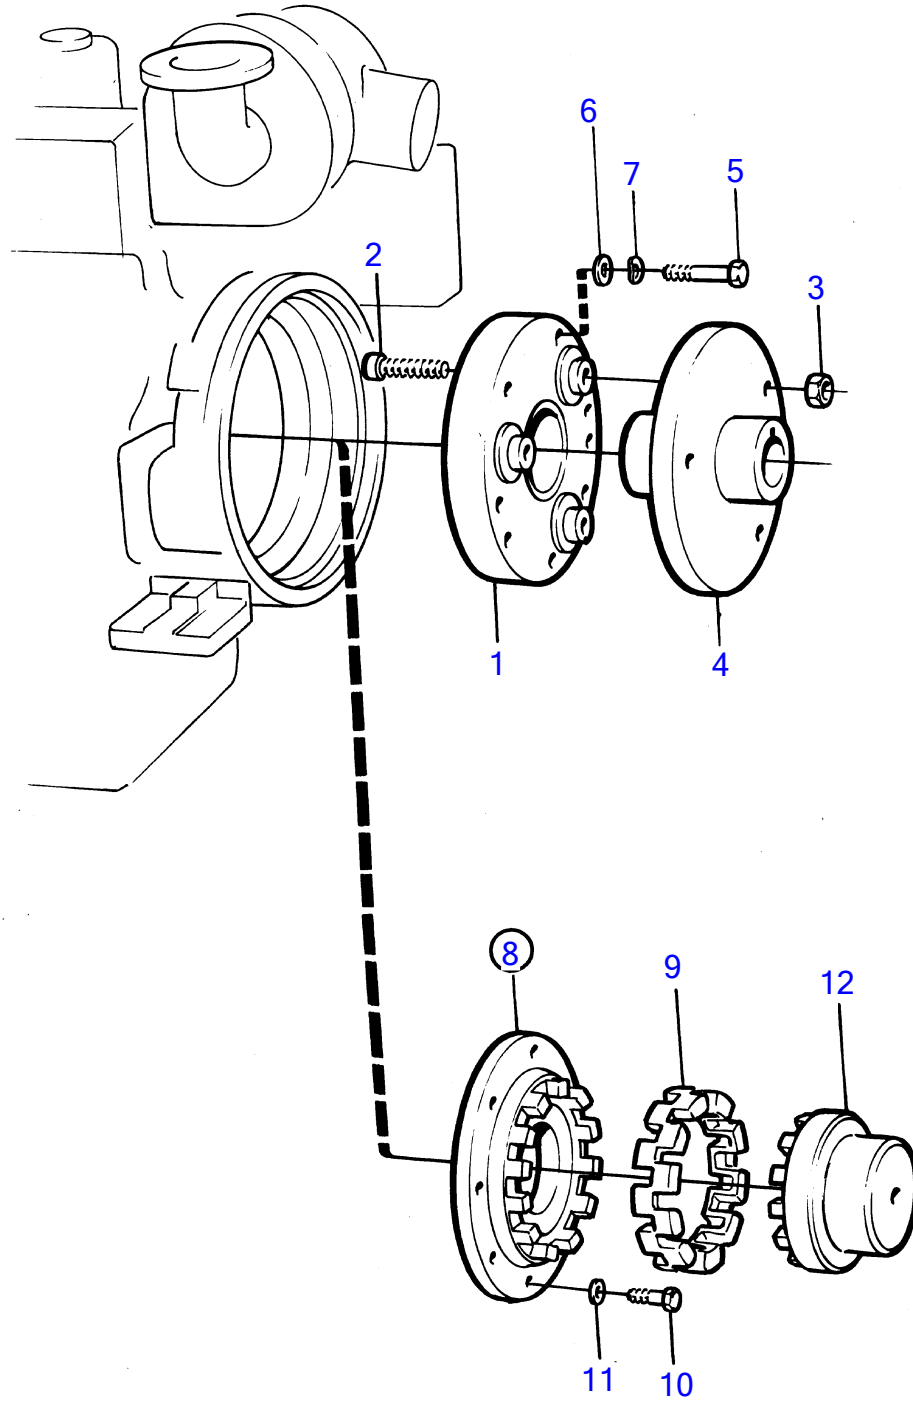

MD120A, TMD120A, TAMD120A

5863

MD120A, TMD120A, TAMD120A

REF	PART NO.	QTY	DESCRIPTION	NOTES
1	(823358)	1	Clutch	Included only in 851501., Obsolete part
2	(824471)	3	Screw	Included only in 851501., Early type, Obsolete part
3	(824472)	3	Lock nut	Included only in 851501., Early type, Obsolete part
4	(823382)	1	Clutch half	For transport., Included only in 851501., l.d=38mm early type, Obsolete part
5	955541	6	Hexagon screw	Included only in 851501., Early type
6	942336	6	Spring washer	Included only in 851501., Early type
7	940097	6	Washer	Included only in 851501., Early type
8		1	coupling flange	Late type
	845622	1	• Clutch flange	Late type
9	845621	1	• Rubber element	Late type
10	960691	8	Hexagon screw	Late type
11	840210	8	Washer	Late type
12	845620	1	Clutch half	For transport., l.d=48mm late type