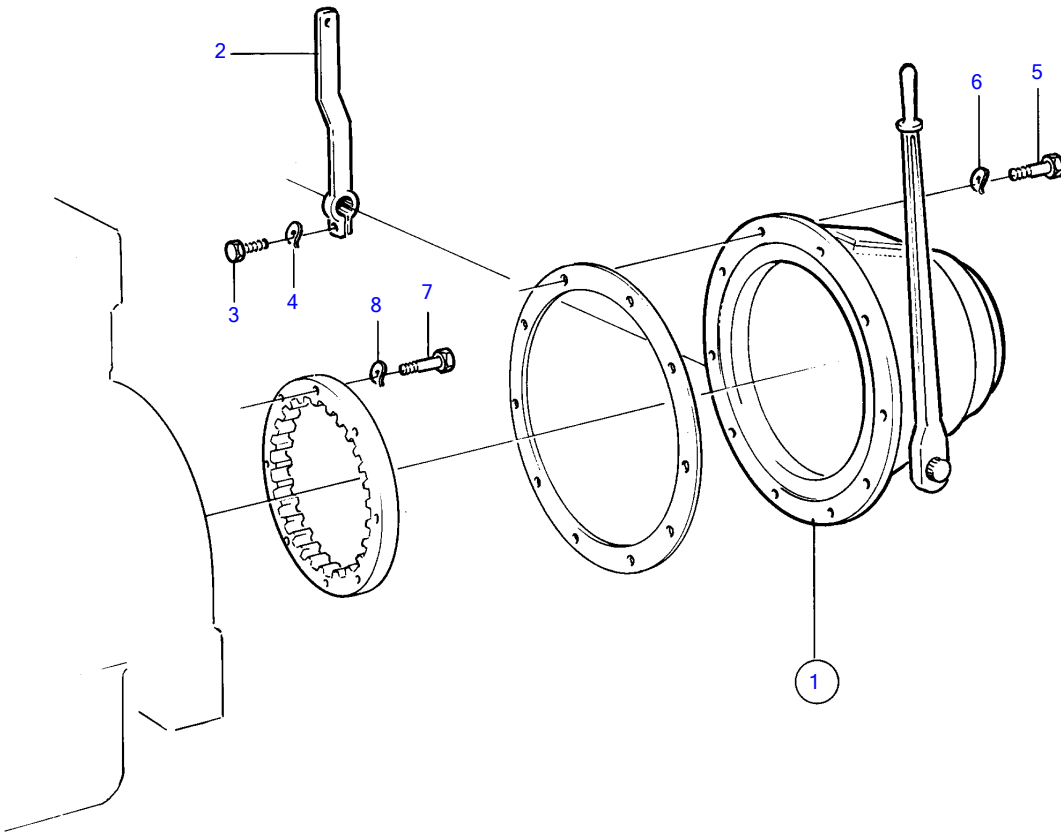

TMD120B

6520

TMD120B

| REF | PART NO. | QTY | DESCRIPTION            | NOTES                          |
|-----|----------|-----|------------------------|--------------------------------|
| 1   |          | 1   |                        | Borg & beck 214                |
|     |          |     | • components not spec. |                                |
|     | (846730) | 1   | Clutch                 | Borg & beck 314, Obsolete part |
|     |          |     | • components           | See group 4D                   |
| 2   | (31143)  | 1   | Lever                  | Obsolete part                  |
| 3   | (959644) | 1   | Hexagon screw          | Obsolete part                  |
| 4   | 941908   | 1   | Spring washer          |                                |
| 5   | 940160   | 12  | Hexagon screw          |                                |
| 6   | 941909   | 12  | Spring washer          |                                |
| 7   | 955562   | 8   | Hexagon screw          |                                |
| 8   | 940280   | 8   | Spring washer          |                                |