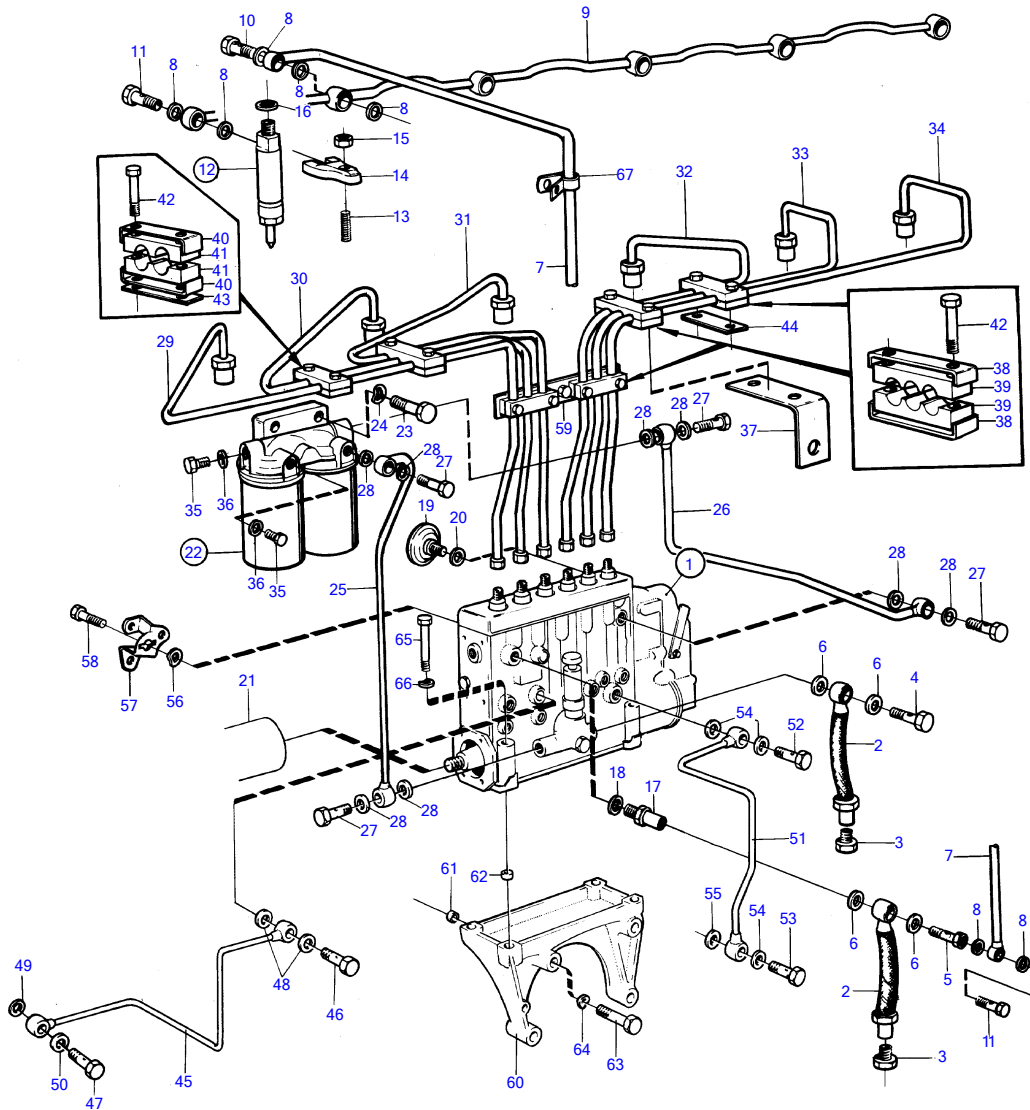

TAMD120B

5415

TAMD120B

REF	PART NO.	QTY	DESCRIPTION	SEE SEC.	NOTES
1	(845369)	1	Fuel pump		Obsolete part
			.	14533	
2	3830312	2	Hose		(837363)
	3830312	2	Hose		(837364)
3	22753	2	Nipple		
4	25167	1	Hollow screw		
5	16496	1	Hollow screw		
6	957178	4	Gasket		
7	844543	1	Leak-off line		
8	946729	15	Gasket		
9	822564	1	Leak-off line		
10	966834	1	Hollow screw		(74034)
11	74033	6	Hollow screw		MO80263/XXXXX-89183/XXXXX.
12	468748	6	Injector		
	3803245	6	Injector, exch		
			.	14539	
13	470560	6	Stud		
14	469797	6	Yoke		(468921)
15	961992	6	Hexagon nut		
16	948965	6	Sealing ring		
17	35096	1	Overflow valve		
18	18671	1	Gasket		
19	466398	1	Pressure equalizer		
20	18671	1	Gasket		
21			fuel injection pump	14528	
22	241672	1	Filter housing		Replaced by 77989.
			.	14519	
	471172	1	Filter housing		
			.	14520	
23	940162	2	Hexagon screw		
24	942336	2	Spring washer		
25	845437	1	Fuel pipe		
26	822591	1	Fuel pipe		
27	25167	4	Hollow screw		
28	957178	8	Gasket		
29	844551	1	Delivery pipe		Replaced by delivery pipe kit 3875228
30	844552	1	Delivery pipe		Replaced by delivery pipe kit 3875228
31	844553	1	Delivery pipe		Replaced by delivery pipe kit 3875228
32	844554	1	Delivery pipe		Replaced by delivery pipe kit 3875228
33	844555	1	Delivery pipe		Replaced by delivery pipe kit 3875228
34	844556	1	Delivery pipe		Replaced by delivery pipe kit 3875228
35	960630	3	Plug		
36	957178	3	Gasket		
37	844659	2	Attaching plate		See group 2B
38	414346	10	Attaching clamp		
39	414347	10	Attaching clamp		
40	414344	2	Attaching clamp		
41	414345	2	Attaching clamp		
42	969408	12	6 point socket screw		(955247)
43	414736	1	Nut plate		
44	414735	1	Nut plate		
45	423393	1	Pressure oil line		
46	48634	1	Hollow screw		
47	837709	1	Hollow screw		See group 2B
48	957173	2	Gasket		
49	18666	1	Gasket		
50	11994	1	Gasket		
51	422246	1	Return pipe		
52	25167	1	Hollow screw		
53	954394	1	Hollow screw		
54	18671	3	Gasket		
55	11998	1	Gasket		