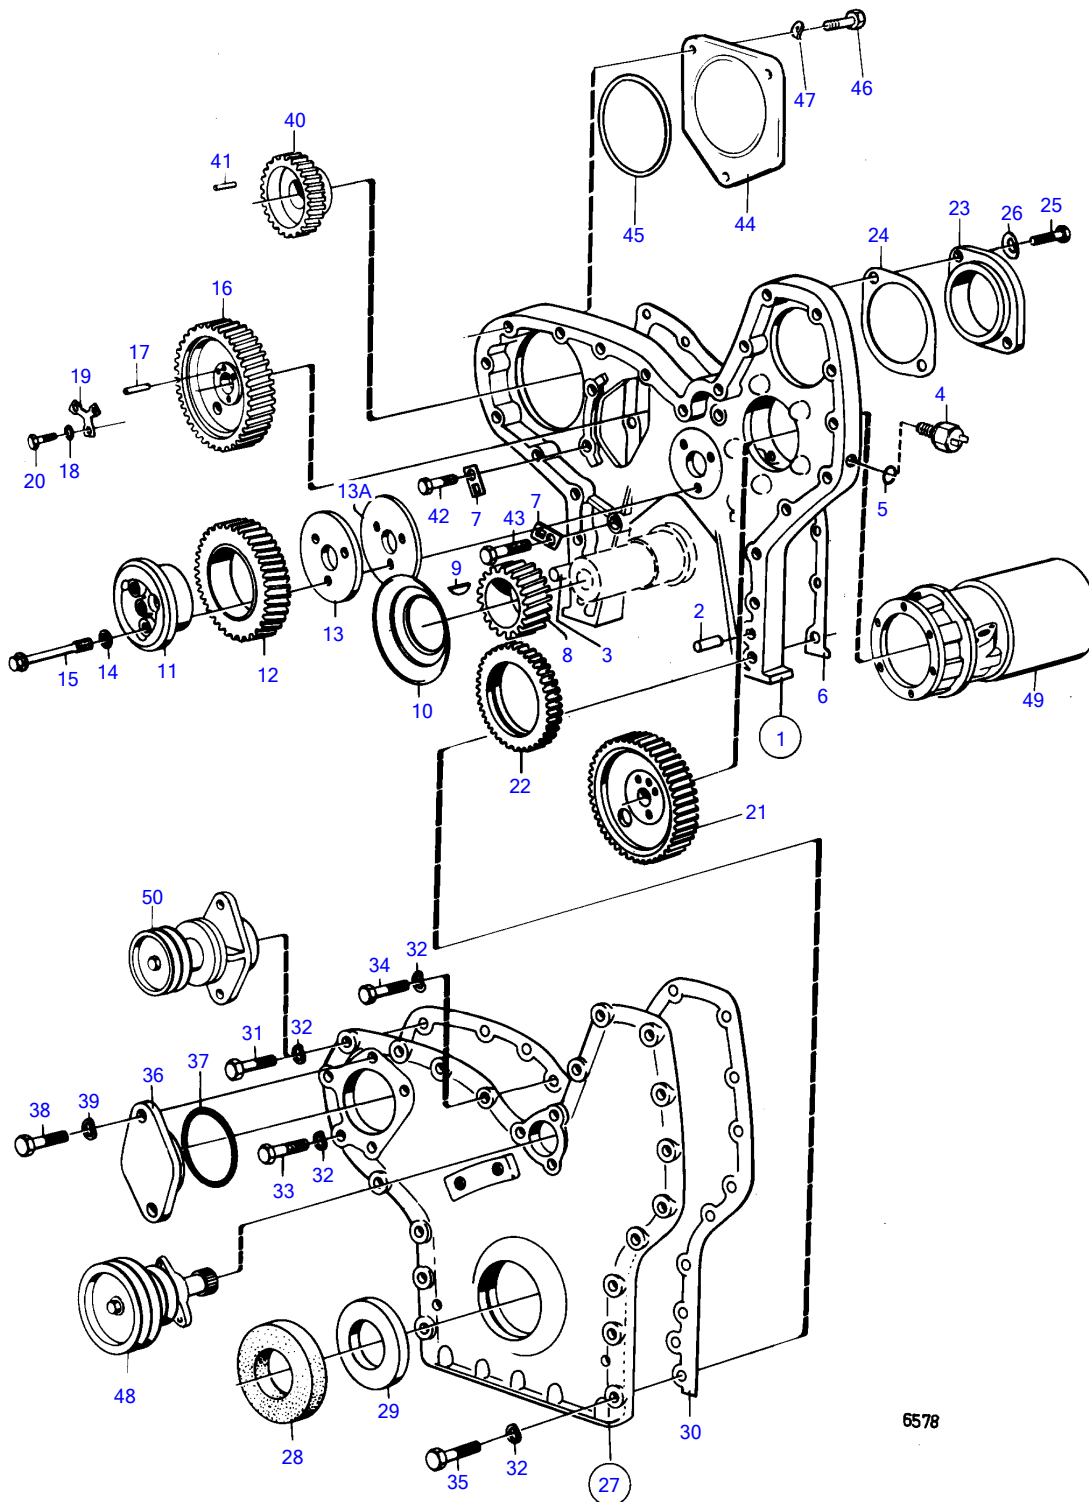

TMD120B

6578

TMD120B

REF	PART NO.	QTY	DESCRIPTION	SEE SEC.	NOTES
1	422622	1	Timing gear casing		
2	941510	1	• Pin		
3	941511	1	• Pin		
4	354671	1	Tachometer sensor		See group 3
5	925059	1	O-ring		
6	468557	1	Gasket		
7	(941572)	5	Tab washer		Obsolete part
8	423080	1	Gear	14475	
			Bulletin 45-01	45-01-EN	Timing Gears, 71, 100, 121
9	422253	1	Woodruff key	14475	
10	423177	1	Oil deflector	14475	
11	467463	1	Bearing spindle		
12	467461	1	Idler gear		
			Bulletin 45-01	45-01-EN	Timing Gears, 71, 100, 121
13	467529	1	Thrust washer		
13A	467528	1	Bearing shield		
14	942180	3	Disc spring		
15	468738	3	Screw		
16	423079	1	Gear	14477	
			Bulletin 45-01	45-01-EN	Timing Gears, 71, 100, 121
17	950588	1	Pin		
18	467055	3	Washer		
19	467052	1	Lock washer		
20	940128	3	Hexagon screw		
21	423079	1	Gear		See group 2C
			Bulletin 45-01	45-01-EN	Timing Gears, 71, 100, 121
22	422047	1	Gear	14485	
23	420183	1	Cover		
24	820751	1	Gasket		
25	940115	2	Hexagon screw		
26	942336	2	Spring washer		
27	823637	1	Cover		
28	941666	1	• Sealing ring		
29	837851	1	• Sealing ring		
30	422626	1	Gasket		
31	940162	10	Hexagon screw		
32	942336	20	Spring washer		
33	955538	2	Hexagon screw		
34	955541	2	Hexagon screw		
35	955544	6	Hexagon screw		
36	420183	1	Cover		
37	420213	1	Seal		
38	940115	2	Hexagon screw		
39	942336	2	Spring washer		
40	820957	1	Gear		For BB115 with Volvo Penta reduction reverse gear., See group2B
41	950564	1	• Pin		
42	941939	4	Screw		
43	955537	1	Hexagon screw		
44	420178	1	Cover		
45	413619	1	Gasket		
46	955576	3	Hexagon screw		
47	941911	3	Spring washer		
48		1	circulation pump		See group 2B
49		1	fuel injection pump		See group 2C
50		1	extra drive take off		See group 9