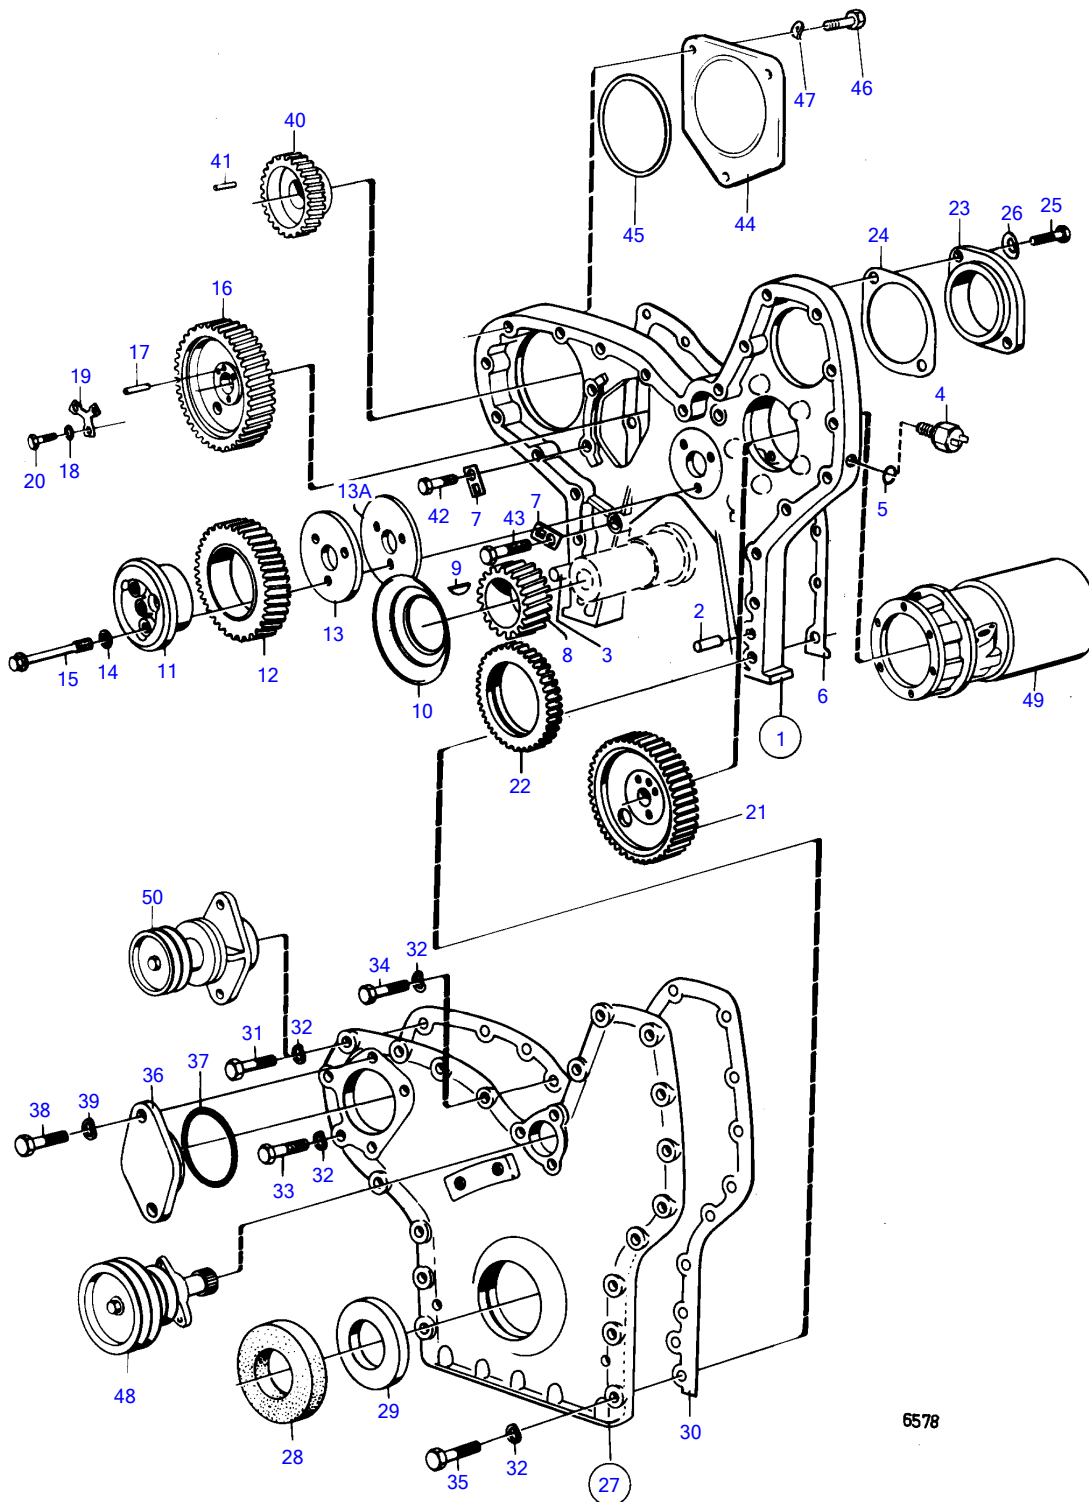

TMD120B

6578

## TMD120B

REF	PART NO.	QTY	DESCRIPTION	SEE SEC.	NOTES
1	422622	1	Timing gear casing		
2	941510	1	• Pin		
3	941511	1	• Pin		
4	354671	1	Tachometer sensor		See group 3
5	925059	1	O-ring		
6	468557	1	Gasket		
7	(941572)	5	Tab washer		Obsolete part
8	423080	1	Gear	14475	
			Bulletin 45-01	45-01-EN	Timing Gears, 71, 100, 121
9	422253	1	Woodruff key	14475	
10	423177	1	Oil deflector	14475	
11	467463	1	Bearing spindle		
12	467461	1	Idler gear		
			Bulletin 45-01	45-01-EN	Timing Gears, 71, 100, 121
13	467529	1	Thrust washer		
13A	467528	1	Bearing shield		
14	942180	3	Disc spring		
15	468738	3	Screw		
16	423079	1	Gear	14477	
			Bulletin 45-01	45-01-EN	Timing Gears, 71, 100, 121
17	950588	1	Pin		
18	467055	3	Washer		
19	467052	1	Lock washer		
20	940128	3	Hexagon screw		
21	423079	1	Gear		See group 2C
			Bulletin 45-01	45-01-EN	Timing Gears, 71, 100, 121
22	422047	1	Gear	14485	
23	420183	1	Cover		
24	820751	1	Gasket		
25	940115	2	Hexagon screw		
26	942336	2	Spring washer		
27	823637	1	Cover		
28	941666	1	• Sealing ring		
29	837851	1	• Sealing ring		
30	422626	1	Gasket		
31	940162	10	Hexagon screw		
32	942336	20	Spring washer		
33	955538	2	Hexagon screw		
34	955541	2	Hexagon screw		
35	955544	6	Hexagon screw		
36	420183	1	Cover		
37	420213	1	Seal		
38	940115	2	Hexagon screw		
39	942336	2	Spring washer		
40	820957	1	Gear		For BB115 with Volvo Penta reduction reverse gear., See group2B
41	950564	1	• Pin		
42	941939	4	Screw		
43	955537	1	Hexagon screw		
44	420178	1	Cover		
45	413619	1	Gasket		
46	955576	3	Hexagon screw		
47	941911	3	Spring washer		
48		1	circulation pump		See group 2B
49		1	fuel injection pump		See group 2C
50		1	extra drive take off		See group 9