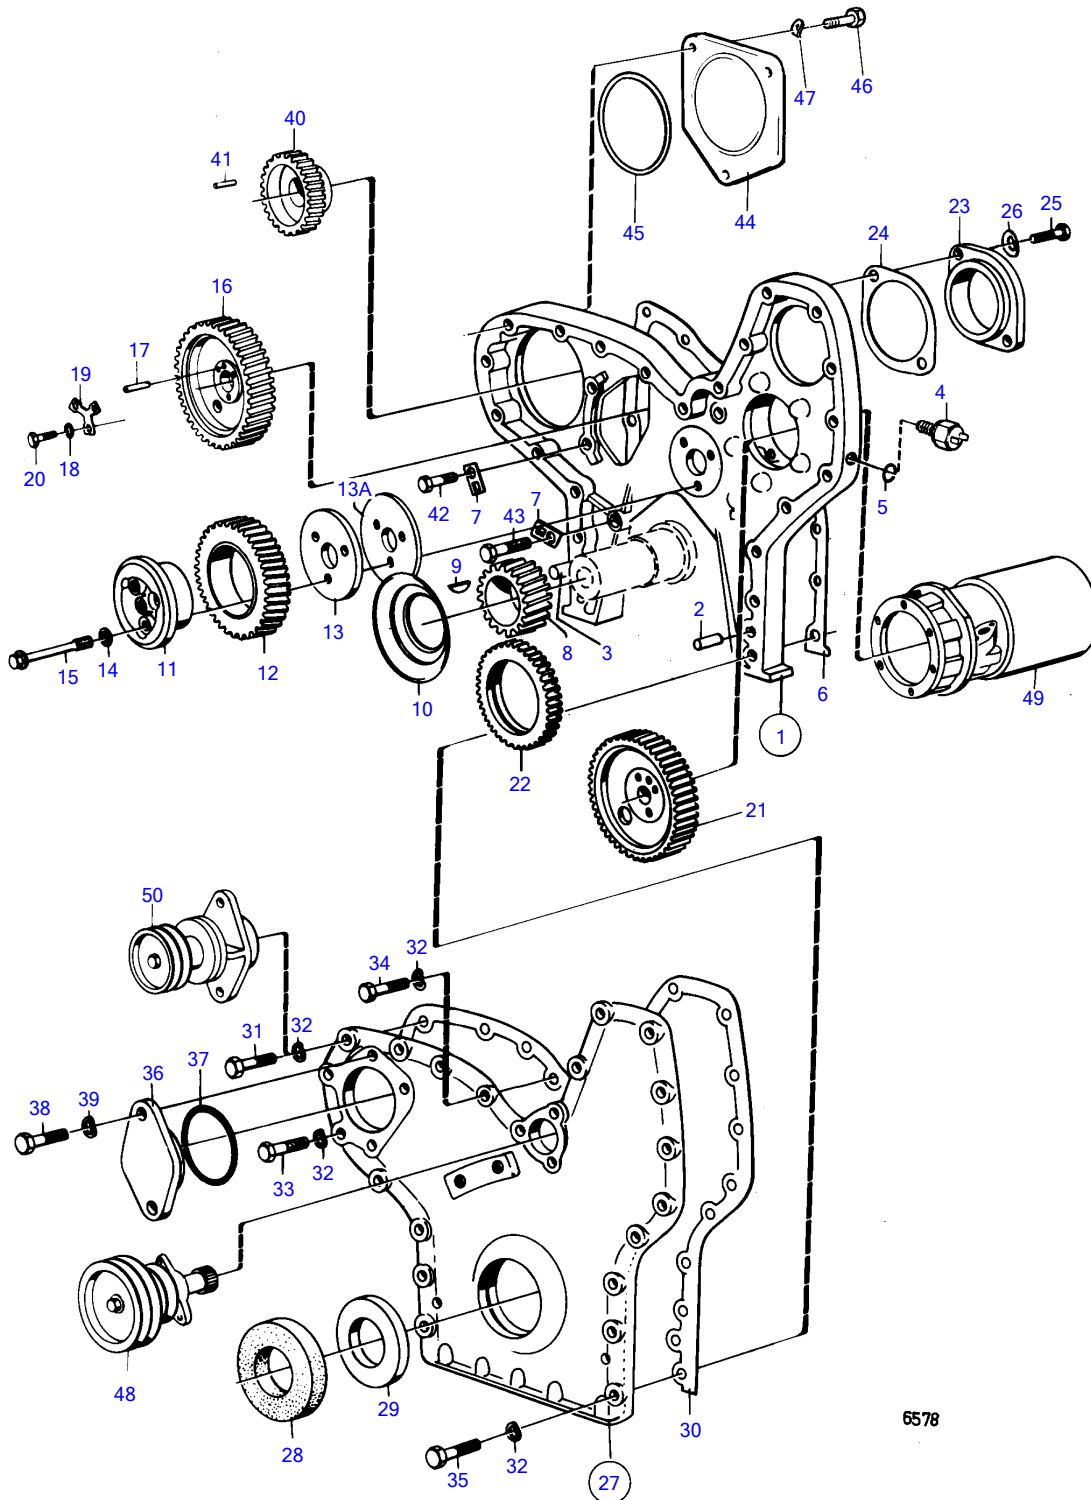

TMD120B

6578

TMD120B

REF	PART NO.	QTY	DESCRIPTION	SEE SEC.	NOTES
1	422622	1	Timing gear casing		
2	941510	1	• Pin		
3	941511	1	• Pin		
4	354671	1	Tachometer sensor		See group 3
5	925059	1	O-ring		
6	468557	1	Gasket		
7	(941572)	5	Tab washer		Obsolete part
8	423080	1	Gear	14475	
			Bulletin 45-01	45-01-EN	Timing Gears, 71, 100, 121
9	422253	1	Woodruff key	14475	
10	423177	1	Oil deflector	14475	
11	467463	1	Bearing spindle		
12	467461	1	Idler gear		
			Bulletin 45-01	45-01-EN	Timing Gears, 71, 100, 121
13	467529	1	Thrust washer		
13A	467528	1	Bearing shield		
14	942180	3	Disc spring		
15	468738	3	Screw		
16	423079	1	Gear	14477	
			Bulletin 45-01	45-01-EN	Timing Gears, 71, 100, 121
17	950588	1	Pin		
18	467055	3	Washer		
19	467052	1	Lock washer		
20	940128	3	Hexagon screw		
21	423079	1	Gear		See group 2C
			Bulletin 45-01	45-01-EN	Timing Gears, 71, 100, 121
22	422047	1	Gear	14485	
23	420183	1	Cover		
24	820751	1	Gasket		
25	940115	2	Hexagon screw		
26	942336	2	Spring washer		
27	823637	1	Cover		
28	941666	1	• Sealing ring		
29	837851	1	• Sealing ring		
30	422626	1	Gasket		
31	940162	10	Hexagon screw		
32	942336	20	Spring washer		
33	955538	2	Hexagon screw		
34	955541	2	Hexagon screw		
35	955544	6	Hexagon screw		
36	420183	1	Cover		
37	420213	1	Seal		
38	940115	2	Hexagon screw		
39	942336	2	Spring washer		
40	820957	1	Gear		For BB115 with Volvo Penta reduction reverse gear., See group2B
41	950564	1	• Pin		
42	941939	4	Screw		
43	955537	1	Hexagon screw		
44	420178	1	Cover		
45	413619	1	Gasket		
46	955576	3	Hexagon screw		
47	941911	3	Spring washer		
48		1	circulation pump		See group 2B
49		1	fuel injection pump		See group 2C
50		1	extra drive take off		See group 9