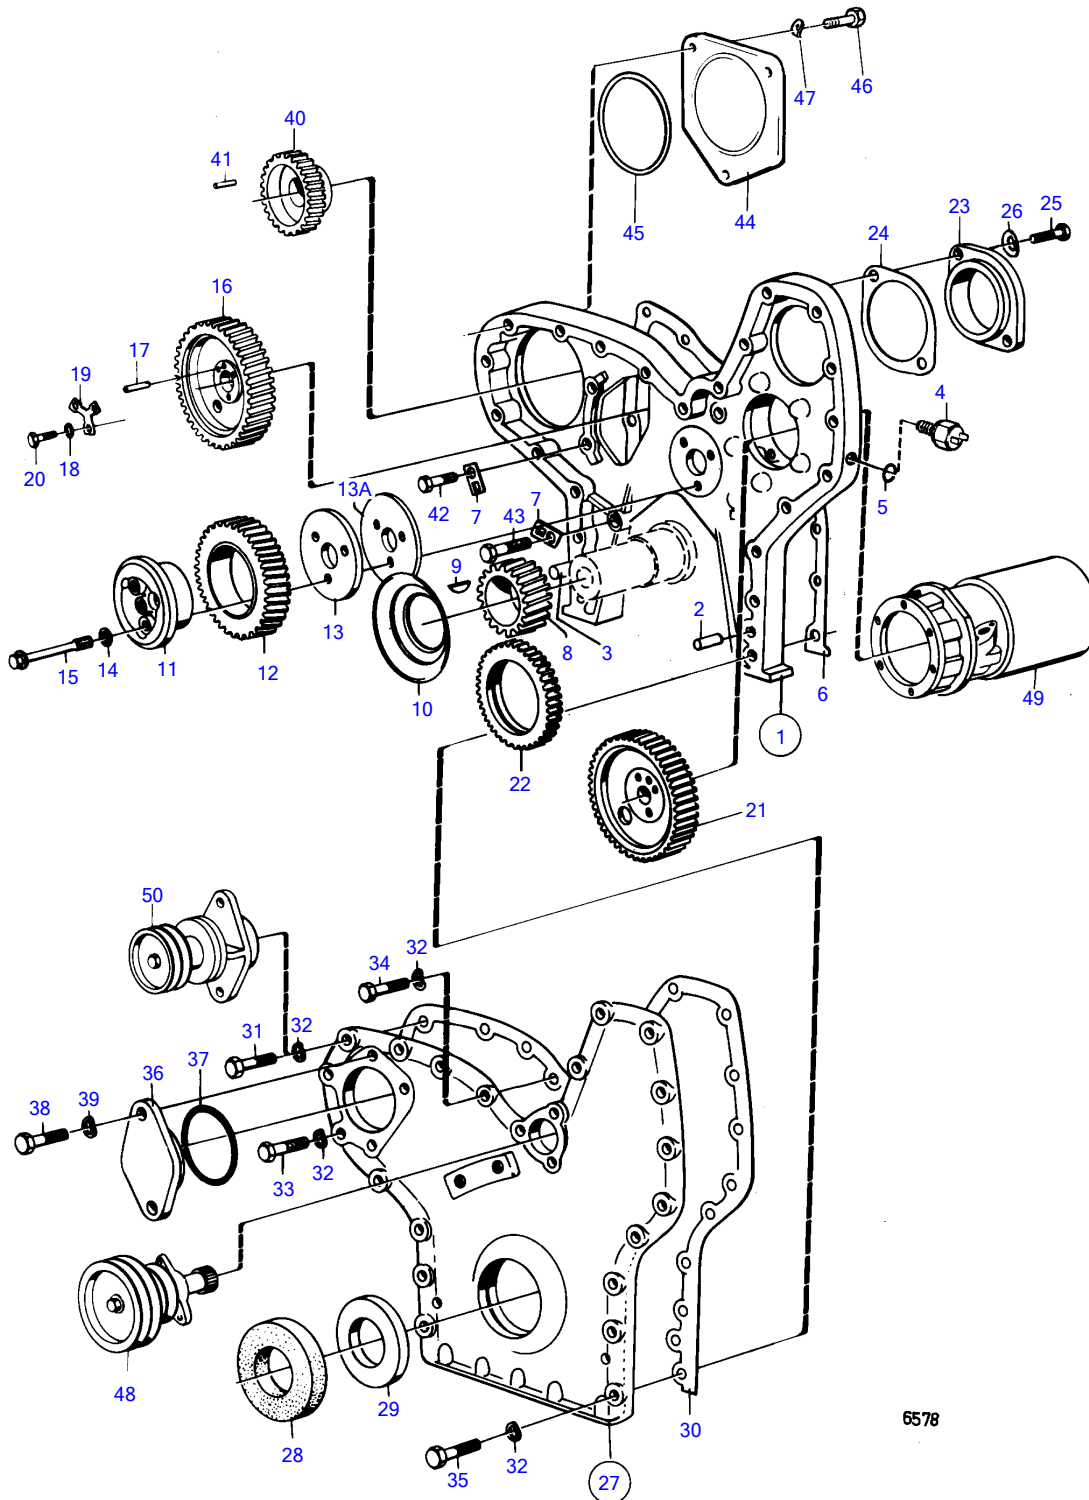

TMD120B

6578

## TMD120B

REF	PART NO.	QTY	DESCRIPTION	SEE SEC.	NOTES
1	422622	1	Timing gear casing		
2	941510	1	• Pin		
3	941511	1	• Pin		
4	354671	1	Tachometer sensor		See group 3
5	925059	1	O-ring		
6	468557	1	Gasket		
7	(941572)	5	Tab washer		Obsolete part
8	423080	1	Gear	14475	
			Bulletin 45-01	45-01-EN	Timing Gears, 71, 100, 121
9	422253	1	Woodruff key	14475	
10	423177	1	Oil deflector	14475	
11	467463	1	Bearing spindle		
12	467461	1	Idler gear		
			Bulletin 45-01	45-01-EN	Timing Gears, 71, 100, 121
13	467529	1	Thrust washer		
13A	467528	1	Bearing shield		
14	942180	3	Disc spring		
15	468738	3	Screw		
16	423079	1	Gear	14477	
			Bulletin 45-01	45-01-EN	Timing Gears, 71, 100, 121
17	950588	1	Pin		
18	467055	3	Washer		
19	467052	1	Lock washer		
20	940128	3	Hexagon screw		
21	423079	1	Gear		See group 2C
			Bulletin 45-01	45-01-EN	Timing Gears, 71, 100, 121
22	422047	1	Gear	14485	
23	420183	1	Cover		
24	820751	1	Gasket		
25	940115	2	Hexagon screw		
26	942336	2	Spring washer		
27	823637	1	Cover		
28	941666	1	• Sealing ring		
29	837851	1	• Sealing ring		
30	422626	1	Gasket		
31	940162	10	Hexagon screw		
32	942336	20	Spring washer		
33	955538	2	Hexagon screw		
34	955541	2	Hexagon screw		
35	955544	6	Hexagon screw		
36	420183	1	Cover		
37	420213	1	Seal		
38	940115	2	Hexagon screw		
39	942336	2	Spring washer		
40	820957	1	Gear		For BB115 with Volvo Penta reduction reverse gear., See group2B
41	950564	1	• Pin		
42	941939	4	Screw		
43	955537	1	Hexagon screw		
44	420178	1	Cover		
45	413619	1	Gasket		
46	955576	3	Hexagon screw		
47	941911	3	Spring washer		
48		1	circulation pump		See group 2B
49		1	fuel injection pump		See group 2C
50		1	extra drive take off		See group 9