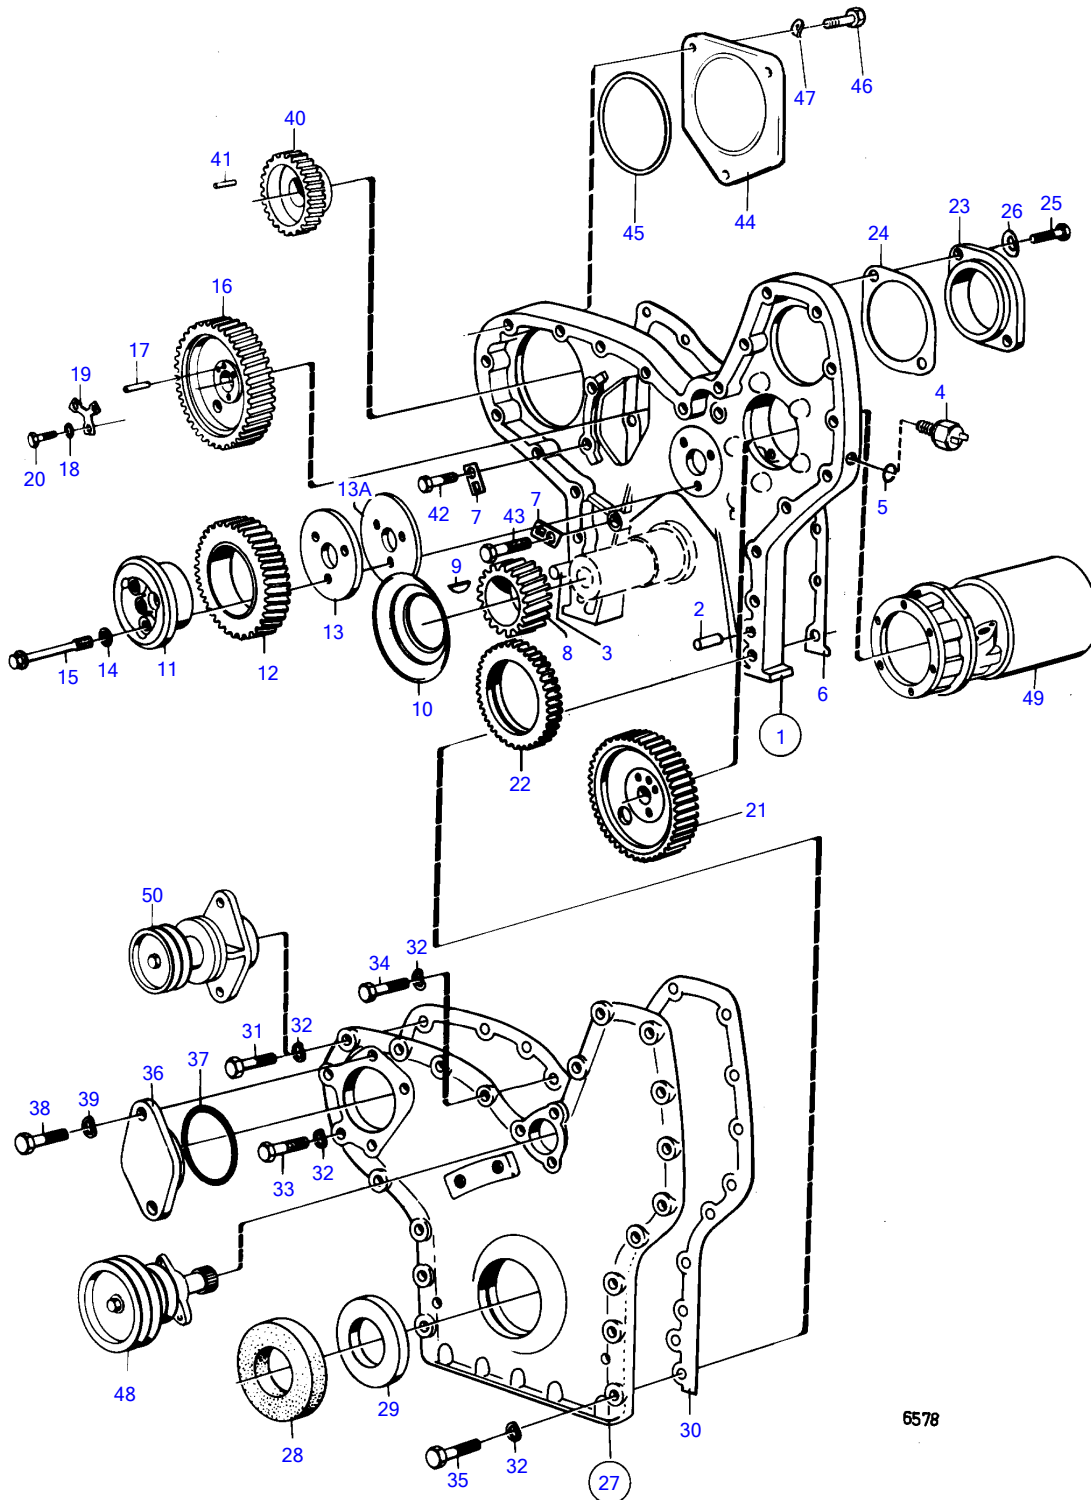

TMD120B

6578

## TMD120B

REF	PART NO.	QTY	DESCRIPTION	SEE SEC.	NOTES
1	422622	1	Timing gear casing		
2	941510	1	• Pin		
3	941511	1	• Pin		
4	354671	1	Tachometer sensor		See group 3
5	925059	1	O-ring		
6	468557	1	Gasket		
7	(941572)	5	Tab washer		Obsolete part
8	423080	1	Gear	14475	
			Bulletin 45-01	45-01-EN	Timing Gears, 71, 100, 121
9	422253	1	Woodruff key	14475	
10	423177	1	Oil deflector	14475	
11	467463	1	Bearing spindle		
12	467461	1	Idler gear		
			Bulletin 45-01	45-01-EN	Timing Gears, 71, 100, 121
13	467529	1	Thrust washer		
13A	467528	1	Bearing shield		
14	942180	3	Disc spring		
15	468738	3	Screw		
16	423079	1	Gear	14477	
			Bulletin 45-01	45-01-EN	Timing Gears, 71, 100, 121
17	950588	1	Pin		
18	467055	3	Washer		
19	467052	1	Lock washer		
20	940128	3	Hexagon screw		
21	423079	1	Gear		See group 2C
			Bulletin 45-01	45-01-EN	Timing Gears, 71, 100, 121
22	422047	1	Gear	14485	
23	420183	1	Cover		
24	820751	1	Gasket		
25	940115	2	Hexagon screw		
26	942336	2	Spring washer		
27	823637	1	Cover		
28	941666	1	• Sealing ring		
29	837851	1	• Sealing ring		
30	422626	1	Gasket		
31	940162	10	Hexagon screw		
32	942336	20	Spring washer		
33	955538	2	Hexagon screw		
34	955541	2	Hexagon screw		
35	955544	6	Hexagon screw		
36	420183	1	Cover		
37	420213	1	Seal		
38	940115	2	Hexagon screw		
39	942336	2	Spring washer		
40	820957	1	Gear		For BB115 with Volvo Penta reduction reverse gear., See group2B
41	950564	1	• Pin		
42	941939	4	Screw		
43	955537	1	Hexagon screw		
44	420178	1	Cover		
45	413619	1	Gasket		
46	955576	3	Hexagon screw		
47	941911	3	Spring washer		
48		1	circulation pump		See group 2B
49		1	fuel injection pump		See group 2C
50		1	extra drive take off		See group 9