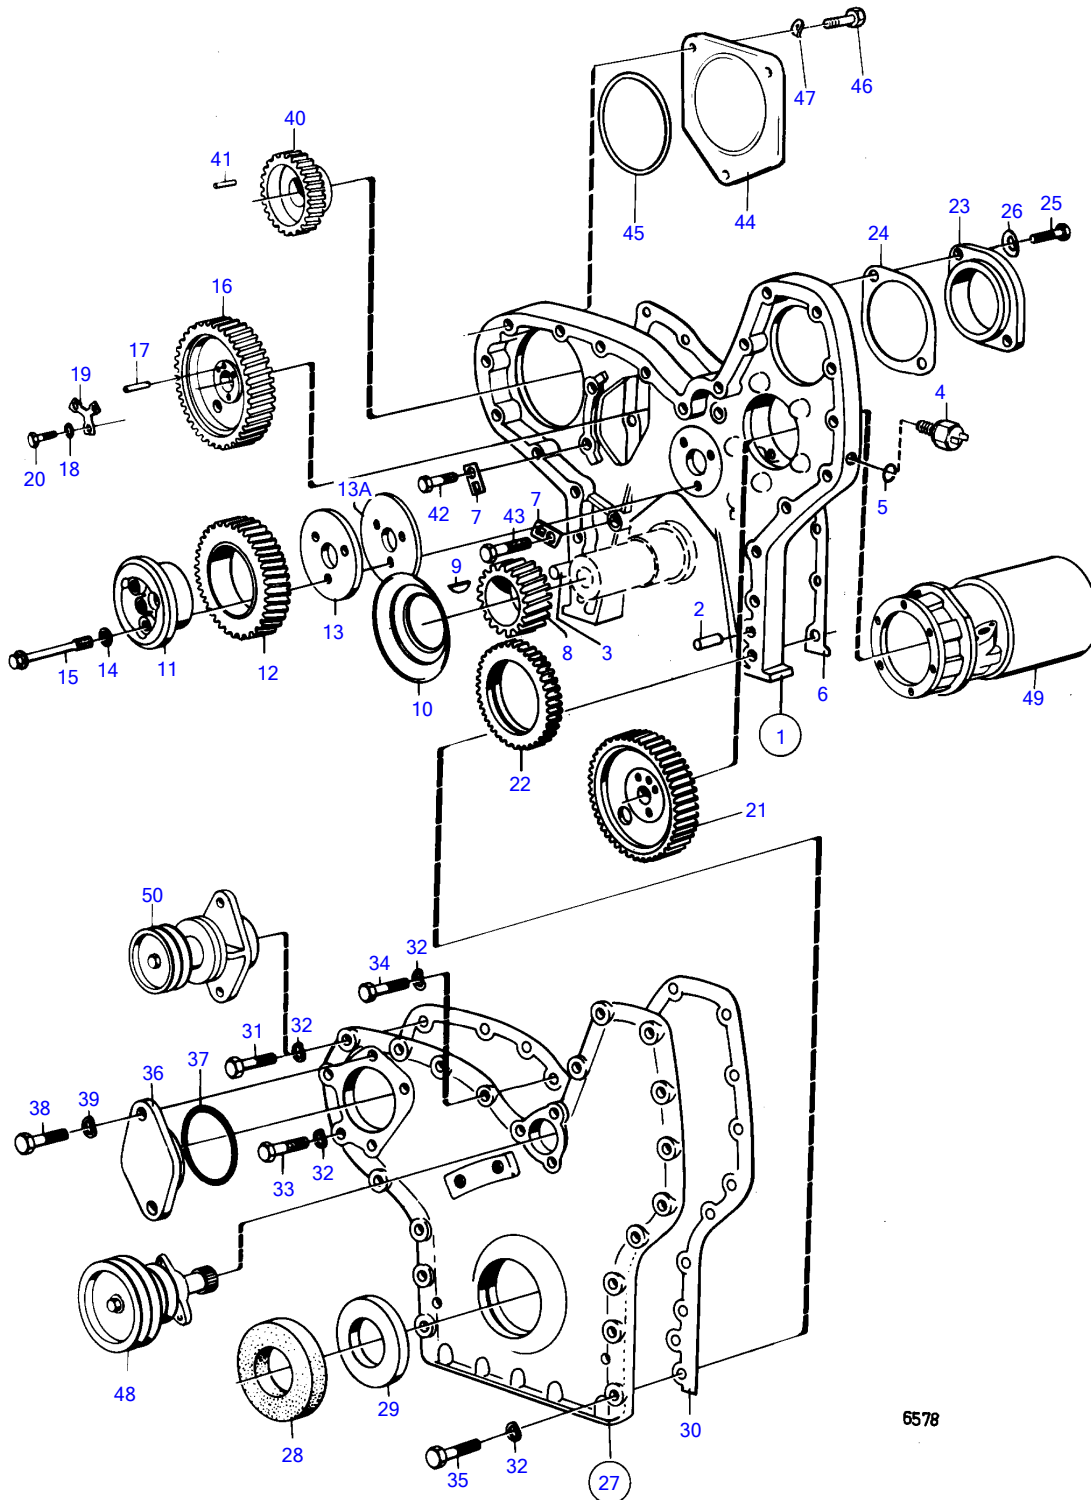

TMD120B

6578

TMD120B

| REF | PART NO. | QTY | DESCRIPTION | SEE SEC. | NOTES |
|-----|----------|-----|----------------------|----------|---|
| 1 | 422622 | 1 | Timing gear casing | | |
| 2 | 941510 | 1 | • Pin | | |
| 3 | 941511 | 1 | • Pin | | |
| 4 | 354671 | 1 | Tachometer sensor | | See group 3 |
| 5 | 925059 | 1 | O-ring | | |
| 6 | 468557 | 1 | Gasket | | |
| 7 | (941572) | 5 | Tab washer | | Obsolete part |
| 8 | 423080 | 1 | Gear | 14475 | |
| | | | Bulletin 45-01 | 45-01-EN | Timing Gears, 71, 100, 121 |
| 9 | 422253 | 1 | Woodruff key | 14475 | |
| 10 | 423177 | 1 | Oil deflector | 14475 | |
| 11 | 467463 | 1 | Bearing spindle | | |
| 12 | 467461 | 1 | Idler gear | | |
| | | | Bulletin 45-01 | 45-01-EN | Timing Gears, 71, 100, 121 |
| 13 | 467529 | 1 | Thrust washer | | |
| 13A | 467528 | 1 | Bearing shield | | |
| 14 | 942180 | 3 | Disc spring | | |
| 15 | 468738 | 3 | Screw | | |
| 16 | 423079 | 1 | Gear | 14477 | |
| | | | Bulletin 45-01 | 45-01-EN | Timing Gears, 71, 100, 121 |
| 17 | 950588 | 1 | Pin | | |
| 18 | 467055 | 3 | Washer | | |
| 19 | 467052 | 1 | Lock washer | | |
| 20 | 940128 | 3 | Hexagon screw | | |
| 21 | 423079 | 1 | Gear | | See group 2C |
| | | | Bulletin 45-01 | 45-01-EN | Timing Gears, 71, 100, 121 |
| 22 | 422047 | 1 | Gear | 14485 | |
| 23 | 420183 | 1 | Cover | | |
| 24 | 820751 | 1 | Gasket | | |
| 25 | 940115 | 2 | Hexagon screw | | |
| 26 | 942336 | 2 | Spring washer | | |
| 27 | 823637 | 1 | Cover | | |
| 28 | 941666 | 1 | • Sealing ring | | |
| 29 | 837851 | 1 | • Sealing ring | | |
| 30 | 422626 | 1 | Gasket | | |
| 31 | 940162 | 10 | Hexagon screw | | |
| 32 | 942336 | 20 | Spring washer | | |
| 33 | 955538 | 2 | Hexagon screw | | |
| 34 | 955541 | 2 | Hexagon screw | | |
| 35 | 955544 | 6 | Hexagon screw | | |
| 36 | 420183 | 1 | Cover | | |
| 37 | 420213 | 1 | Seal | | |
| 38 | 940115 | 2 | Hexagon screw | | |
| 39 | 942336 | 2 | Spring washer | | |
| 40 | 820957 | 1 | Gear | | For BB115 with Volvo Penta reduction reverse gear., See group2B |
| 41 | 950564 | 1 | • Pin | | |
| 42 | 941939 | 4 | Screw | | |
| 43 | 955537 | 1 | Hexagon screw | | |
| 44 | 420178 | 1 | Cover | | |
| 45 | 413619 | 1 | Gasket | | |
| 46 | 955576 | 3 | Hexagon screw | | |
| 47 | 941911 | 3 | Spring washer | | |
| 48 | | 1 | circulation pump | | See group 2B |
| 49 | | 1 | fuel injection pump | | See group 2C |
| 50 | | 1 | extra drive take off | | See group 9 |