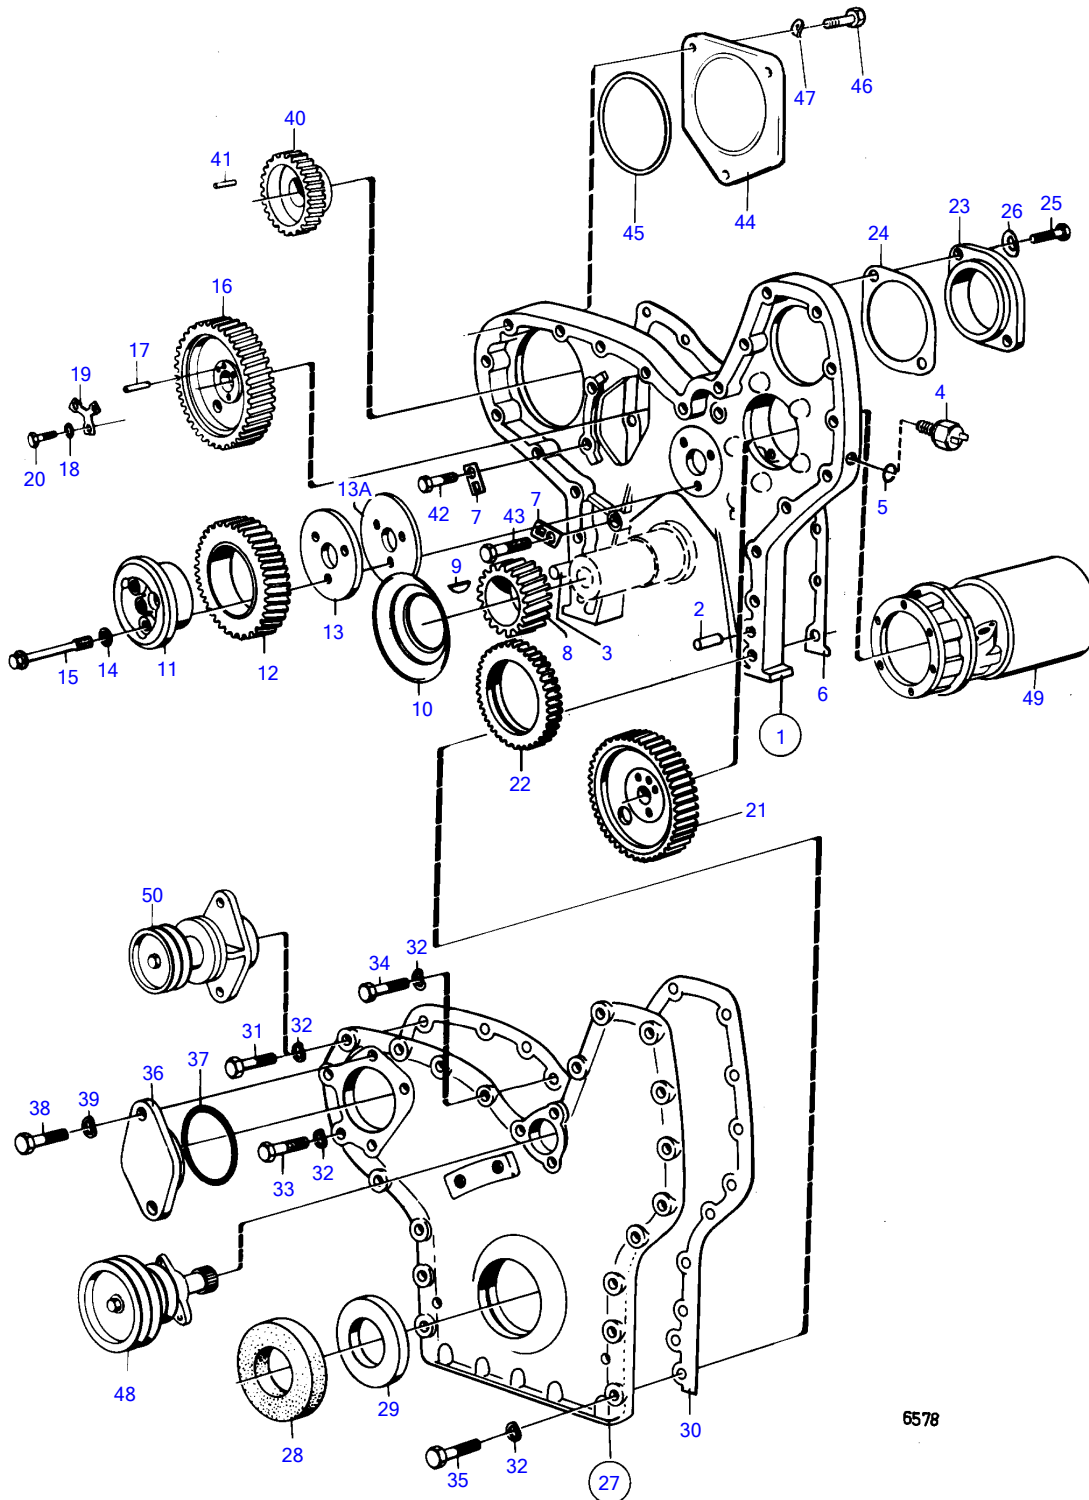

TMD120B

6578

TMD120B

REF	PART NO.	QTY	DESCRIPTION	SEE SEC.	NOTES
1	422622	1	Timing gear casing		
2	941510	1	• Pin		
3	941511	1	• Pin		
4	354671	1	Tachometer sensor		See group 3
5	925059	1	O-ring		
6	468557	1	Gasket		
7	(941572)	5	Tab washer		Obsolete part
8	423080	1	Gear	14475	
			Bulletin 45-01	45-01-EN	Timing Gears, 71, 100, 121
9	422253	1	Woodruff key	14475	
10	423177	1	Oil deflector	14475	
11	467463	1	Bearing spindle		
12	467461	1	Idler gear		
			Bulletin 45-01	45-01-EN	Timing Gears, 71, 100, 121
13	467529	1	Thrust washer		
13A	467528	1	Bearing shield		
14	942180	3	Disc spring		
15	468738	3	Screw		
16	423079	1	Gear	14477	
			Bulletin 45-01	45-01-EN	Timing Gears, 71, 100, 121
17	950588	1	Pin		
18	467055	3	Washer		
19	467052	1	Lock washer		
20	940128	3	Hexagon screw		
21	423079	1	Gear		See group 2C
			Bulletin 45-01	45-01-EN	Timing Gears, 71, 100, 121
22	422047	1	Gear	14485	
23	420183	1	Cover		
24	820751	1	Gasket		
25	940115	2	Hexagon screw		
26	942336	2	Spring washer		
27	823637	1	Cover		
28	941666	1	• Sealing ring		
29	837851	1	• Sealing ring		
30	422626	1	Gasket		
31	940162	10	Hexagon screw		
32	942336	20	Spring washer		
33	955538	2	Hexagon screw		
34	955541	2	Hexagon screw		
35	955544	6	Hexagon screw		
36	420183	1	Cover		
37	420213	1	Seal		
38	940115	2	Hexagon screw		
39	942336	2	Spring washer		
40	820957	1	Gear		For BB115 with Volvo Penta reduction reverse gear., See group2B
41	950564	1	• Pin		
42	941939	4	Screw		
43	955537	1	Hexagon screw		
44	420178	1	Cover		
45	413619	1	Gasket		
46	955576	3	Hexagon screw		
47	941911	3	Spring washer		
48		1	circulation pump		See group 2B
49		1	fuel injection pump		See group 2C
50		1	extra drive take off		See group 9