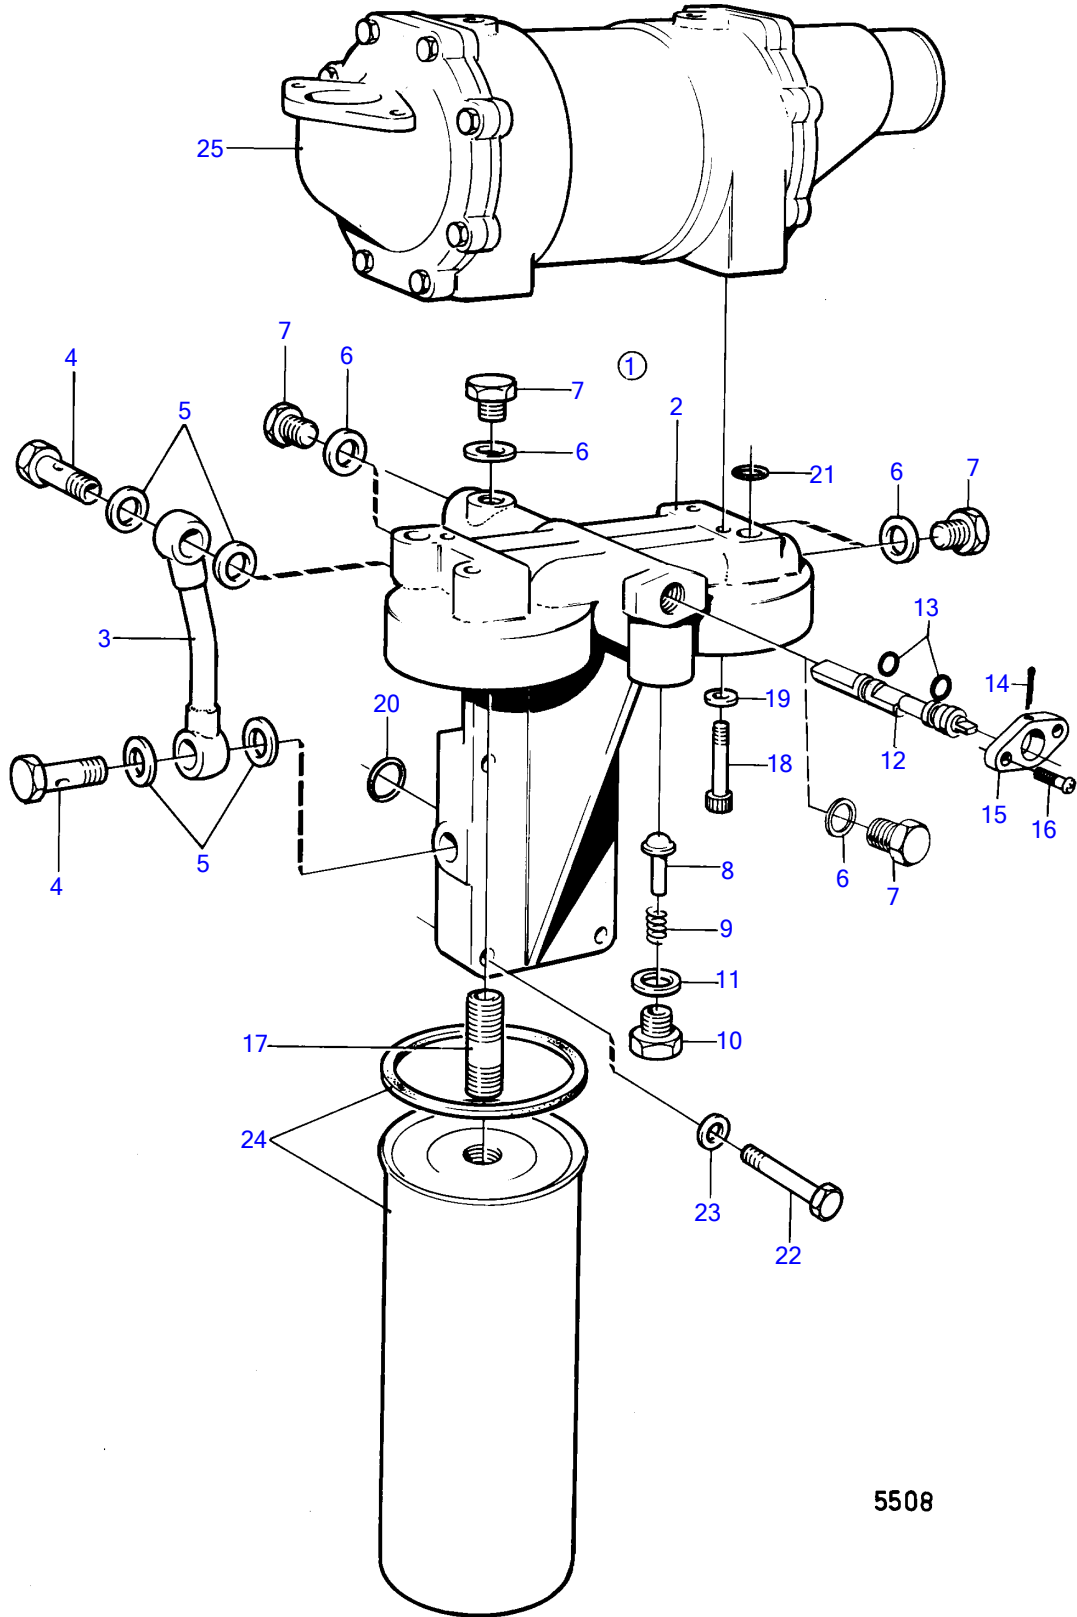

TAMD120B

5508

TAMD120B

REF	PART NO.	QTY	DESCRIPTION	NOTES
1	844498	1	Bracket	
2	844497	1	• Bracket	
3	842831	1	• Tube	
4	191157	2	• Hollow screw	
5	957185	4	• Gasket	
6	957180	6	• Gasket	
7	914391	6	• Plug	
8	471085	1	• Valve cone	
9	466653	1	• Compression spring	
10	466624	1	• Plug	
11	18677	1	• Gasket	
12	824198	1	• Valve peg	
13	925057	2	• O-ring	
14	907868	1	• Split pin	(907864)
15	824195	1	• Flange	
16	(950022)	2	• Cross recessed screw	Obsolete part
17	466623	2	• Nipple	
18	956572	4	Hex. socket screw	See group 2B
19	11992	4	Gasket	See group 2B
20	925060	2	O-ring	
21	925059	2	O-ring	See group 2B
22	955537	4	Hexagon screw	
23	942336	4	Spring washer	
24	466634	2	Oil filter	
25			oil cooler	See group 2B