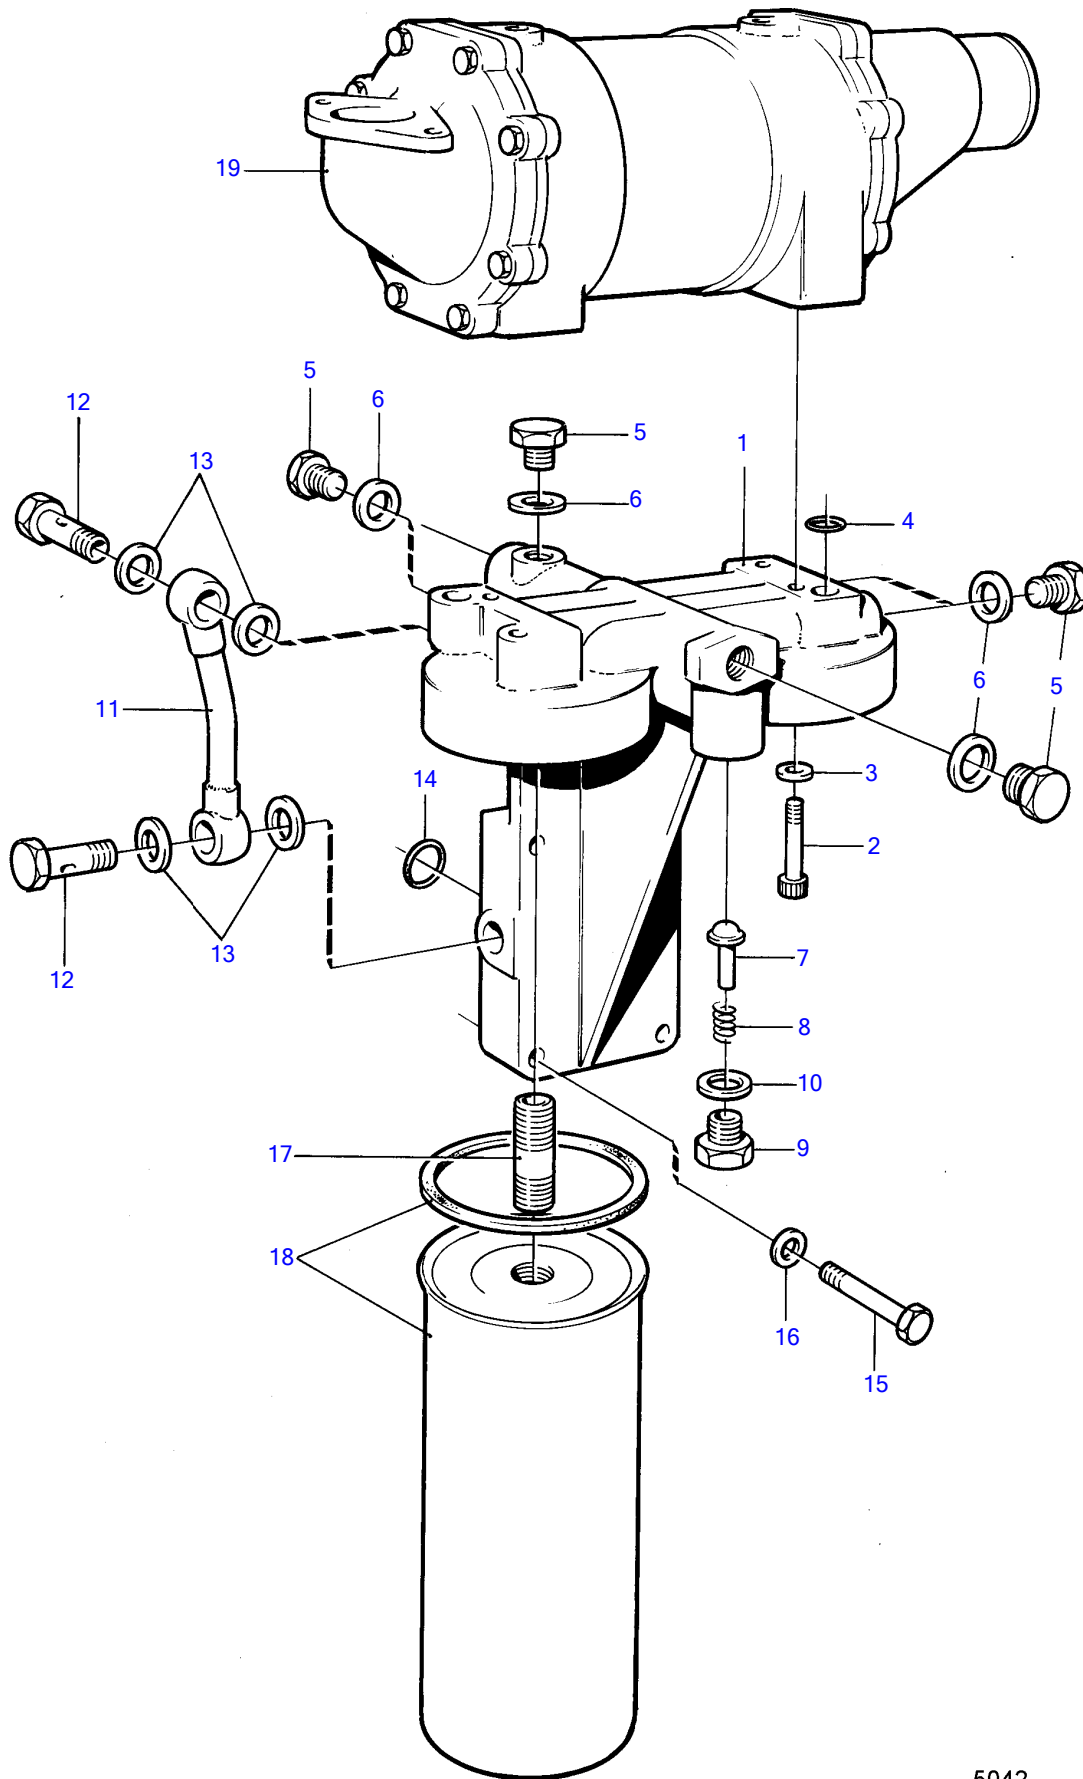

TAMD120B

## TAMD120B

REF	PART NO.	QTY	DESCRIPTION	NOTES
1	843528	1	Bracket	
2	956572	4	Hex. socket screw	See group 2B
3	11992	4	Gasket	See group 2B
4	925059	2	O-ring	See group 2B
5	914391	6	Plug	
6	957180	6	Gasket	
7	471085	1	Valve cone	
8	466653	1	Compression spring	
9	466624	1	Plug	
10	18677	1	Gasket	
11	842831	1	Tube	
12	191157	2	Hollow screw	
13	957185	4	Gasket	
14	925060	2	O-ring	
15	955537	4	Hexagon screw	
16	942336	4	Spring washer	
17	466623	2	Nipple	
18	466634	2	Oil filter	
19			oil cooler	See group 2B