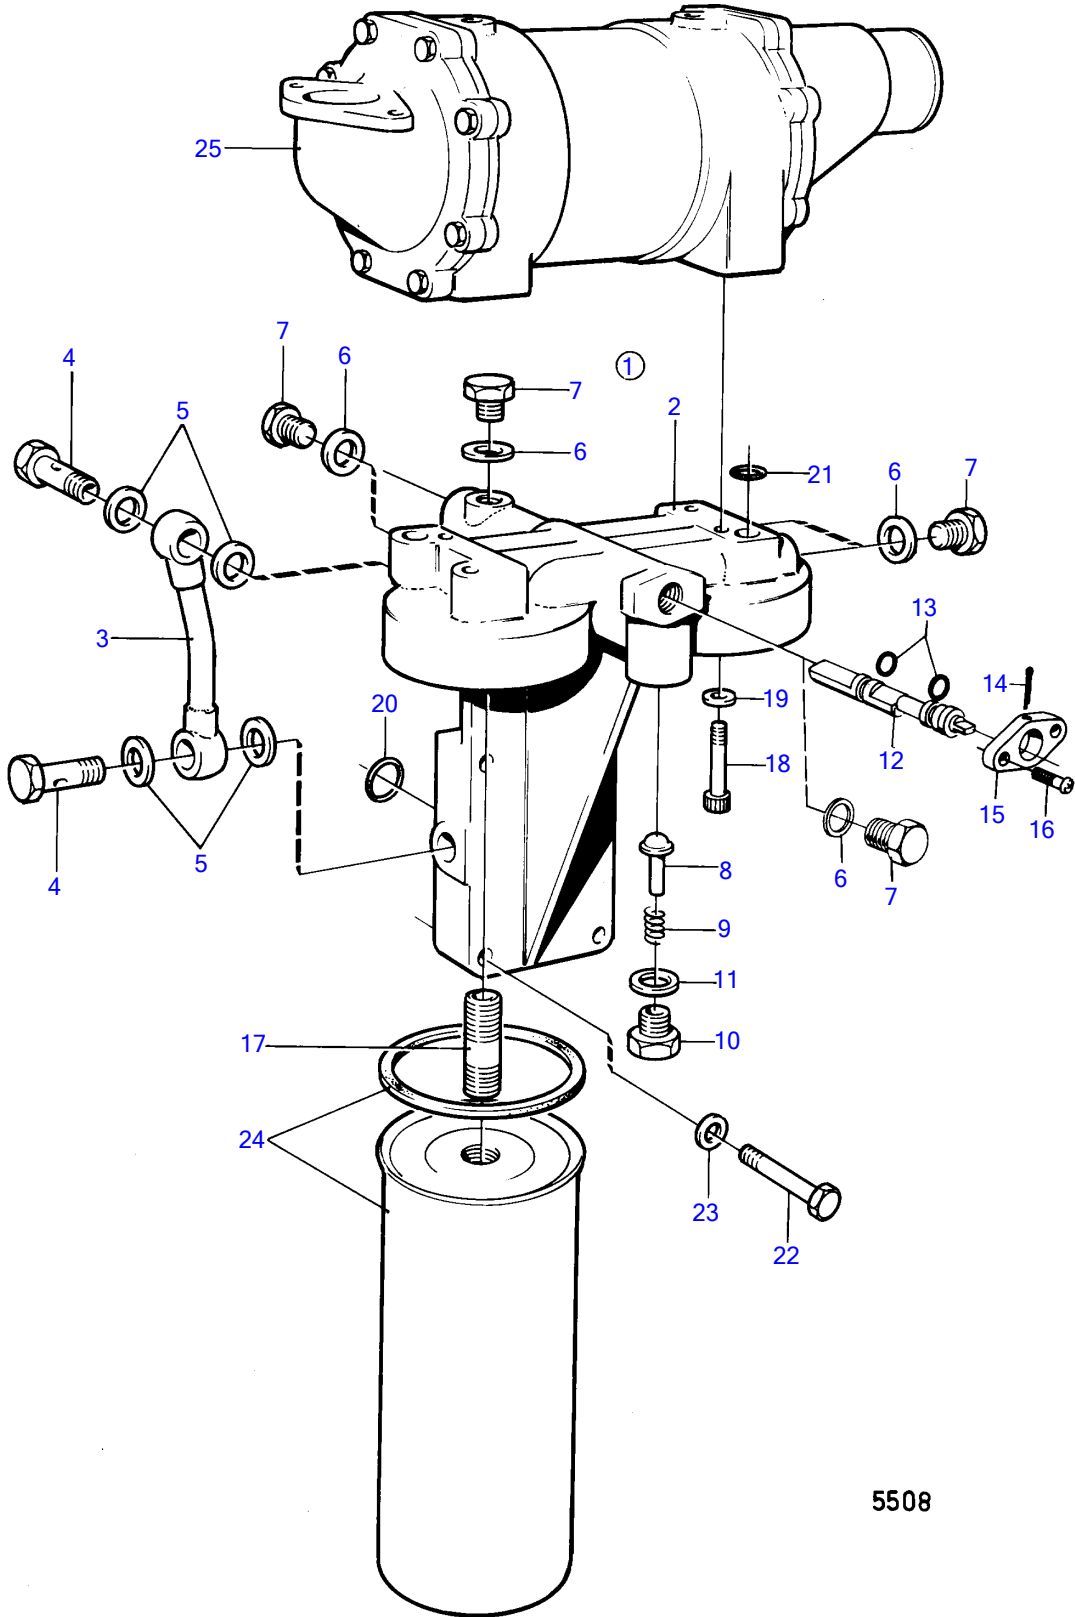

TAMD120B

5508

TAMD120B

REF	PART NO.	QTY	DESCRIPTION	NOTES
1	844498	1	Bracket	
2	844497	1	• Bracket	
3	842831	1	• Tube	
4	191157	2	• Hollow screw	
5	957185	4	• Gasket	
6	957180	6	• Gasket	
7	914391	6	• Plug	
8	471085	1	• Valve cone	
9	466653	1	• Compression spring	
10	466624	1	• Plug	
11	18677	1	• Gasket	
12	824198	1	• Valve peg	
13	925057	2	• O-ring	
14	907868	1	• Split pin	(907864)
15	824195	1	• Flange	
16	(950022)	2	• Cross recessed screw	Obsolete part
17	466623	2	• Nipple	
18	956572	4	Hex. socket screw	See group 2B
19	11992	4	Gasket	See group 2B
20	925060	2	O-ring	
21	925059	2	O-ring	See group 2B
22	955537	4	Hexagon screw	
23	942336	4	Spring washer	
24	466634	2	Oil filter	
25			oil cooler	See group 2B