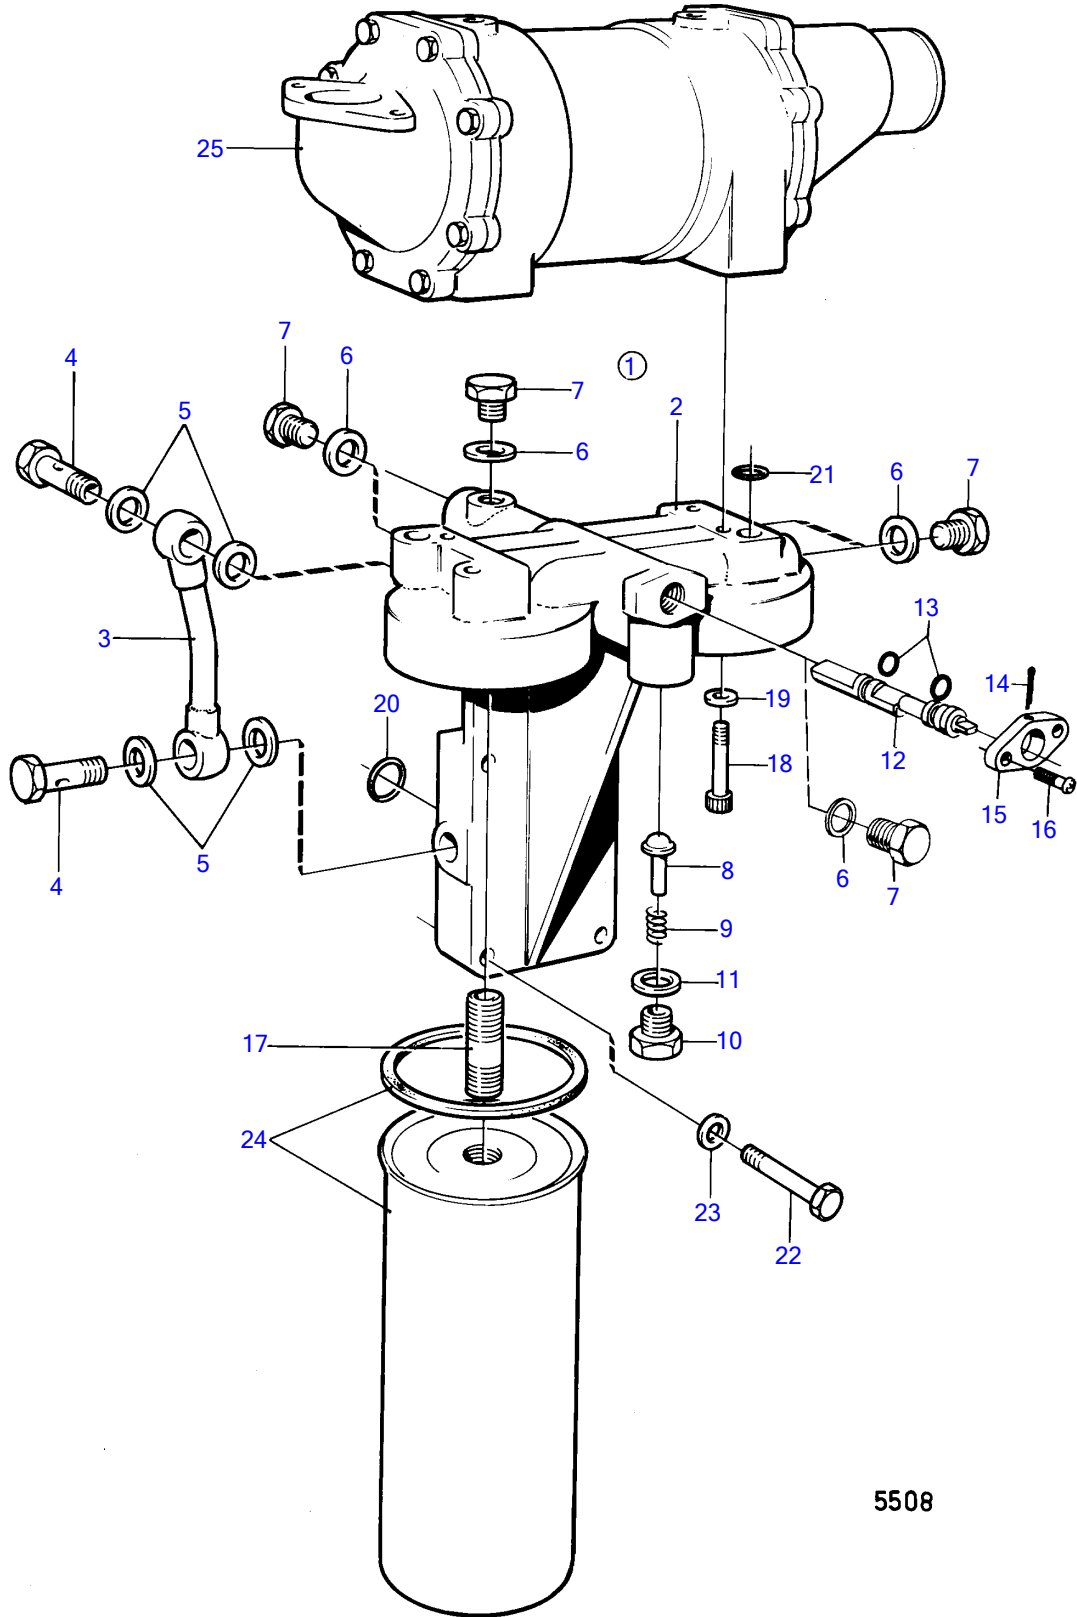

TMD120B

5508

TMD120B

REF	PART NO.	QTY	DESCRIPTION	NOTES
1	844498	1	Bracket	See group 2B
2	844497	1	• Bracket	
3	842831	1	• Tube	
4	191157	2	• Hollow screw	
5	947627	4	• Gasket	
6	947623	5	• Gasket	
7	914391	5	• Plug	
8	471085	1	• Valve cone	
9	466653	1	• Compression spring	
10	466624	1	• Plug	
11	18677	1	• Gasket	
12	824198	1	• Valve peg	
13	943177	2	• O-ring	
14	907868	1	• Split pin	(907864)
15	824195	1	• Flange	
16	(950022)	2	• Cross recessed screw	Obsolete part
17	466623	2	• Nipple	
18	956572	4	Hex. socket screw	See group 2B
19	11992	4	Gasket	See group 2B
20	949657	2	O-ring	
21	949656	2	O-ring	See group 2B
22	955537	4	Hexagon screw	
23	942336	4	Spring washer	
24	466634	2	Oil filter	
25			oil cooler	See group 2B