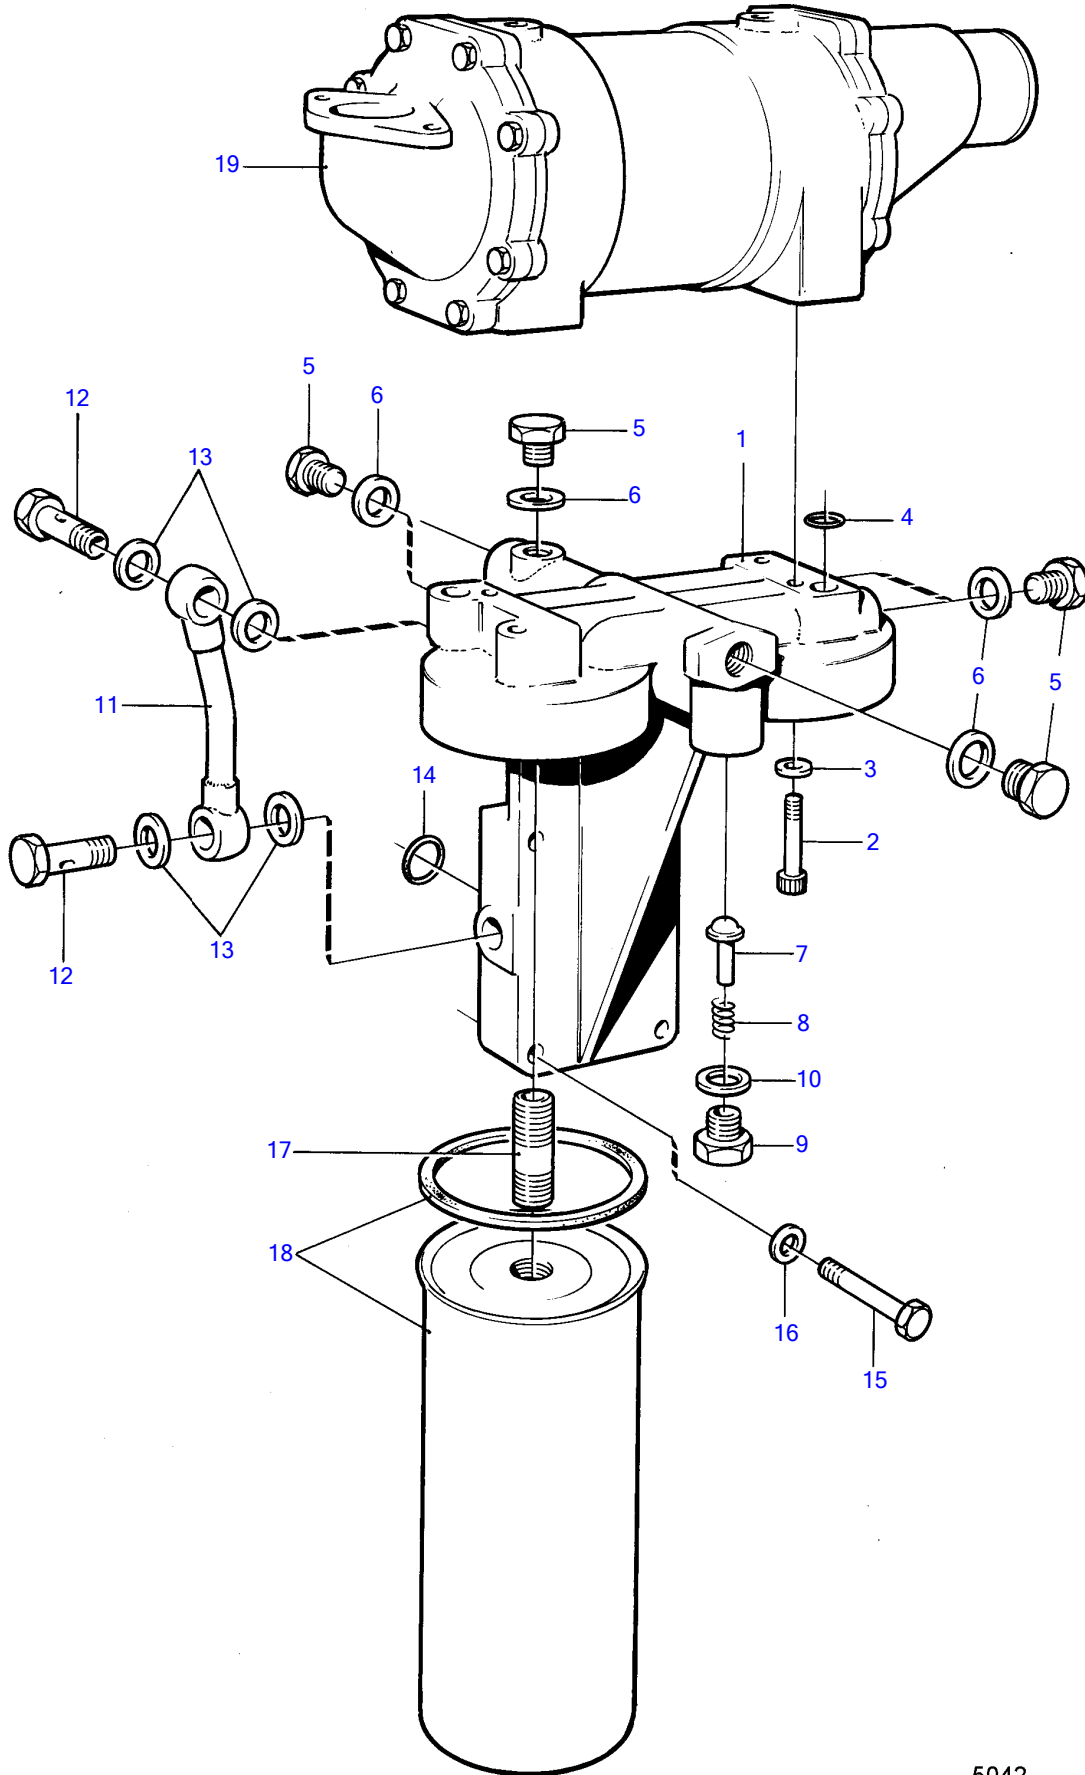

TMD120B

TMD120B

REF	PART NO.	QTY	DESCRIPTION	NOTES
1	843528	1	Bracket	See group 2B
2	956572	4	Hex. socket screw	See group 2B
3	11992	4	Gasket	See group 2B
4	949656	2	O-ring	See group 2B
5	914391	6	Plug	
6	947623	6	Gasket	
7	471085	1	Valve cone	
8	466653	1	Compression spring	
9	466624	1	Plug	
10	18677	1	Gasket	
11	842831	1	Tube	
12	191157	2	Hollow screw	
13	947627	4	Gasket	
14	949657	2	O-ring	
15	955537	4	Hexagon screw	
16	942336	4	Spring washer	
17	466623	2	Nipple	
18	466634	2	Oil filter	
19			oil cooler	See group 2B