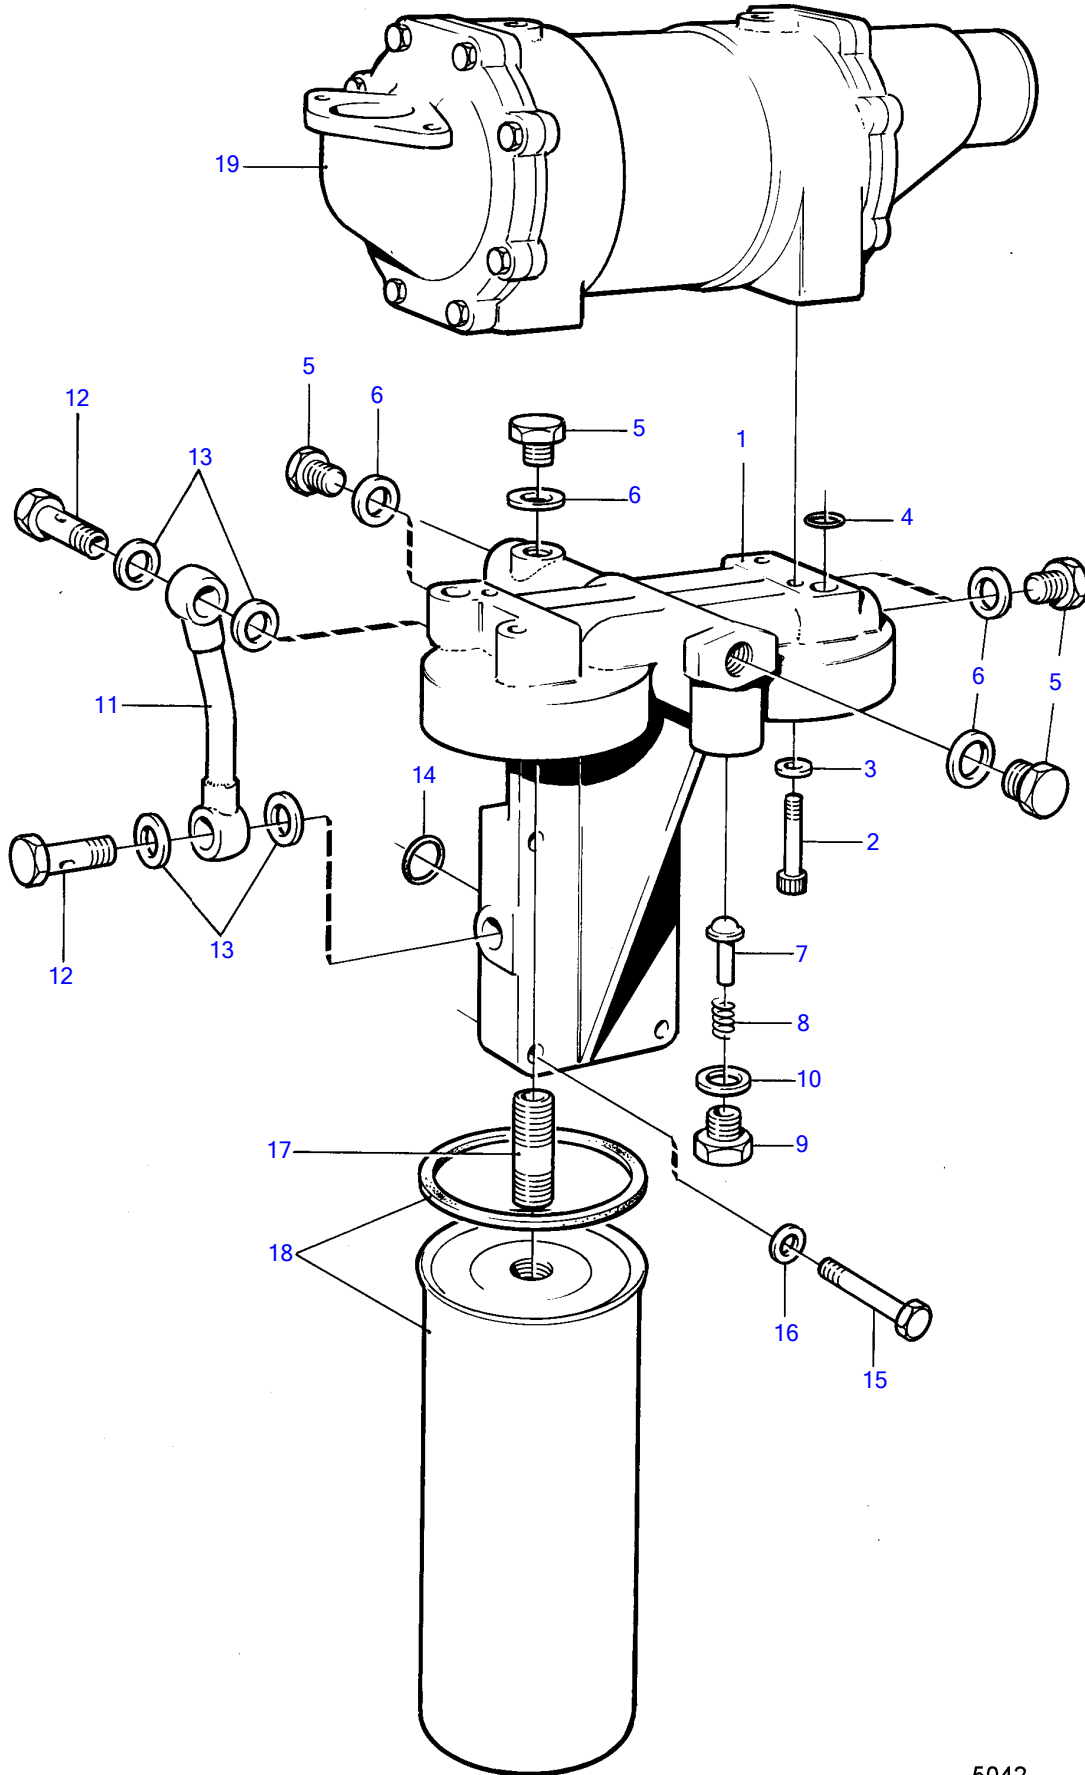

TMD120B

## TMD120B

REF	PART NO.	QTY	DESCRIPTION	NOTES
1	843528	1	Bracket	See group 2B
2	956572	4	Hex. socket screw	See group 2B
3	11992	4	Gasket	See group 2B
4	949656	2	O-ring	See group 2B
5	914391	6	Plug	
6	947623	6	Gasket	
7	471085	1	Valve cone	
8	466653	1	Compression spring	
9	466624	1	Plug	
10	18677	1	Gasket	
11	842831	1	Tube	
12	191157	2	Hollow screw	
13	947627	4	Gasket	
14	949657	2	O-ring	
15	955537	4	Hexagon screw	
16	942336	4	Spring washer	
17	466623	2	Nipple	
18	466634	2	Oil filter	
19			oil cooler	See group 2B