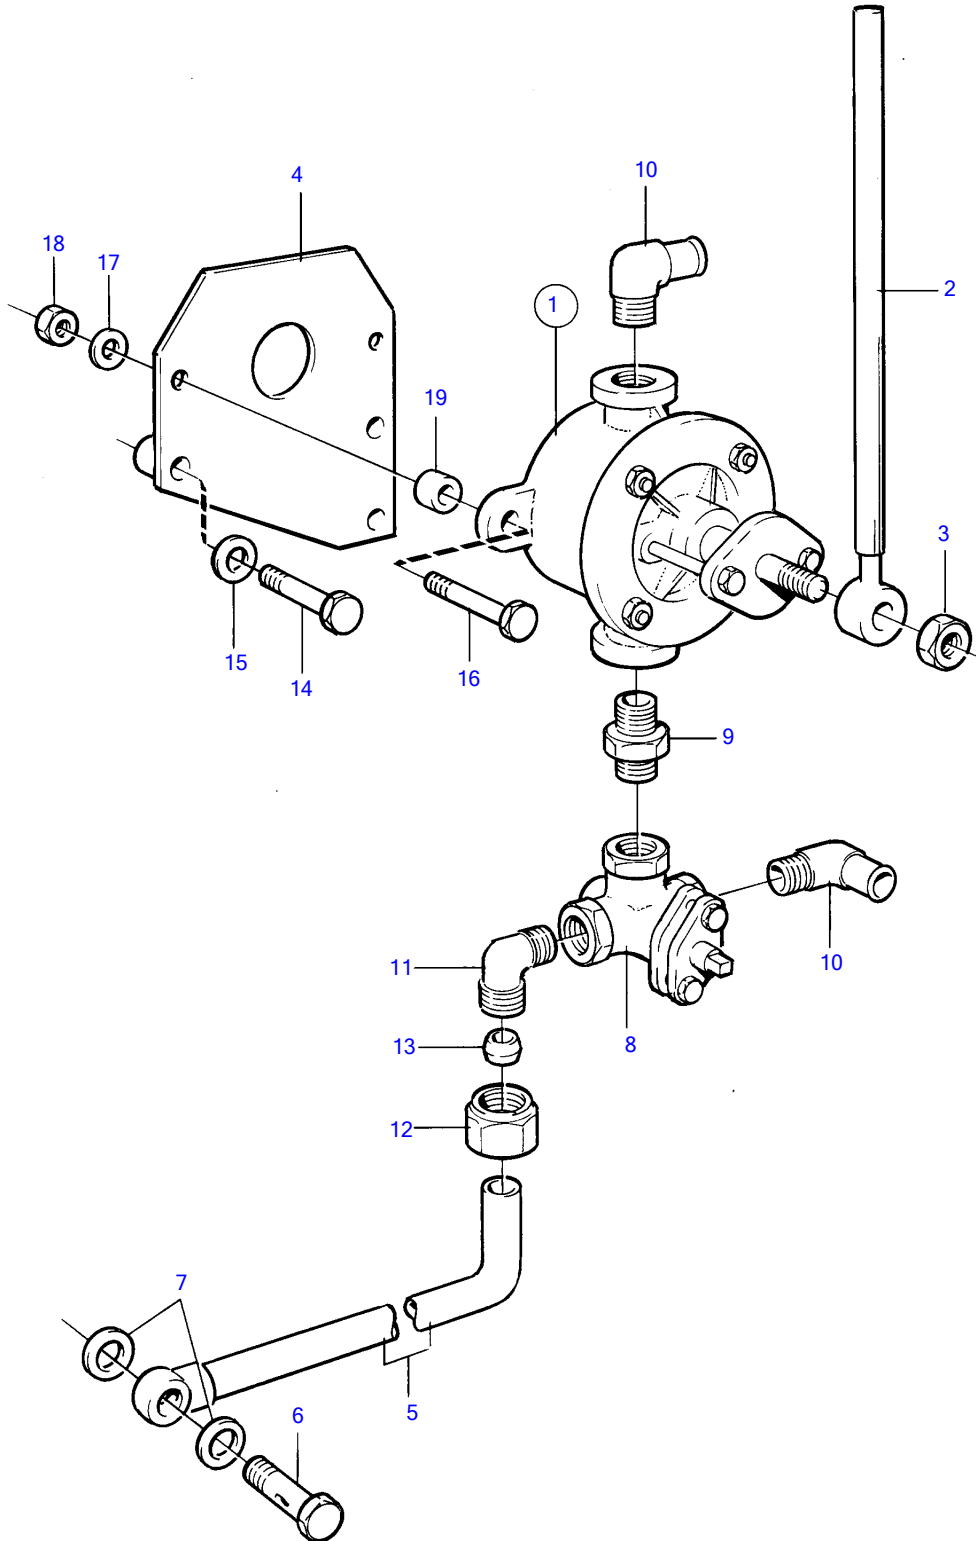

TMD120B

## TMD120B

REF	PART NO.	QTY	DESCRIPTION	NOTES
1	805999	1	Oil bilge pump	
2	821713	1	• Handle	
3	955827	1	• Hexagon nut	
4	(846174)	1	Bracket	(820677), Obsolete part
5	(822624)	1	Tube	Obsolete part
6	26013	1	Hollow screw	
7	947624	2	Gasket	
8	807721	1	Tap	
9	16452	1	Double nipple	
10	803490	2	Hose attachment	
11	941758	1	Elbow nipple	
12	941752	1	Fitting nut	
13	941753	1	Ferrule	
14	940161	1	Hexagon screw	
15	941907	1	Spring washer	
16	940162	2	Hexagon screw	
17	942336	2	Spring washer	
18	955827	2	Hexagon nut	
19	823575	2	Spacer sleeve	