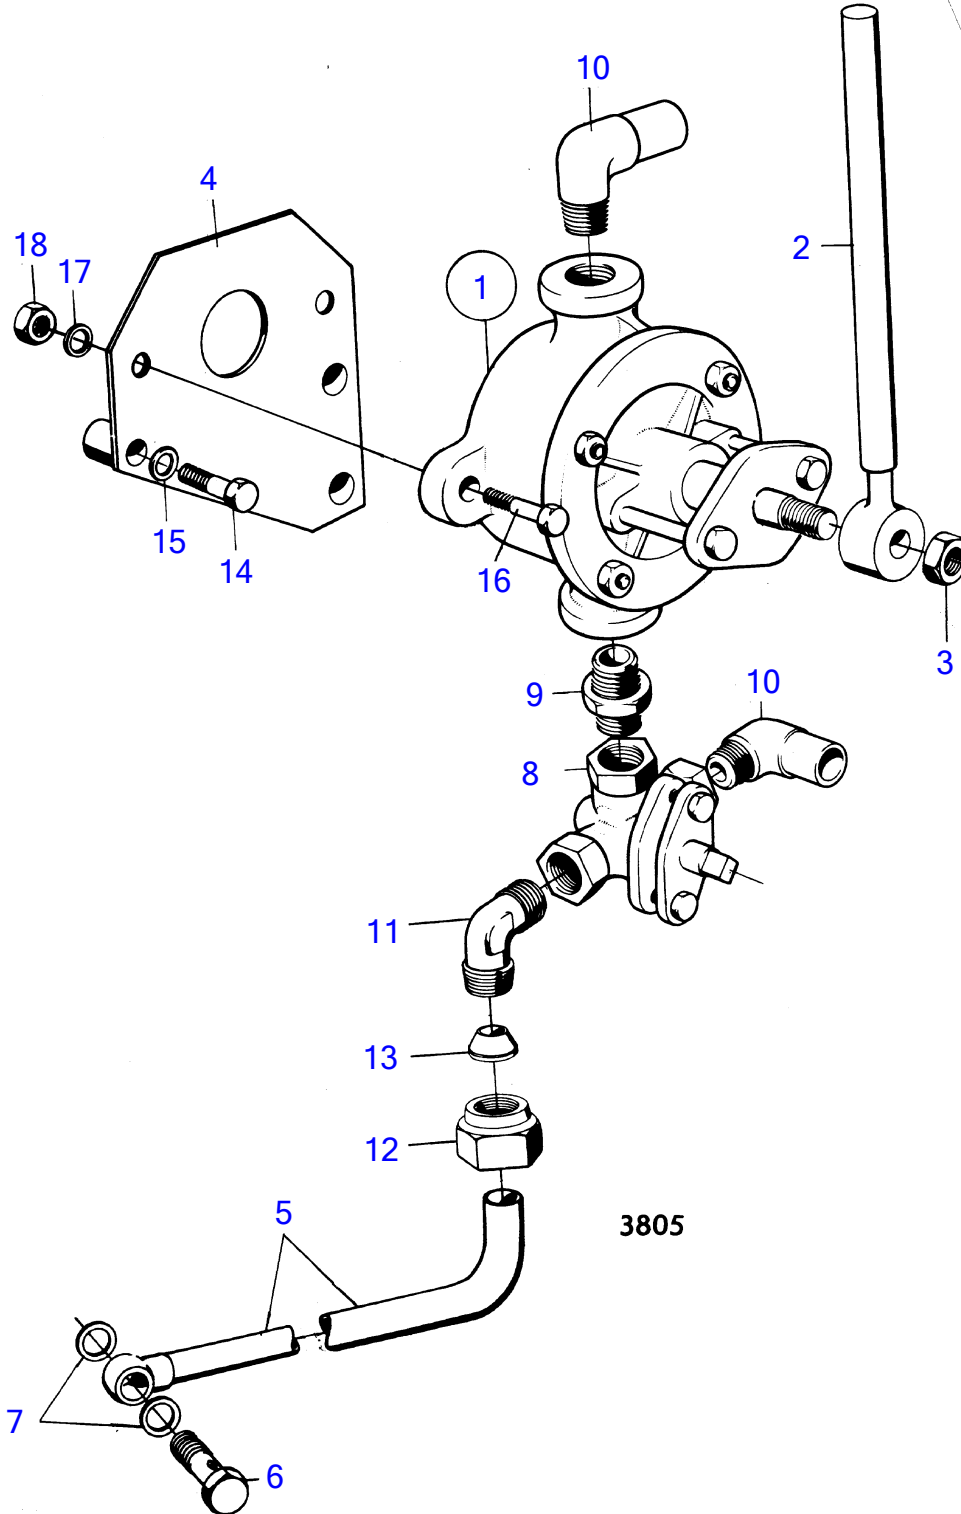

MD120A, TMD120A, TAMD120A

MD120A, TMD120A, TAMD120A

REF	PART NO.	QTY	DESCRIPTION	NOTES
1	805999	1	Oil bilge pump	
2	821713	1	• Handle	
3	955827	1	• Hexagon nut	
4	(846174)	1	Bracket	(820677), Obsolete part
5	(822624)	1	Tube	Obsolete part
6	26013	1	Hollow screw	
7	957181	2	Gasket	
8	807721	1	Tap	
9	16452	1	Double nipple	
10	803490	2	Hose attachment	
11	941758	1	Elbow nipple	
12	941752	1	Fitting nut	
13	941753	1	Ferrule	
14	940161	1	Hexagon screw	
15	941907	1	Spring washer	
16	955535	2	Hexagon screw	
17	942336	2	Spring washer	
18	955827	2	Hexagon nut	