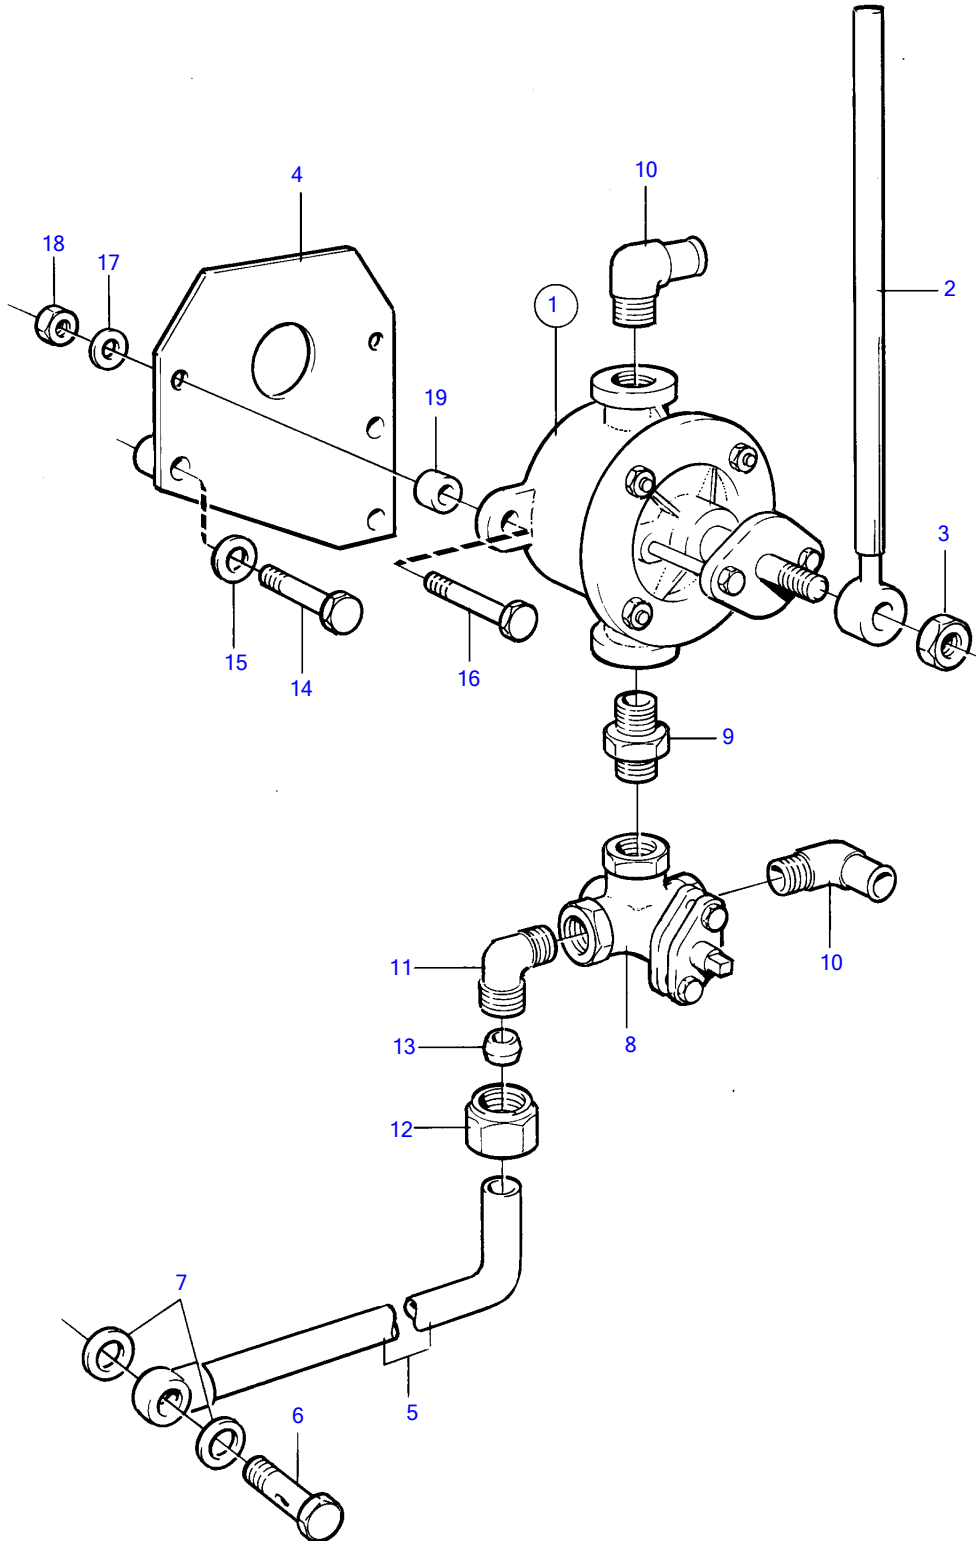

TMD120B

TMD120B

REF	PART NO.	QTY	DESCRIPTION	NOTES
1	805999	1	Oil bilge pump	
2	821713	1	• Handle	
3	955827	1	• Hexagon nut	
4	(846174)	1	Bracket	(820677), Obsolete part
5	(822624)	1	Tube	Obsolete part
6	26013	1	Hollow screw	
7	947624	2	Gasket	
8	807721	1	Tap	
9	16452	1	Double nipple	
10	803490	2	Hose attachment	
11	941758	1	Elbow nipple	
12	941752	1	Fitting nut	
13	941753	1	Ferrule	
14	940161	1	Hexagon screw	
15	941907	1	Spring washer	
16	940162	2	Hexagon screw	
17	942336	2	Spring washer	
18	955827	2	Hexagon nut	
19	823575	2	Spacer sleeve	