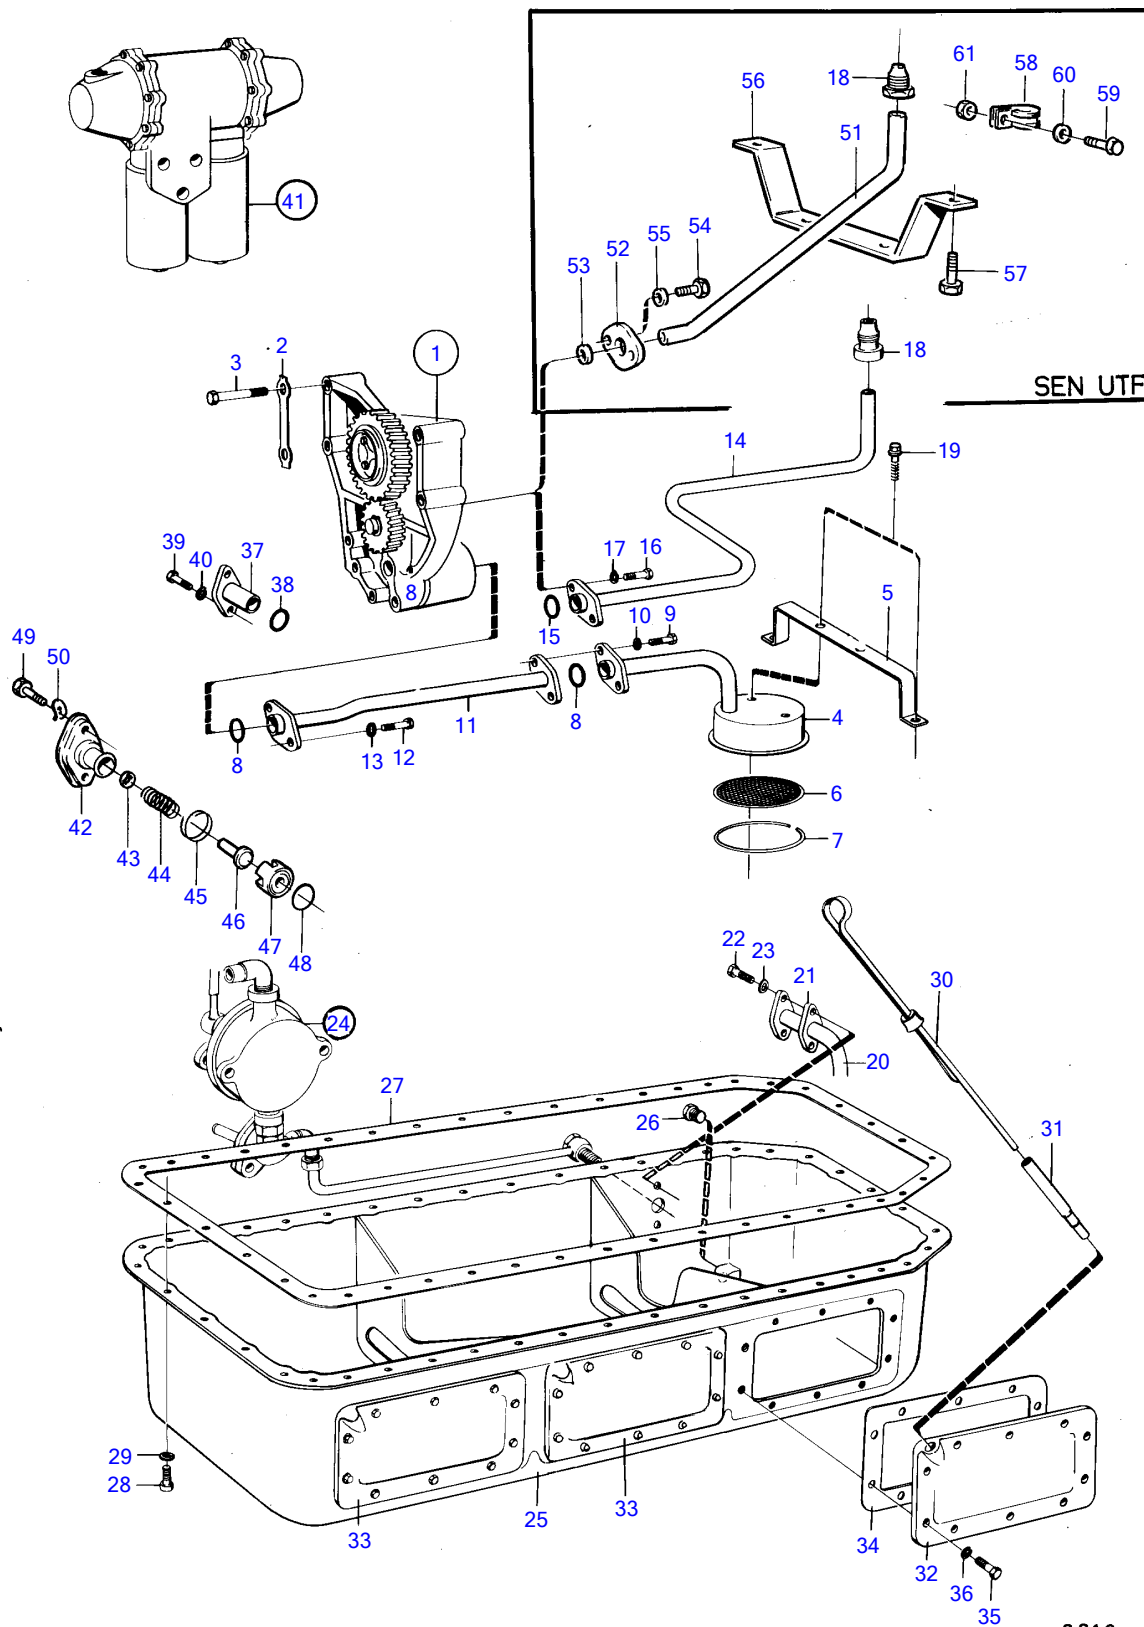

TAMD120B

6613

TAMD120B

REF	PART NO.	QTY	DESCRIPTION	SEE SEC.	NOTES
1	468351	1	Oil pump		MO16911/XXXX-
2	190529	2	Tab washer		
3	955538	4	Hexagon screw		
4	824156	1	Suction pipe		
5	896682	1	Bracket		
6	414621	1	Wire gauze		
7	(118125)	1	Snap ring		Obsolete part
8	925061	2	O-ring		
9	955533	2	Hexagon screw		
10	941907	2	Spring washer		
11	(824174)	1	Intermediate pipe		Obsolete part
12	940135	2	Hexagon screw		
13	941907	2	Spring washer		
14	468036	1	Service kit		For BB115 with BorgWarner reverse gear., Early type
15	925060	1	O-ring		Early type
16	955533	2	Hexagon screw		Early type
17	941907	2	Spring washer		Early type
18	466908	1	Fitting		(944194)
19	942402	4	Flange screw		
20	896775	1	Pipe		
21	802287	1	Gasket		
22	955525	2	Hexagon screw		
23	941907	2	Spring washer		
24		1	• el. oil bilge pump with installation components	14466	
25	822586	1	Crankcase		
26	951906	1	Magnetic plug		
27	470133	1	Gasket		(423365)
28	956570	43	Hex. socket screw		
29	941907	43	Spring washer		
30	822542	1	Oil dipstick		
31	846922	1	Tube		
32	822588	1	Hatch		
33	822587	2	Cover		
34	822589	3	Gasket		
35	955535	30	Hexagon screw		
36	942336	30	Spring washer		
37	468729	1	Sealing ring		For MB20 with rigid engine mounts.
38	925062	1	O-ring		
39	940100	2	Hexagon screw		
40	941906	2	Spring washer		
41		1	oil filter and installation components	14460	
		1	oil filter and installation components	14462	
42	469465	1	Cover		
43	949658	1	O-ring		
44	468727	1	Spring		
45	470291	1	Compression spring		
46	471085	1	Valve cone		
47	469468	1	Valve seat		
48	424342	1	Sealing ring		
49	955512	2	Hexagon screw		
50	192287	2	Washer		
51	470264	1	Oil pressure pipe		Late type
52	470262	1	Flange		Late type
53	470263	1	Sealing ring		Late type
54	959793	2	Hexagon screw		Late type
55	941907	2	Spring washer		Late type