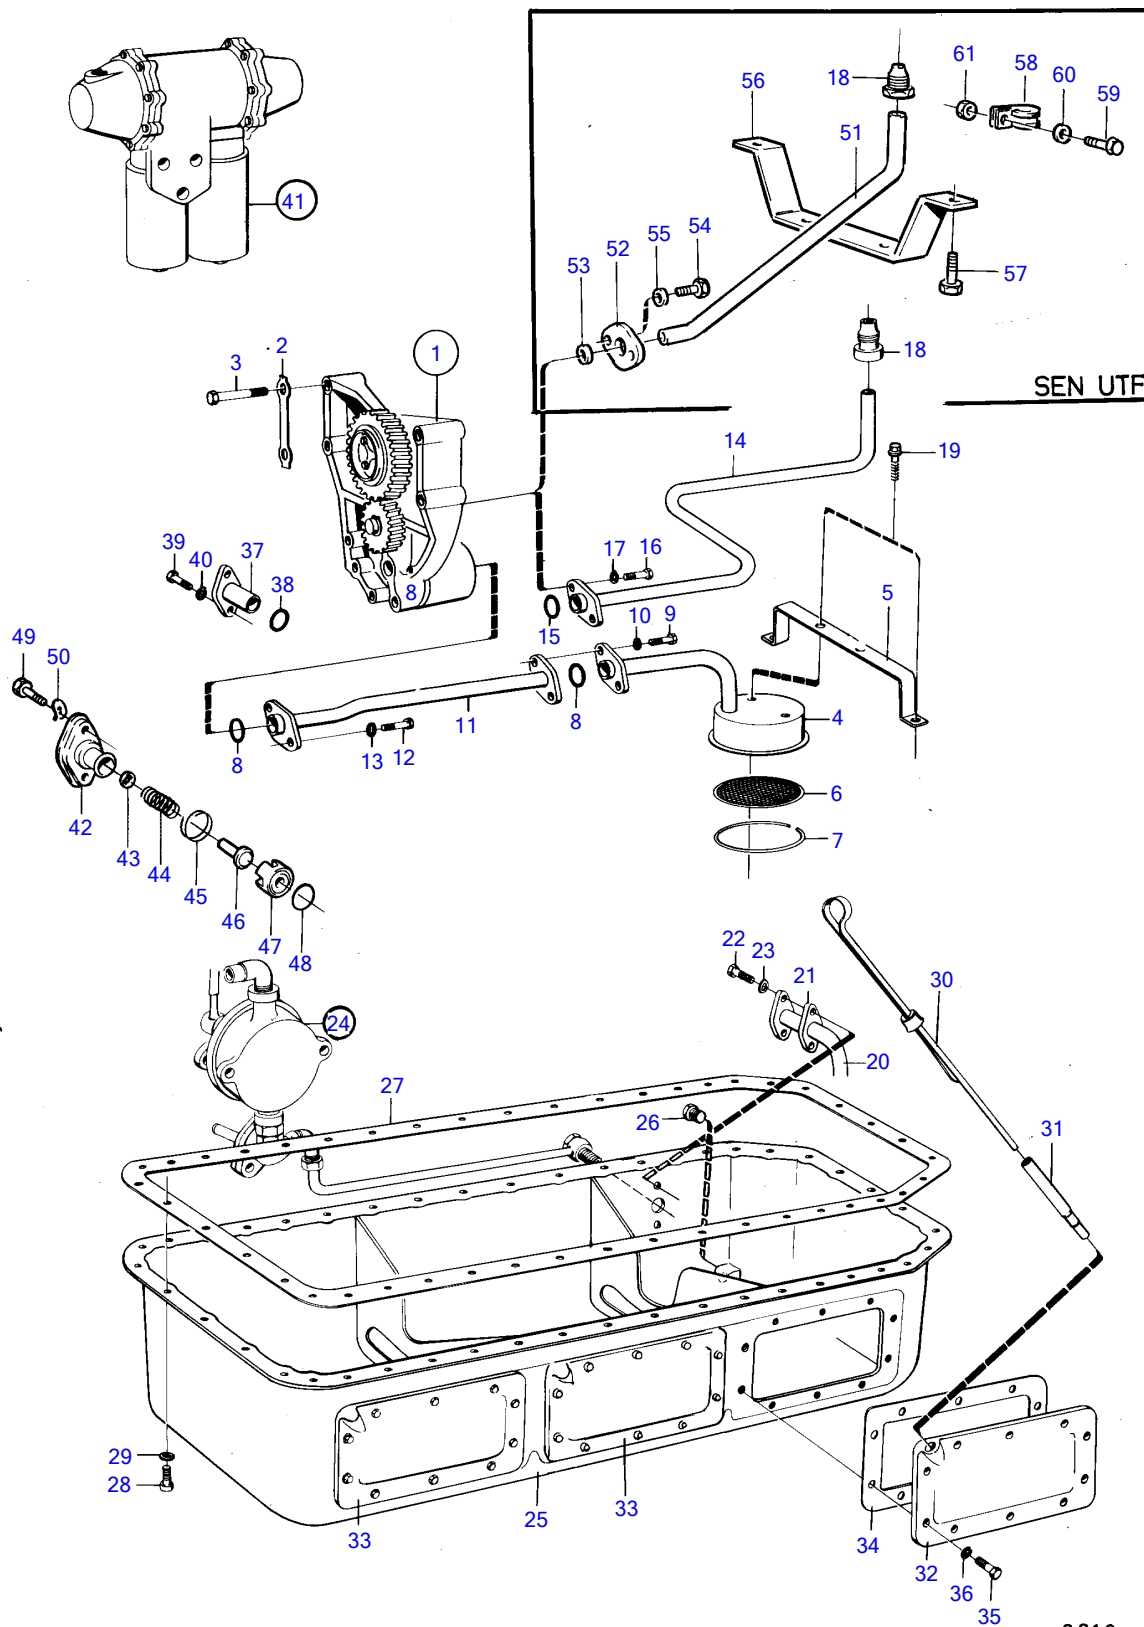

TAMD120A

6613

## TAMD120A

REF	PART NO.	QTY	DESCRIPTION	SEE SEC.	NOTES
1	468023	1	Oil pump		AQD21A/270, AQD21A/280, AQD21B/280., MO-16910/XXXX
	468351	1	Oil pump		MO16911/XXXX-
2	190529	2	Tab washer		
3	955538	4	Hexagon screw		
4	824156	1	Suction pipe		
5	896682	1	Bracket		
6	414621	1	Wire gauze		
7	(118125)	1	Snap ring		Obsolete part
8	925061	2	O-ring		
9	955533	2	Hexagon screw		
10	941907	2	Spring washer		
11	(824174)	1	Intermediate pipe		Obsolete part
12	940135	2	Hexagon screw		
13	941907	2	Spring washer		
14	468036	1	Service kit		For BB115 with BorgWarner reverse gear., Early type
15	925060	1	O-ring		Early type
16	955533	2	Hexagon screw		Early type
17	941907	2	Spring washer		Early type
18	466908	1	Fitting		(944194)
19	942402	4	Flange screw		
20	896775	1	Pipe		
21	802287	1	Gasket		
22	955525	2	Hexagon screw		
23	941907	2	Spring washer		
24		1	sump pump and installation components	14464	
25	822586	1	Crankcase		
26	951906	1	Magnetic plug		
27	470133	1	Gasket		(423365)
28	956570	43	Hex. socket screw		
29	941907	43	Spring washer		
30	822542	1	Oil dipstick		
31	846922	1	Tube		(785606)
32	822588	1	Hatch		
33	822587	2	Cover		
34	822589	3	Gasket		
35	955535	30	Hexagon screw		
36	942336	30	Spring washer		
37	468138	1	Reduction valve		
38	925062	1	O-ring		
39	940100	2	Hexagon screw		
40	941906	2	Spring washer		
41		1	oil filter and installation components	14459	
51	470264	1	Oil pressure pipe		Late type
52	470262	1	Flange		Late type
53	470263	1	Sealing ring		Late type
54	959793	2	Hexagon screw		Late type
55	941907	2	Spring washer		Late type
56	(470143)	1	Bracket		Obsolete part, Late type
57	942402	2	Flange screw		Late type
58	949786	1	Clamp		Late type
59	942402	1	Flange screw		Late type
60	955894	1	Washer		Late type
61	945467	1	Lock nut		Late type