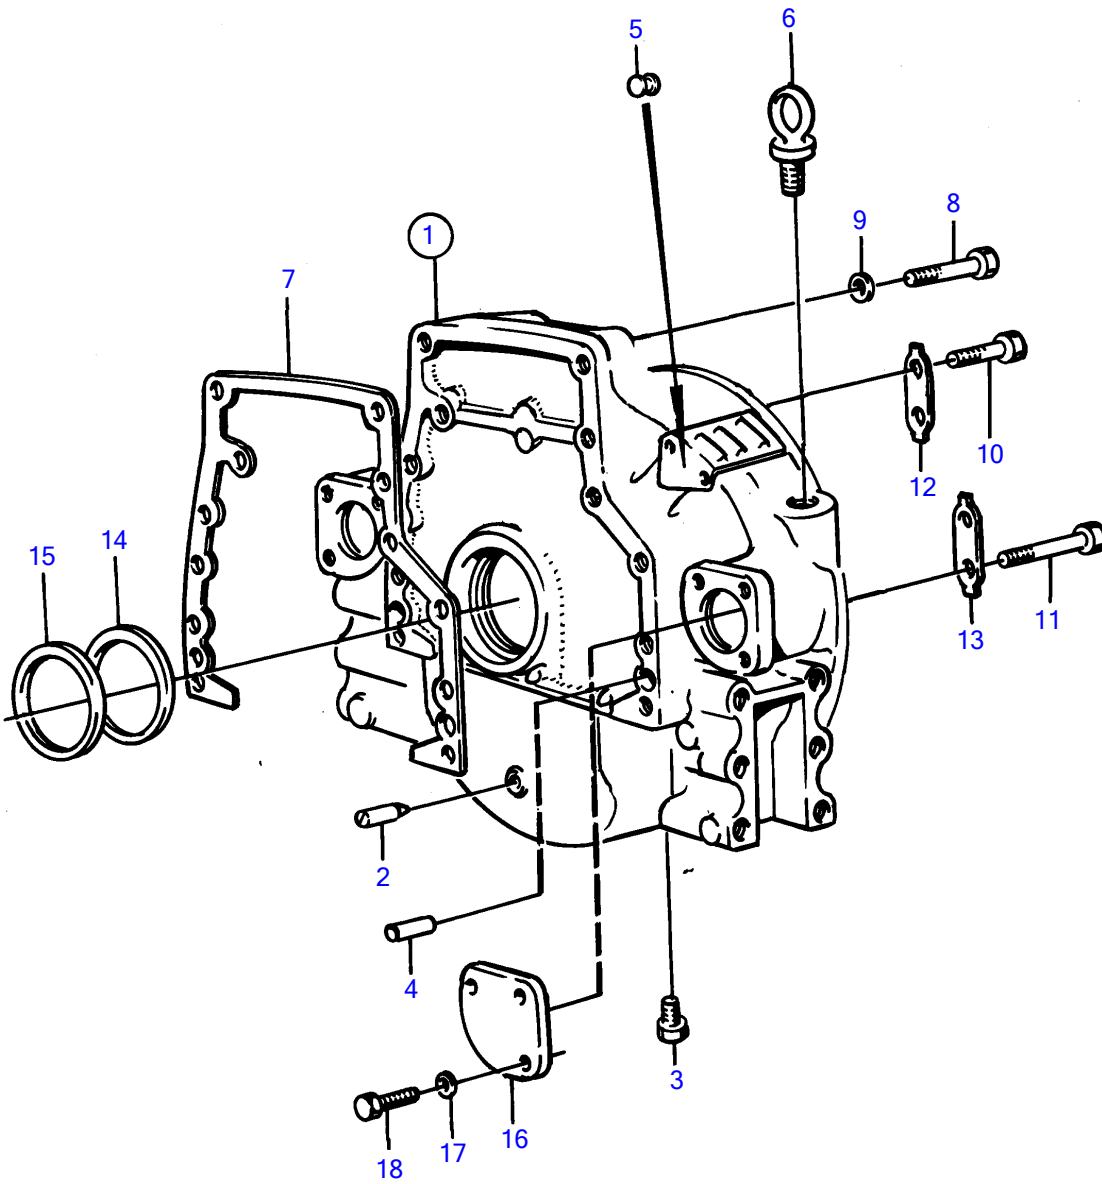

TMD120B

6491

TMD120B

REF	PART NO.	QTY	DESCRIPTION
1	846348	1	Flywheel housing
2	403270	1	• Pin
3	952357	1	Plug
4	191171	2	Pin
5	61822	1	Rubber plug
6		2	lifting eye
7	468556	1	Gasket
8	955582	2	Hexagon screw
9	941911	2	Spring washer
10	955580	8	Hexagon screw
11	955587	2	Hexagon screw
12	941464	1	Tab washer
13	941465	5	Tab washer
14	821754	1	Sealing ring
15	821767	1	Spacer ring
16	423081	1	Cover
17	942336	3	Spring washer
18	940114	3	Hexagon screw