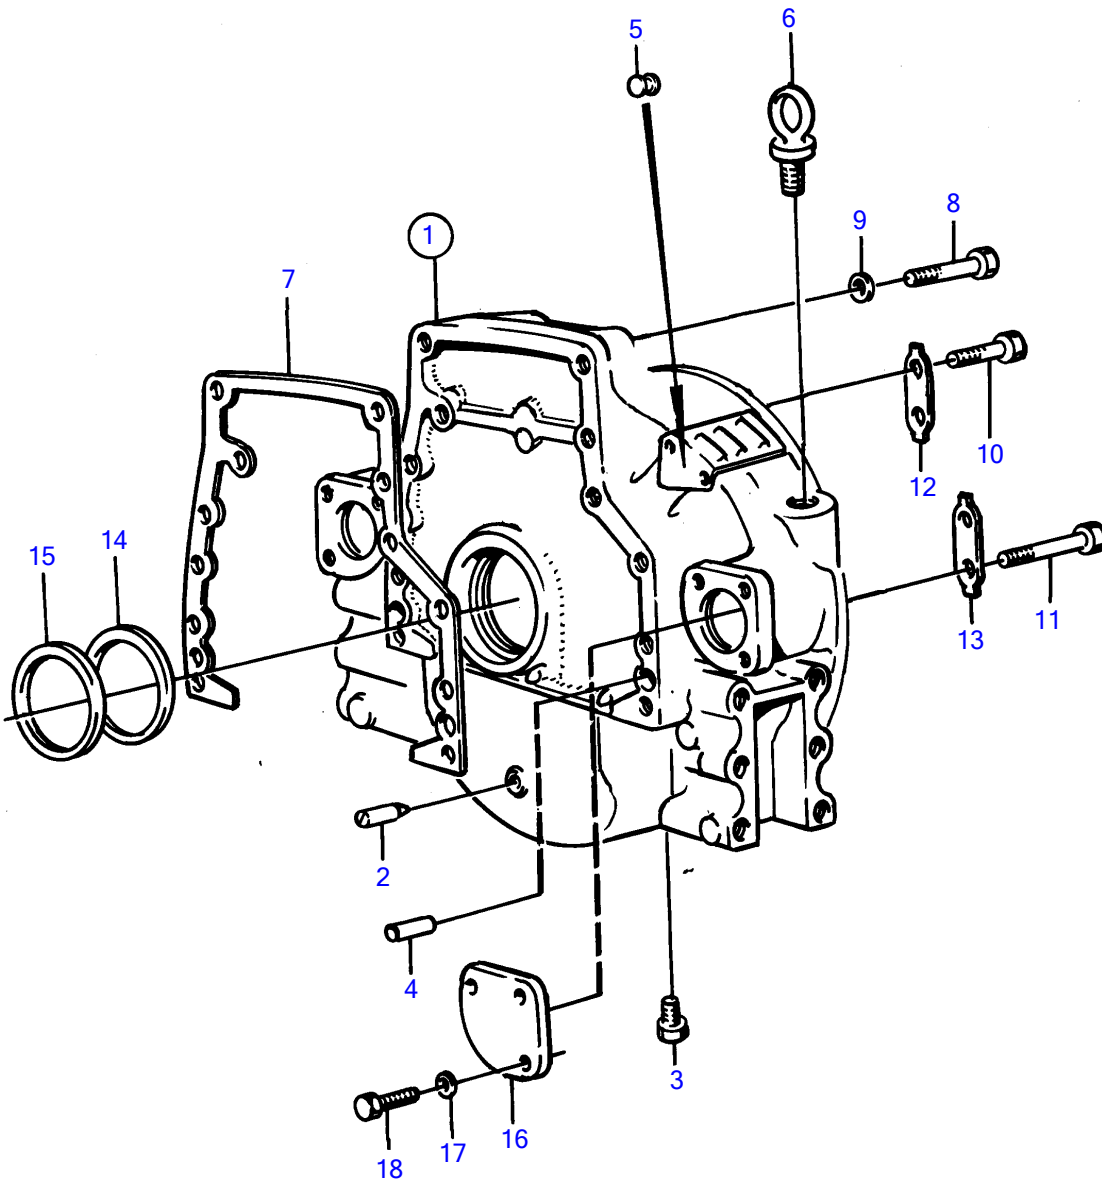

TMD120B

6491

## TMD120B

REF	PART NO.	QTY	DESCRIPTION
1	846348	1	Flywheel housing
2	403270	1	• Pin
3	952357	1	Plug
4	191171	2	Pin
5	61822	1	Rubber plug
6		2	lifting eye
7	468556	1	Gasket
8	955582	2	Hexagon screw
9	941911	2	Spring washer
10	955580	8	Hexagon screw
11	955587	2	Hexagon screw
12	941464	1	Tab washer
13	941465	5	Tab washer
14	821754	1	Sealing ring
15	821767	1	Spacer ring
16	423081	1	Cover
17	942336	3	Spring washer
18	940114	3	Hexagon screw