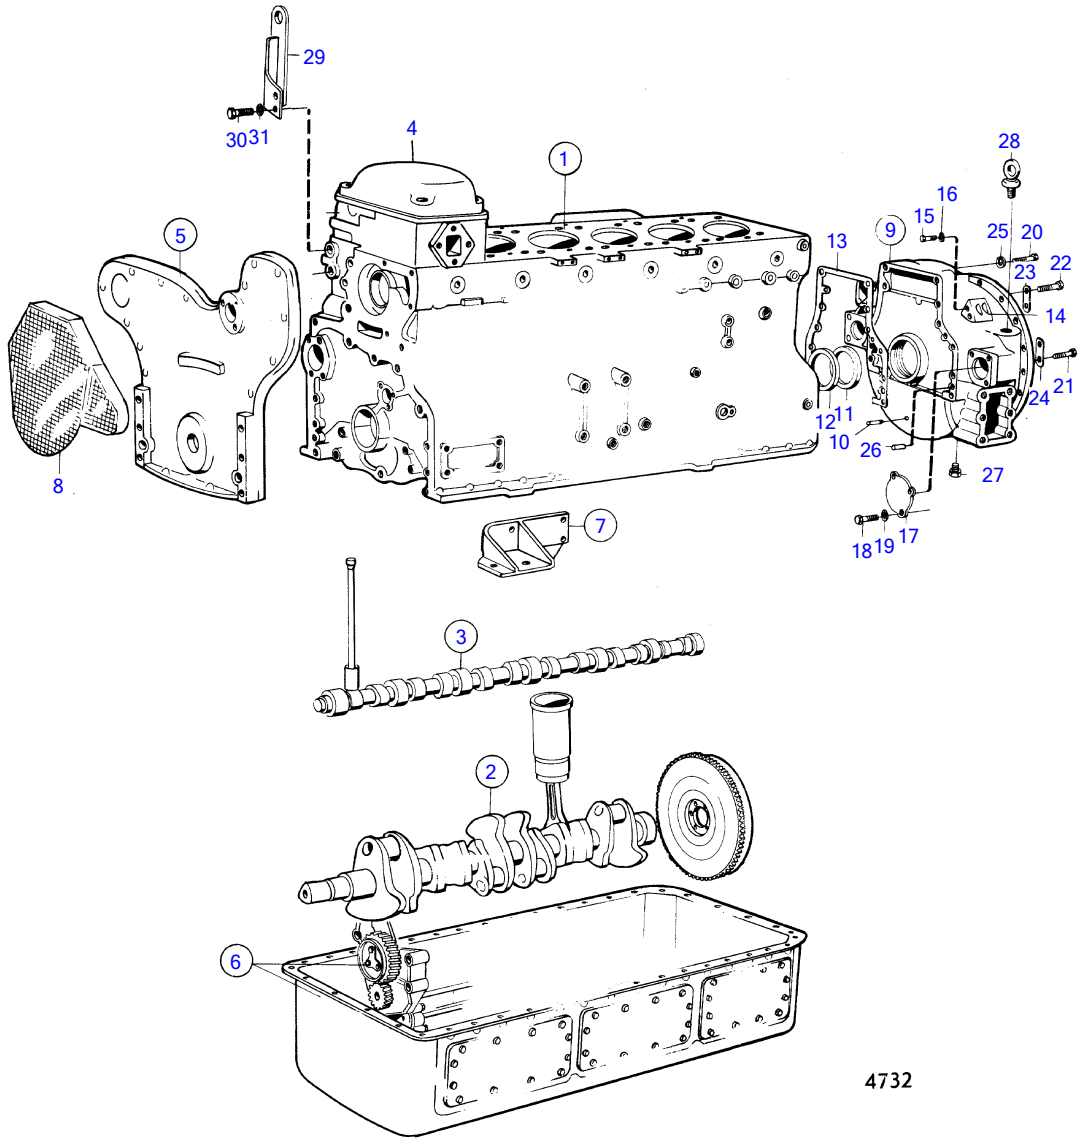

TAMD120B

TAMD120B

REF	PART NO.	QTY	DESCRIPTION	SEE SEC.	NOTES
1		1	cylinder block	14471	
2					
9	846348	1	Flywheel housing		(821791) repl by 846348
	846348	1	Flywheel housing		
10	403270	1	• Pin		
11	821754	1	Sealing ring		
12	821767	1	Spacer ring		
13	468556	1	Gasket		
14	(417429)	1	Breather cap		Obsolete part
15	940100	2	Hexagon screw		
16	941906	2	Spring washer		
17	423081	1	Cover		
18	940114	3	Hexagon screw		
19	942336	3	Spring washer		
20	955582	2	Hexagon screw		L=70mm
	(955583)	2	Hexagon screw		L=76mm alt, Obsolete part
21	955587	2	Hexagon screw		
22	955580	8	Hexagon screw		
23	941464	1	Tab washer		L=68mm
24	941465	5	Tab washer		L=81mm
25	941911	2	Spring washer		
26	191171	2	Pin		
27	952357	1	Plug		
28		2	lift eye		
29		1			
30	955561	2	Hexagon screw		
31	940280	2	Spring washer		