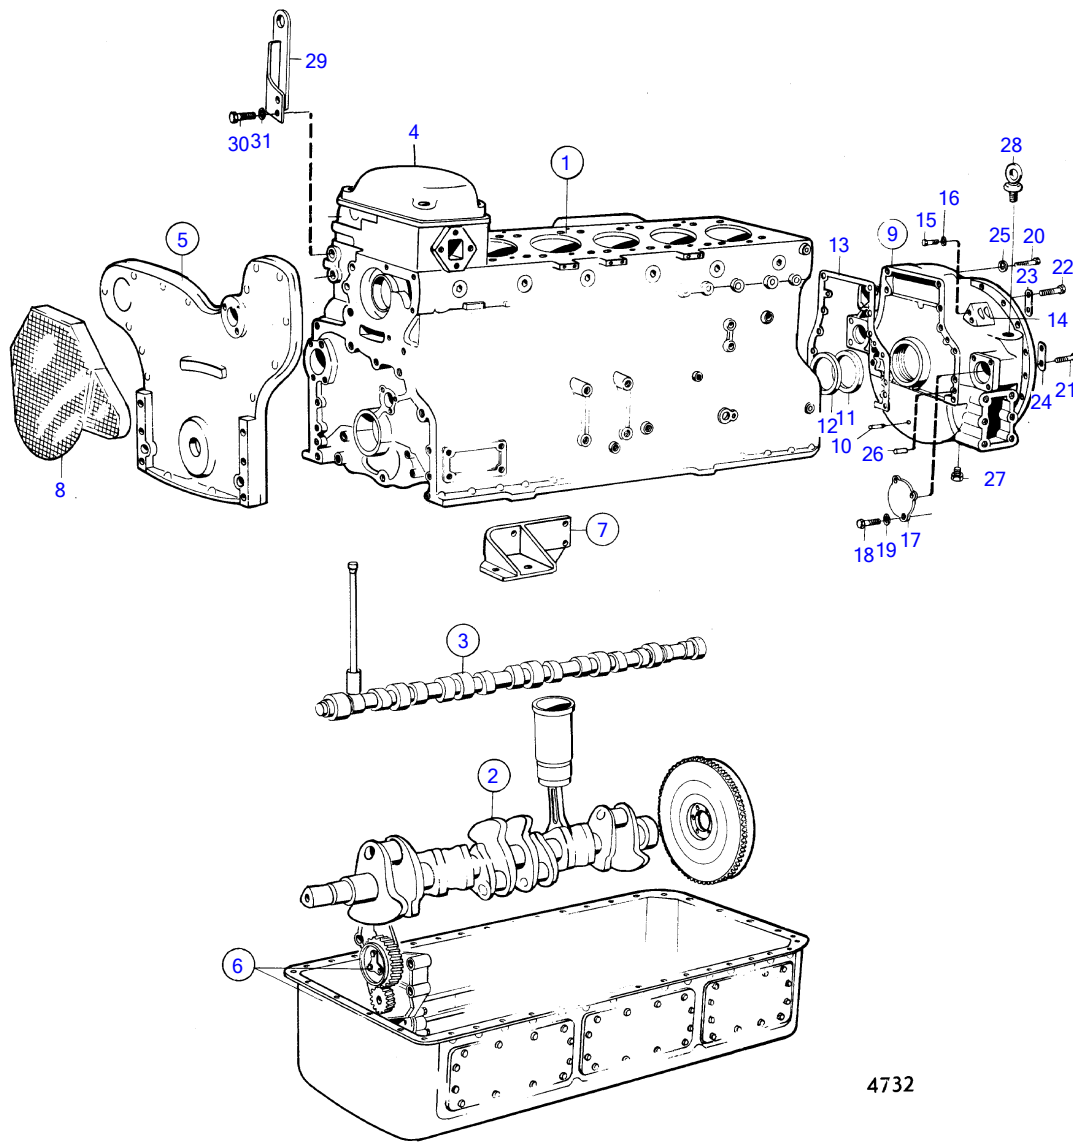

TAMD120A

TAMD120A

REF	PART NO.	QTY	DESCRIPTION	SEE SEC.	NOTES
1		1	cylinder block	14470	
2					
8		1	belt protection and installation components	14482	
9	846348	1	Flywheel housing		(821791) repl by 846348
	846348	1	Flywheel housing		
10	403270	1	• Pin		
11	821754	1	Sealing ring		
12	821767	1	Spacer ring		
13	468556	1	Gasket		
14	(417429)	1	Breather cap		Obsolete part
15	940100	2	Hexagon screw		
16	941906	2	Spring washer		
17	423081	1	Cover		
18	940114	3	Hexagon screw		
19	942336	3	Spring washer		
20	955582	2	Hexagon screw		L=70mm
	(955583)	2	Hexagon screw		L=76mm alt, Obsolete part
21	955587	2	Hexagon screw		
22	955580	8	Hexagon screw		
23	941464	1	Tab washer		L=68mm
24	941465	5	Tab washer		L=81mm
25	941911	2	Spring washer		
26	191171	2	Pin		
27	952357	1	Plug		
28		2	lift eye		
29		1	lift eye		
30	955561	2	Hexagon screw		
31	940280	2	Spring washer		