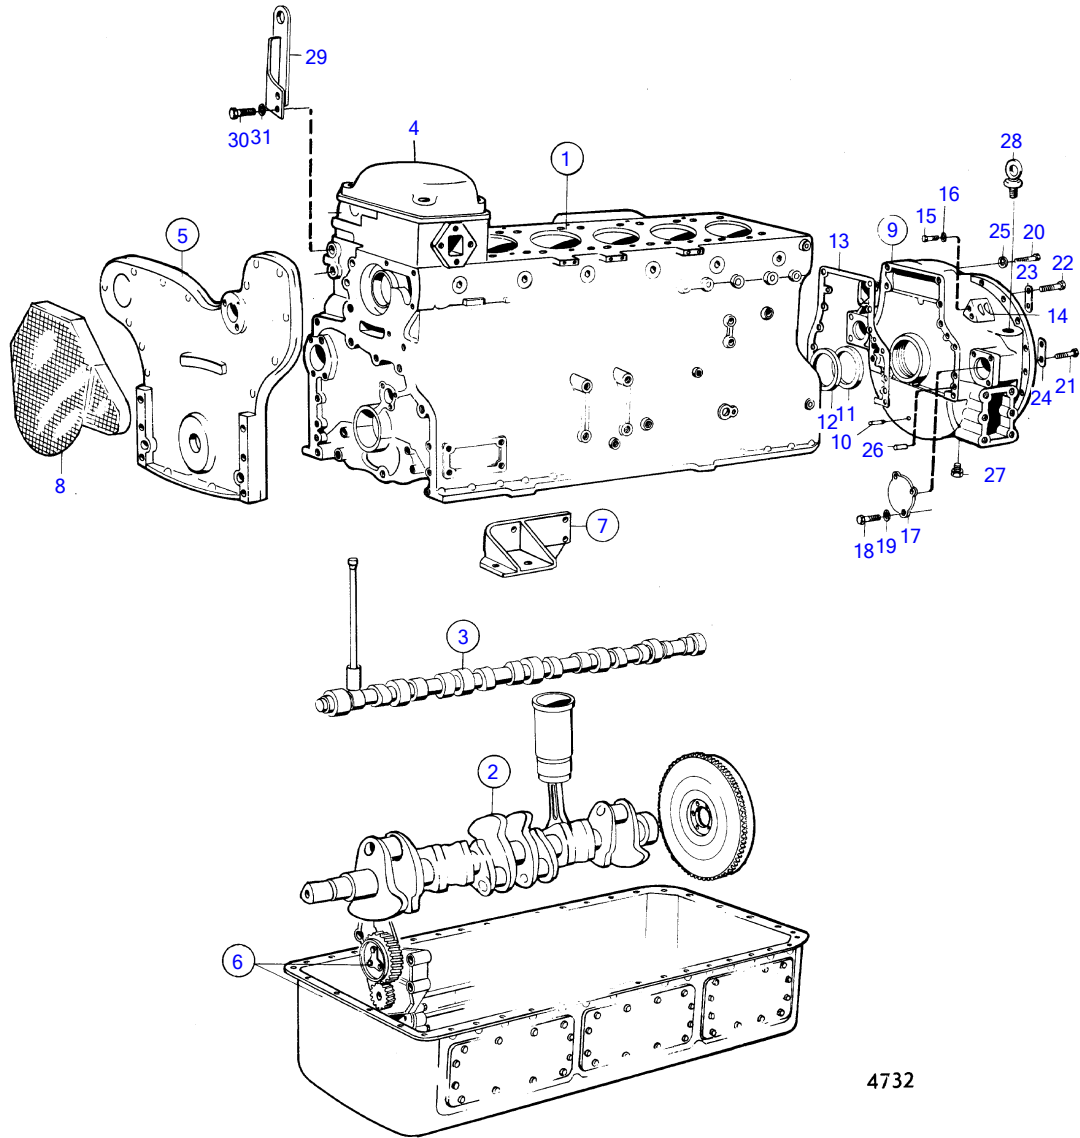

TMD120A

TMD120A

REF	PART NO.	QTY	DESCRIPTION	SEE SEC.	NOTES
1		1	cylinder block	14470	
2					
8		1	belt protection and installation components	14482	
9	846348	1	Flywheel housing		(821791) repl by 846348
	846348	1	Flywheel housing		
10	403270	1	• Pin		
11	821754	1	Sealing ring		
12	821767	1	Spacer ring		
13	468556	1	Gasket		
14	(417429)	1	Breather cap		Obsolete part
15	940100	2	Hexagon screw		
16	941906	2	Spring washer		
17	423081	1	Cover		
18	940114	3	Hexagon screw		
19	942336	3	Spring washer		
20	955582	2	Hexagon screw		L=70mm
	(955583)	2	Hexagon screw		L=76mm alt, Obsolete part
21	955587	2	Hexagon screw		
22	955580	8	Hexagon screw		
23	941464	1	Tab washer		L=68mm
24	941465	5	Tab washer		L=81mm
25	941911	2	Spring washer		
26	191171	2	Pin		
27	952357	1	Plug		
28		2	lift eye		
29		1	lift eye		
30	955561	2	Hexagon screw		
31	940280	2	Spring washer		