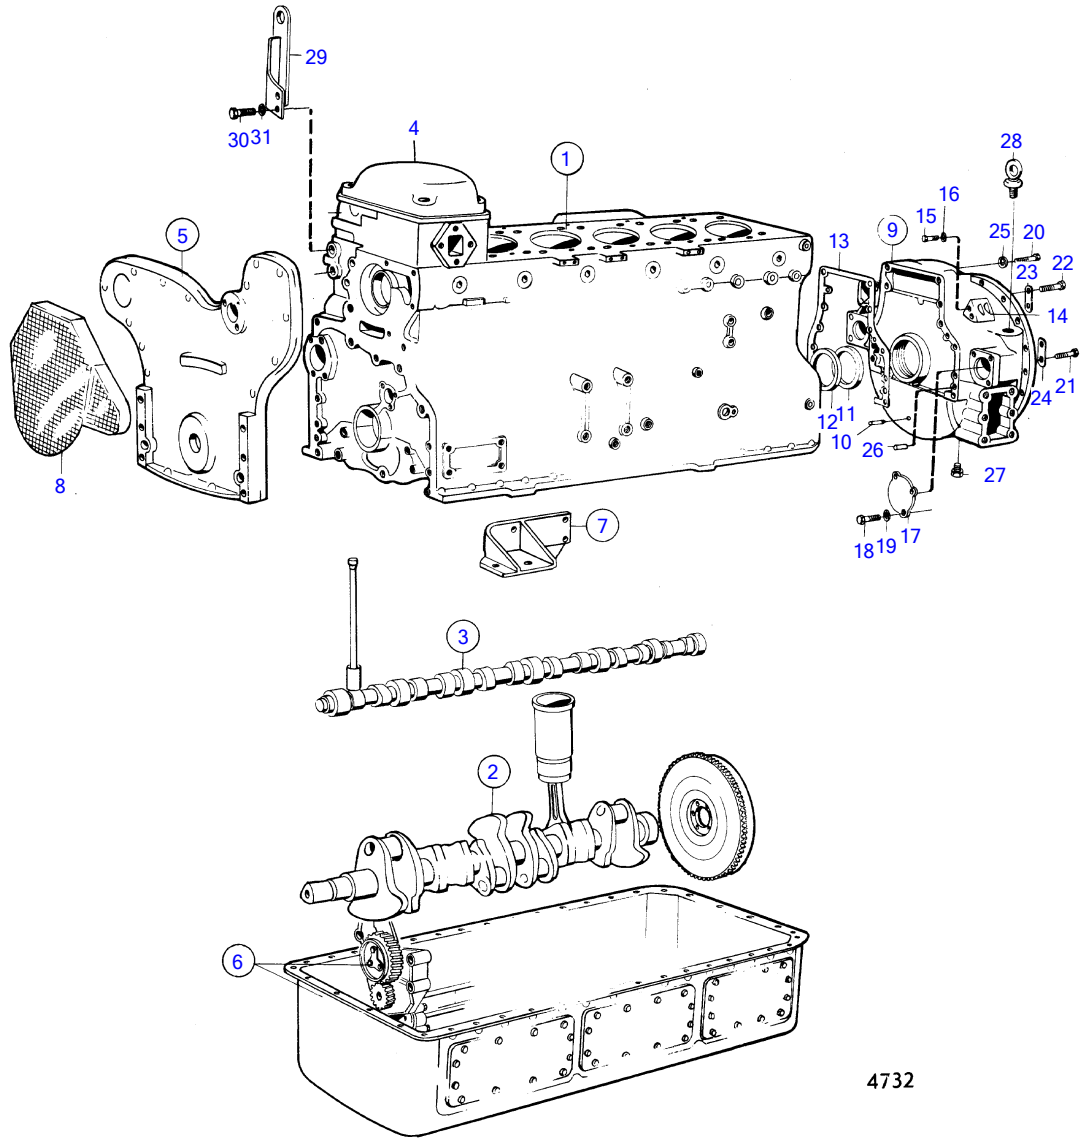

MD120A

MD120A

REF	PART NO.	QTY	DESCRIPTION	SEE SEC.	NOTES
1		1	cylinder block	14470	
2			crankshaft and related parts	14474	
3			camshaft	14476	
4			cylinder head	14478	
5			timing gear cover and gears	14480	
6			lubricating system	14483	
7			engine mounts	14468	
8		1	belt protection and installation components	14482	
9	846348	1	Flywheel housing		(821791) repl by 846348
	846348	1	Flywheel housing		
10	403270	1	• Pin		
11	821754	1	Sealing ring		
12	821767	1	Spacer ring		
13	468556	1	Gasket		
14	(417429)	1	Breather cap		Obsolete part
15	940100	2	Hexagon screw		
16	941906	2	Spring washer		
17	423081	1	Cover		
18	940114	3	Hexagon screw		
19	942336	3	Spring washer		
20	955582	2	Hexagon screw		L=70mm
	(955583)	2	Hexagon screw		L=76mm alt, Obsolete part
21	955587	2	Hexagon screw		
22	955580	8	Hexagon screw		
23	941464	1	Tab washer		L=68mm
24	941465	5	Tab washer		L=81mm
25	941911	2	Spring washer		
26	191171	2	Pin		
27	952357	1	Plug		
28		2	lift eye		
29		1	lift eye		
30	955561	2	Hexagon screw		
31	940280	2	Spring washer		