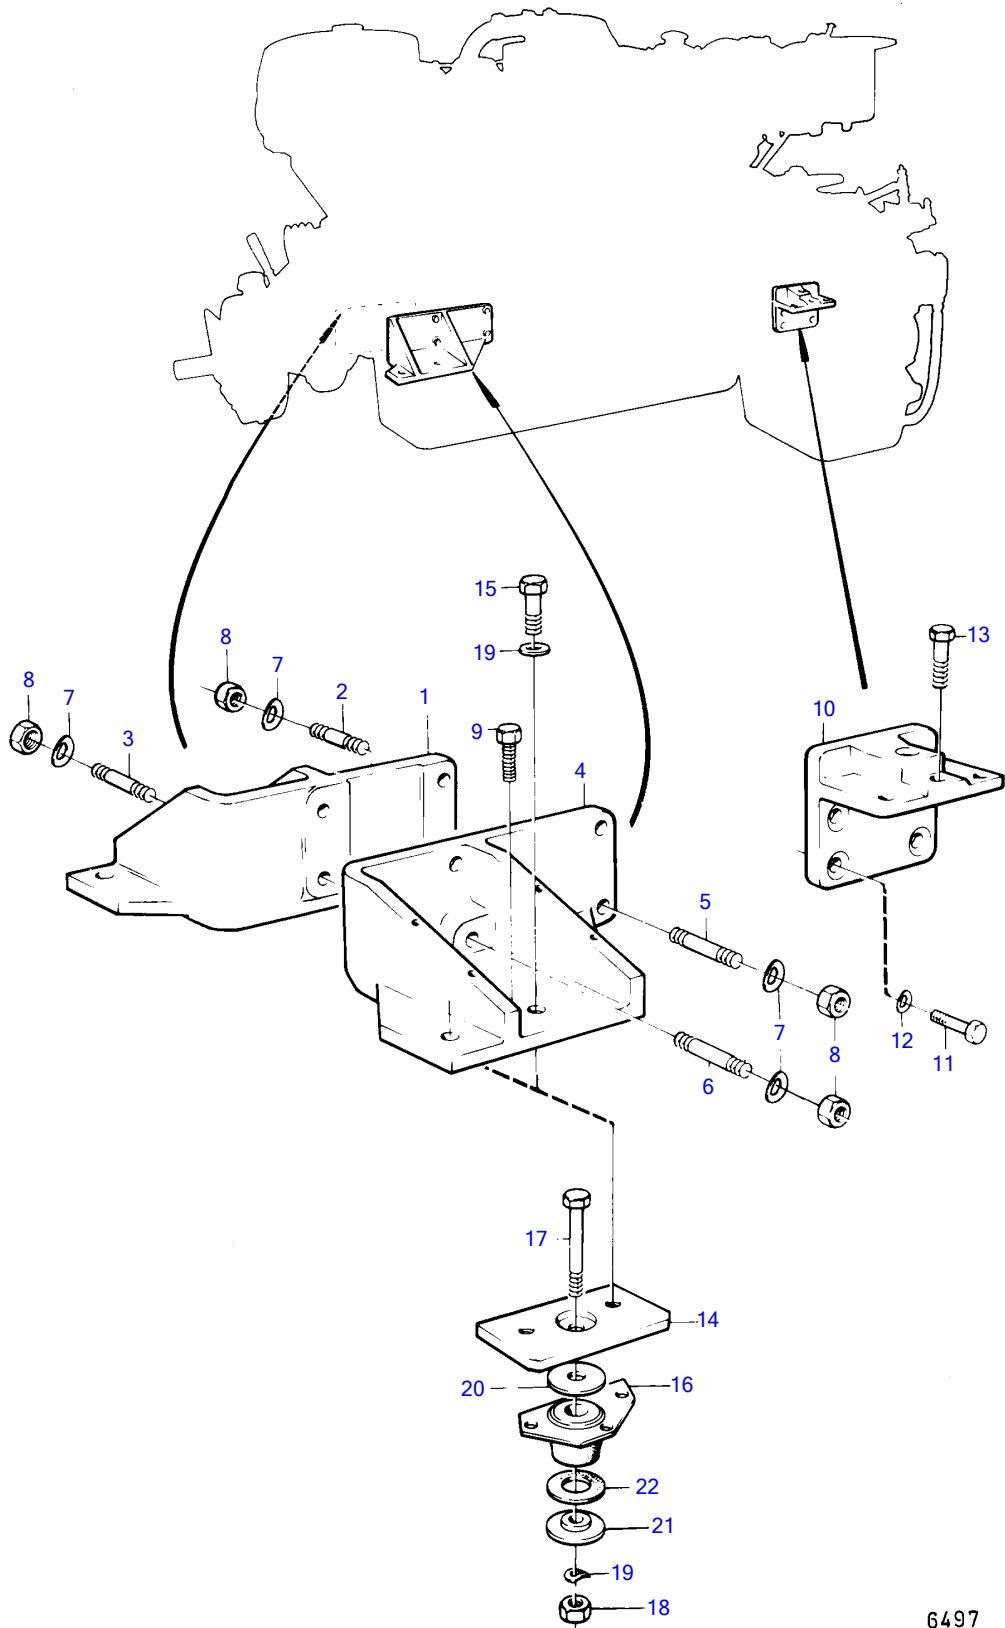

TMD120B

TMD120B

REF	PART NO.	QTY	DESCRIPTION	NOTES
1	820633	1	Bracket	S.B
	837587	1	Bracket	MD21A/110S, MD21B/110S, MD21A, MD21B with BorgWarner reverse gear and MS3 reverse gear., S.B see group 4A
2	(953351)	3	Stud	Obsolete part, L=70mm
3	953346	1	Stud	L=55mm
4	823584	1	Bracket	P
	837477	1	Bracket	MD21A/110S, MD21B/110S, MD21A, MD21B with BorgWarner reverse gear and MS3 reverse gear., P see group 4A
5	953346	1	Stud	L=55mm
	(953350)	2	Stud	Obsolete part, L=65mm
6	(953351)	1	Stud	Obsolete part, L=70mm
7	941911	8	Spring washer	
8	955828	8	Hexagon nut	
9	955561	2	Hexagon screw	
10	821685	2	Bracket	
11	960737	8	Hexagon screw	
12	940280	8	Spring washer	
13	955591	2	Hexagon screw	
14	(824374)	4	Intermediate plate	Obsolete part
15	955589	8	Hexagon screw	
16	836961	4	Rubber cushion	
17	959827	4	Hexagon screw	
18	955829	4	Hexagon nut	
19	941912	12	Spring washer	
20	836325	4	Washer	
21	836962	4	Stop washer	
22	836963	4	Rubber washer	