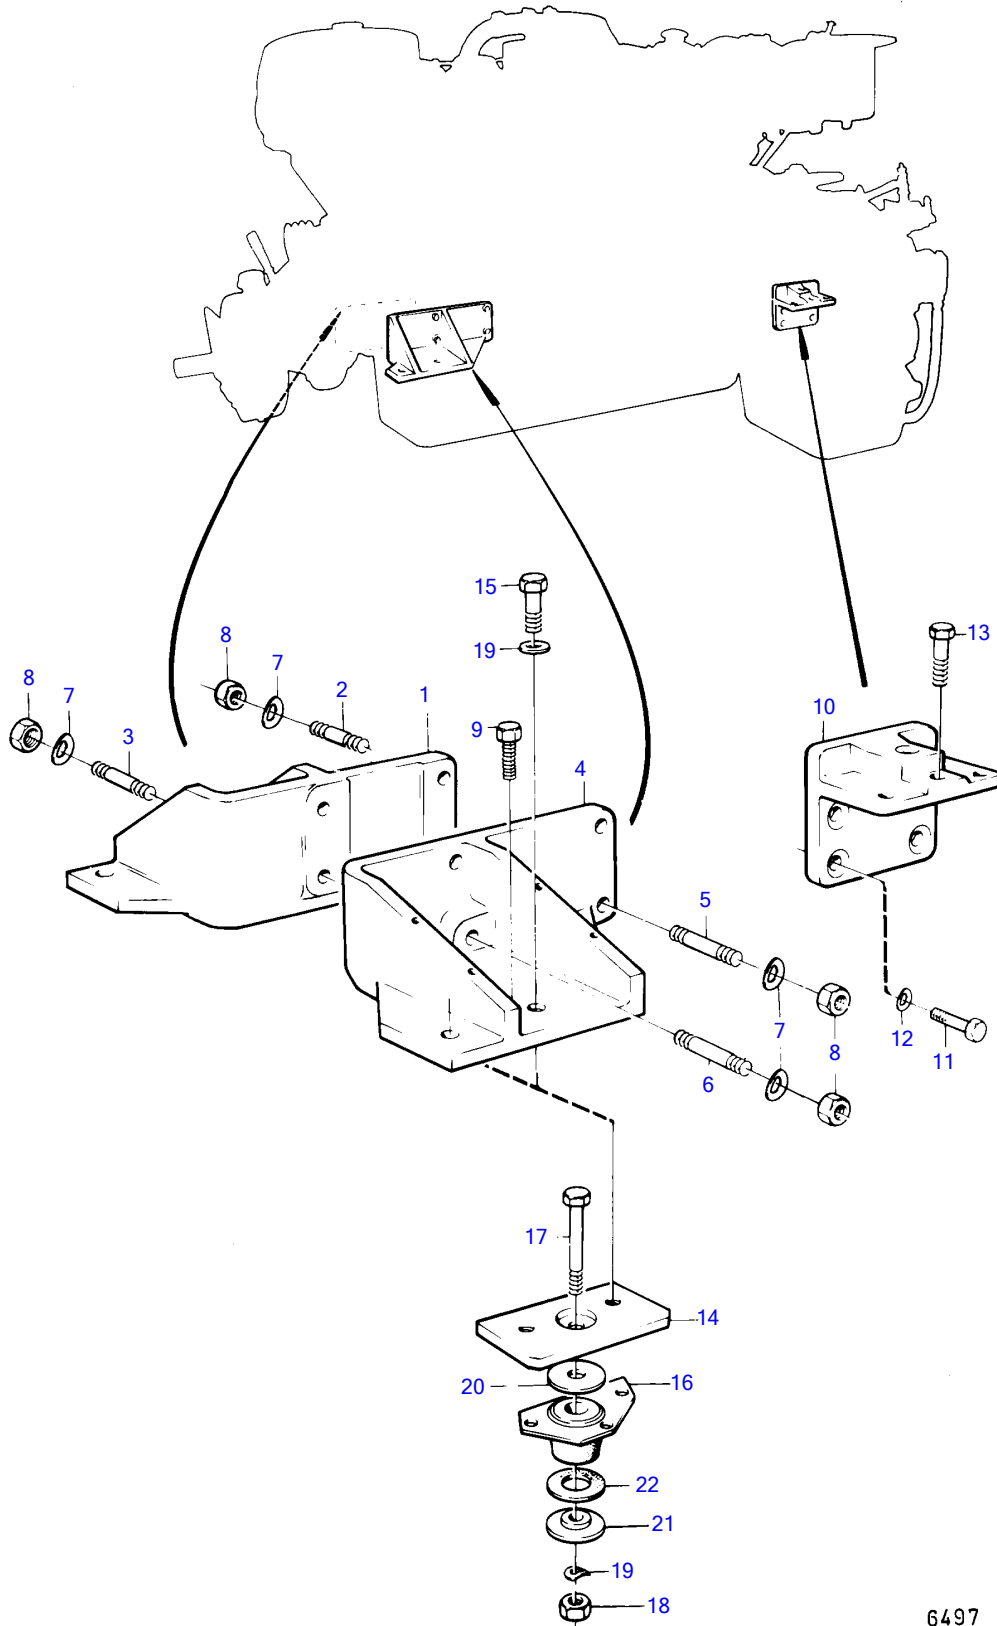

TMD120B

TMD120B

REF	PART NO.	QTY	DESCRIPTION	NOTES
1	820633	1	Bracket	S.B
	837587	1	Bracket	MD21A/110S, MD21B/110S, MD21A, MD21B with BorgWarner reverse gear and MS3 reverse gear., S.B see group 4A
2	(953351)	3	Stud	Obsolete part, L=70mm
3	953346	1	Stud	L=55mm
4	823584	1	Bracket	P
	837477	1	Bracket	MD21A/110S, MD21B/110S, MD21A, MD21B with BorgWarner reverse gear and MS3 reverse gear., P see group 4A
5	953346	1	Stud	L=55mm
	(953350)	2	Stud	Obsolete part, L=65mm
6	(953351)	1	Stud	Obsolete part, L=70mm
7	941911	8	Spring washer	
8	955828	8	Hexagon nut	
9	955561	2	Hexagon screw	
10	821685	2	Bracket	
11	960737	8	Hexagon screw	
12	940280	8	Spring washer	
13	955591	2	Hexagon screw	
14	(824374)	4	Intermediate plate	Obsolete part
15	955589	8	Hexagon screw	
16	836961	4	Rubber cushion	
17	959827	4	Hexagon screw	
18	955829	4	Hexagon nut	
19	941912	12	Spring washer	
20	836325	4	Washer	
21	836962	4	Stop washer	
22	836963	4	Rubber washer	